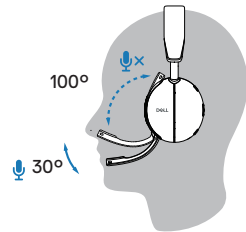

Dell Pro Wireless ANC Headset WL5024

Quick Start Guide

 Dell.com/support/dpem

Dell.com/support/WL5024
Regulatory Model: HS2404/UD2403

2023-12
©2023 Dell Inc. or its subsidiaries.

05PHW7A00