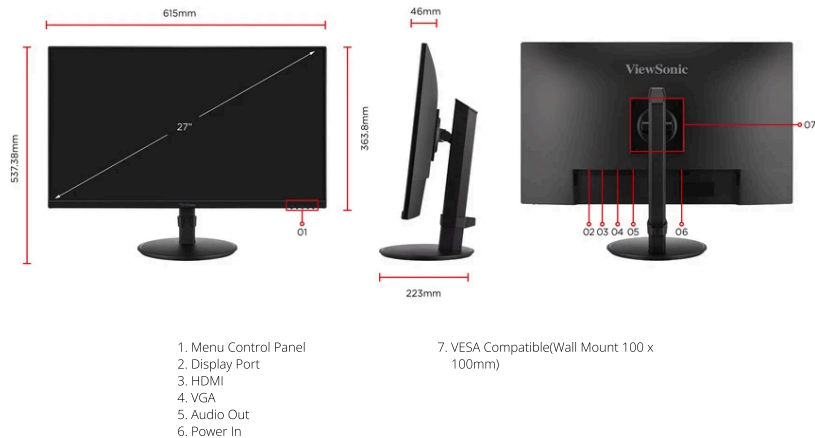

## Key Features

- 99% sRGB SuperClear® IPS panel
- 100Hz Variable refresh rate delivers fluid visuals
- HDMI, Display Port and VGA inputs for simple connectivity
- Height-adjustable swivel stand with pivot and tilt function
- Eye ProTech+ for always-on eye protection

Visit Us [www.viewsonic.com](http://www.viewsonic.com)

**DISPLAY**

Display Size (in.):	27
Viewable Area (in.):	27
Panel Type:	IPS Technology
Resolution:	1920 x 1080
Resolution Type:	FHD (Full HD)
Static Contrast Ratio:	1,300:1 (typ)
Dynamic Contrast Ratio:	50M:1
Light Source:	LED
Brightness:	250 cd/m <sup>2</sup> (typ)
Colors:	16.7M
Color Space Support:	8 bit (6 bit + FRC)
Aspect Ratio:	16:9
Response Time (Typical GTG):	5ms
Viewing Angles:	178° horizontal, 178° vertical
Backlight Life (Hours):	30000 Hrs (Min)
Curvature:	Flat
Refresh Rate (Hz):	100
Variable Refresh Rate Technology:	Yes
Blue Light Filter:	No (Hardware Solution)
Flicker-Free:	Yes
Color Gamut:	NTSC: 77% size (Typ) sRGB: 109% size / 99% coverage (Typ)
Pixel Size:	0.311 mm (H) x 0.311 mm (V)
Surface Treatment:	Anti-Glare, Hard Coating (3H)

**COMPATIBILITY**

PC Resolution (max):	1920x1080
Mac® Resolution (max):	1920x1080
PC Operating System:	Windows 10/11 certified; macOS tested
Mac® Resolution (min):	1920x1080

**CONNECTOR**

VGA:	1
3.5mm Audio Out:	1
HDMI 1.4:	1
DisplayPort:	1
Power in:	3-pin Socket (IEC C14 / CEE22)

**DIMENSIONS (METRIC) (WXHxD)**

Packaging (mm):	679 x 456 x 167
Physical (mm):	615 x 407.38~537.38 x 223
Physical Without Stand (mm):	615 x 363.8 x 46

**GENERAL**

Regulations:	CE, CE EMC, CB, RoHS, ErP, REACH, WEEE, EAC, UkrSEPRO
PACKAGE CONTENTS:	VA2708-HDJ x1, 3-pin Plug (IEC C13 / CEE22) x1, HDMI Cable (v1.4; Male-Male) x1, Quick Start Guide x1
Recycle/Disposal:	Please dispose of in accordance with local, state or federal laws.
Warranty:	*Warranty offered may differ from market to market