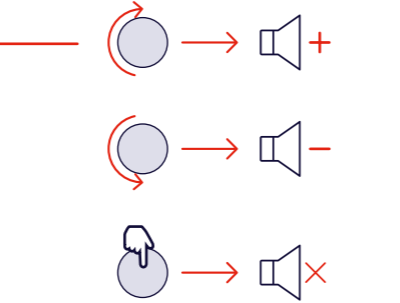

5.

6.

● CLEVER GAMING

GAMING X Trust.

TORIX  
**USER GUIDE**  
MECHANICAL KEYBOARD

**SOFTWARE** DOWNLOAD SOFTWARE AT:  
[www.trust.com/24910/download](http://www.trust.com/24910/download)

**FAQ** [WWW.TRUST.COM/24910/FAQ](http://WWW.TRUST.COM/24910/FAQ)  
Trust International BV - Laan van Barcelona 600 - 3317DD, Dordrecht, The Netherlands  
©2023 Trust All rights reserved.