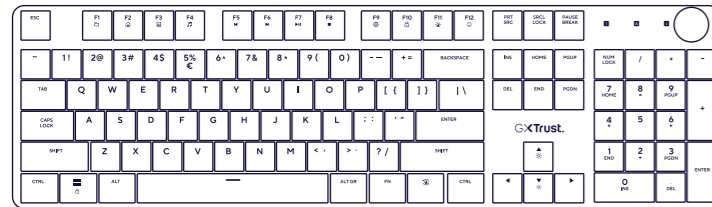

5.

6.

● CLEVER GAMING

GAMING X Trust.

TORIX  
**USER GUIDE**  
MECHANICAL KEYBOARD

**SOFTWARE** DOWNLOAD SOFTWARE AT:  
[www.trust.com/24910/download](http://www.trust.com/24910/download)

**FAQ** [WWW.TRUST.COM/24910/FAQ](http://WWW.TRUST.COM/24910/FAQ)  
Trust International BV - Laan van Barcelona 600 - 3317DD, Dordrecht, The Netherlands  
©2023 Trust All rights reserved.

1.

2.

3.

4.