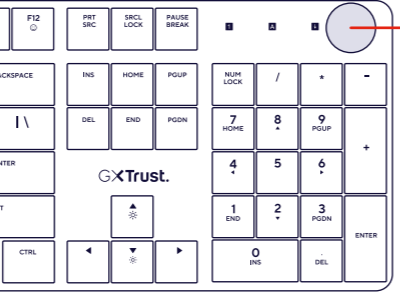

5.

6.

● CLEVER GAMING

GAMING X Trust.

TORIX  
**USER GUIDE**  
MECHANICAL KEYBOARD

**SOFTWARE** DOWNLOAD SOFTWARE AT:  
[www.trust.com/24910/download](http://www.trust.com/24910/download)

**FAQ** [WWW.TRUST.COM/24910/FAQ](http://WWW.TRUST.COM/24910/FAQ)  
Trust International BV - Laan van Barcelona 600 - 3317DD, Dordrecht, The Netherlands  
©2023 Trust All rights reserved.

1.

2.

3.

4.