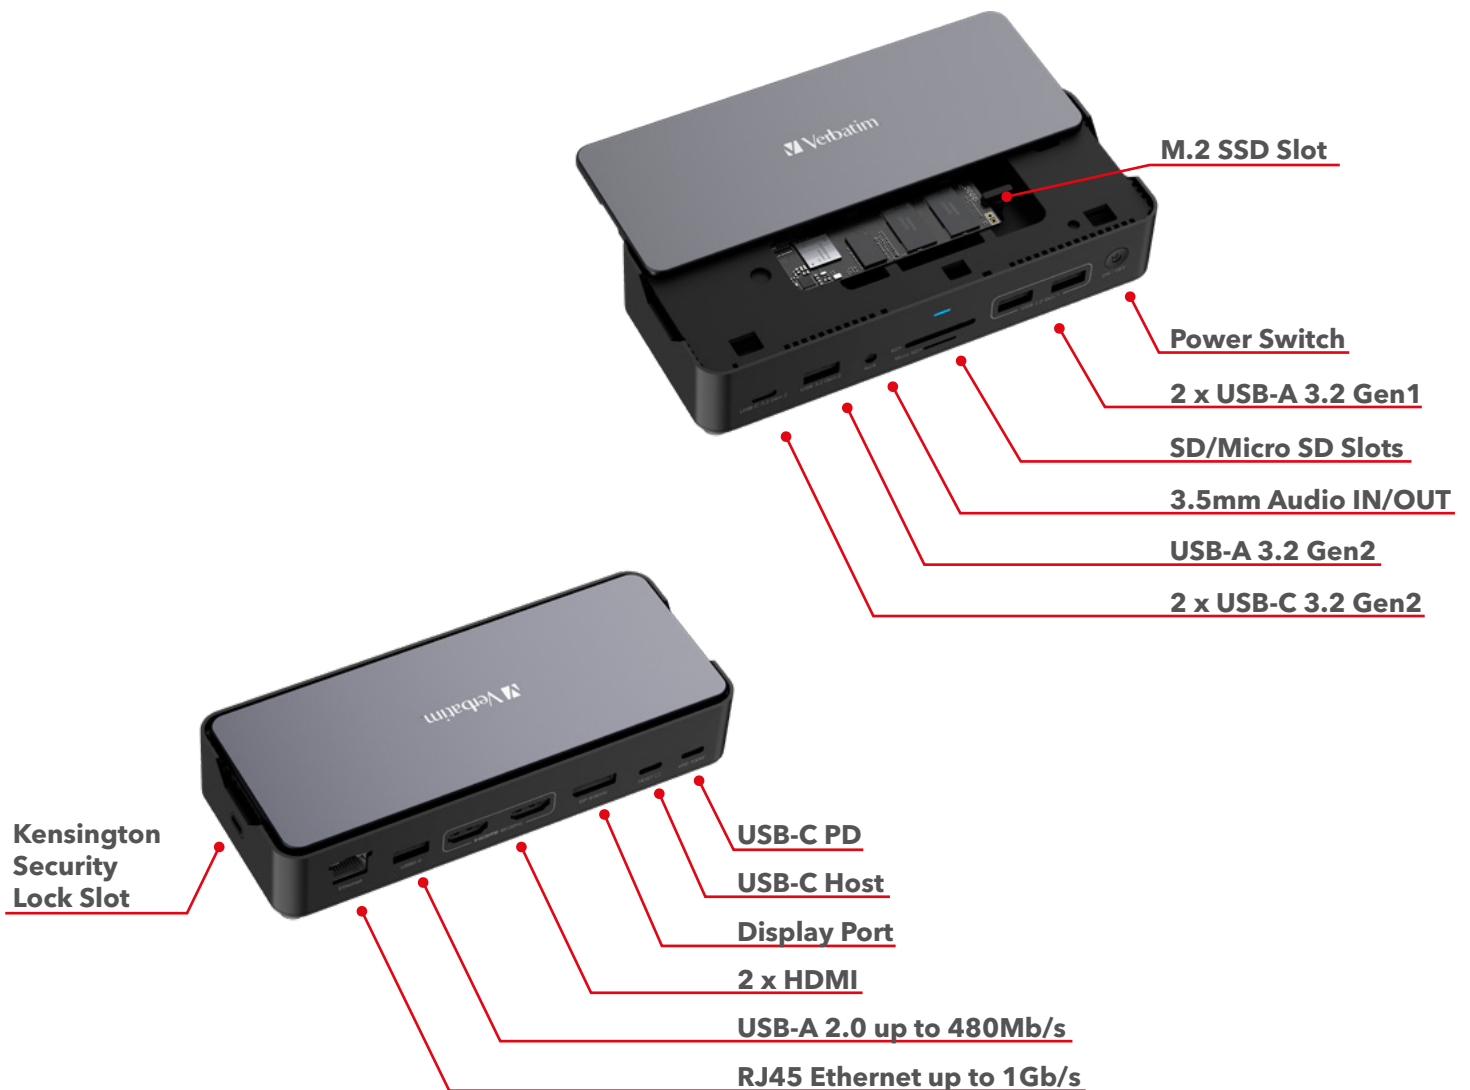

USB-C™ Pro Docking Station 15 Port with SSD Slot

CDS-15S

Verbatim
Technology you can trust

PN	Description	Bar Code	EAN128 Code	EAN14 Code
32173	USB-C Pro Docking Station 15 Port with SSD slot CDS-15S	023942321736	(02)0023942321736(37)05(91)893	50023942321731

Logistic Information	
Pack Dimensions L x W x H	220 x 115 x 36 mm
Pack Weight	436
Units per Pack	1
Outer Carton Dimensions L x W x H	235 x 200 x 140 mm
Outer Cartons Weight	2450
Units per Outer Carton	5
Outer Cartons per Layer	20
Layers per Pallet	7
Outer Boxes per pallet	140
Units per Pallet	700