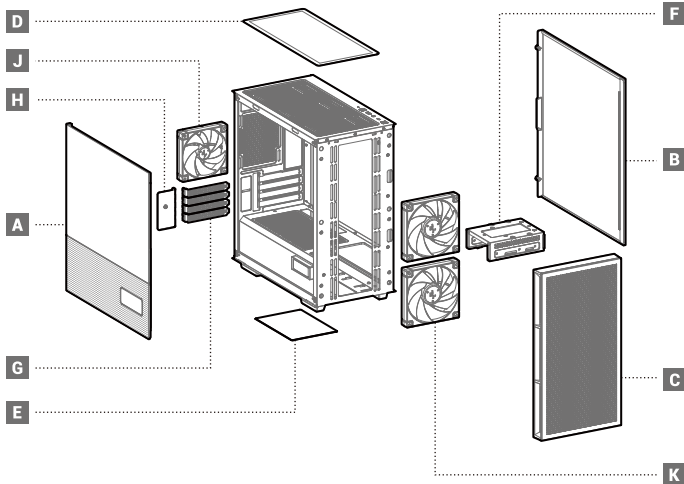

CH360 DIGITAL Series

M-ATX Airflow Case With A Status Screen

DEEPCOOL 

Case Features

Case Specifications

Length:428mm Maximum GPU length:320mm
Width:215mm Maximum PSU length:160mm
Height:431mm Maximum CPU Cooler length:165mm