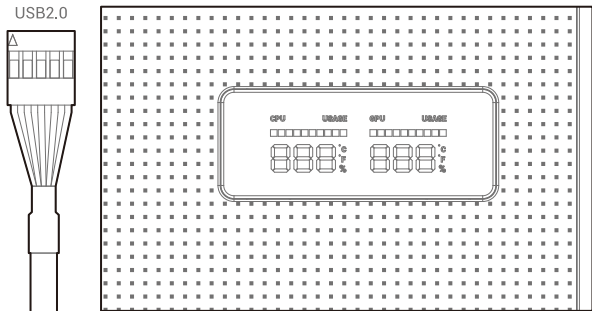

Instruction of the Monitor

go visit our website to download the software and learn about the instruction.