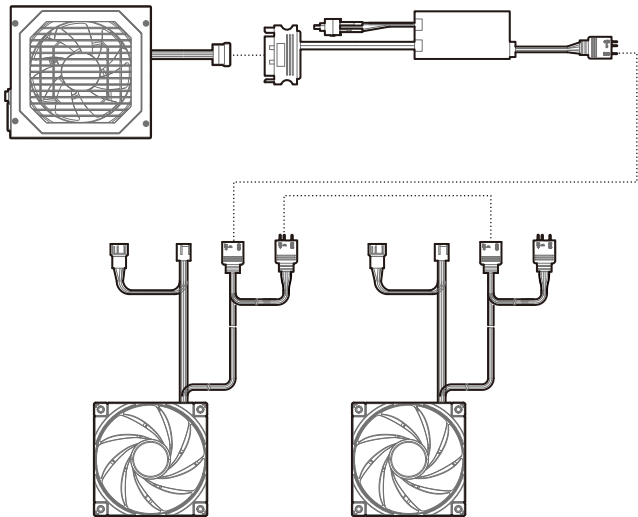

Manual RGB Wiring

For reference only, please refer to the real product.