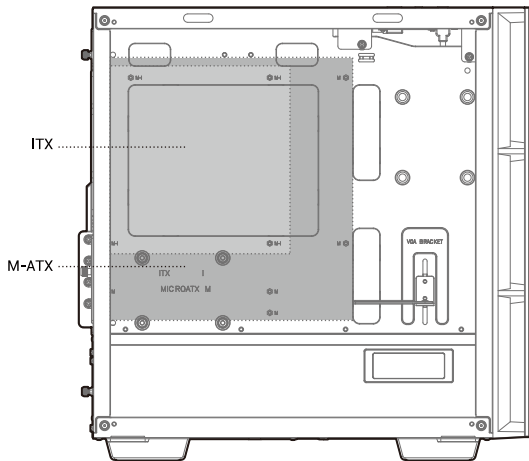

Removing the Tempered Glass Side Panel

Removing the Metal Side Panel

Removing the Front Panel

Installing the Motherboard

Installing the GPU

Installing HDDs

Installing SSDs

Installing the Power Supply

I/O Panel Introduction

Installing the Front I/O Connectors

USB3.0

MIC/AUDIO

POWER SW

TYPE-C

HDD LED

For reference only, please refer to the real product.