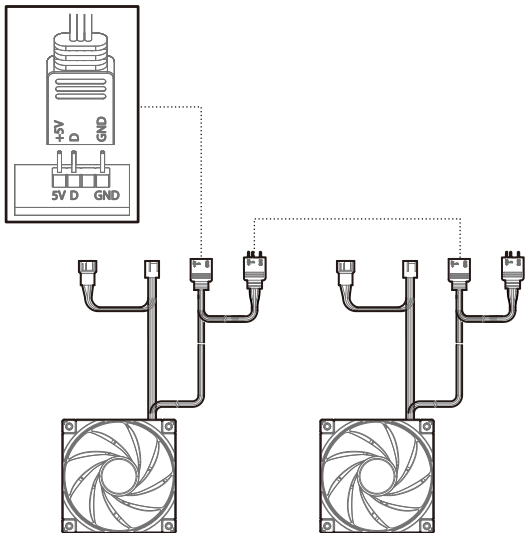

Removing the Tempered Glass Side Panel

Removing the Metal Side Panel

Removing the Front Panel

Installing the Motherboard

Installing the GPU

Installing HDDs

Installing SSDs

Installing the Power Supply

I/O Panel Introduction

Installing the Front I/O Connectors

USB3.0

MIC/AUDIO

POWER SW

TYPE-C

HDD LED

For reference only, please refer to the real product.

Manual RGB Wiring

For reference only, please refer to the real product.

Motherboard RGB Synchronization

For reference only, please refer to the real product.

Fan Power Line Wiring

For reference only, please refer to the real product.