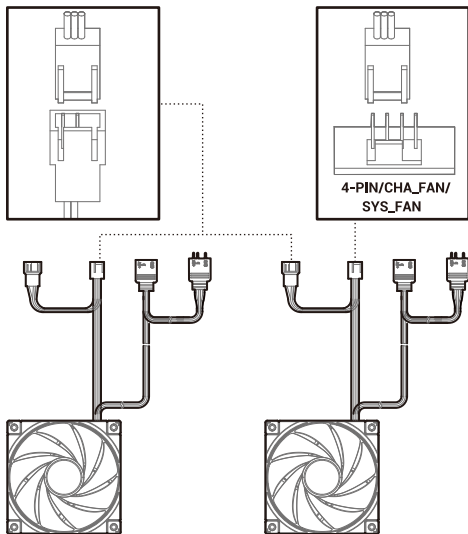

I/O Panel Introduction

Installing the Front I/O Connectors

USB3.0

MIC/AUDIO

POWER SW

TYPE-C

HDD LED

For reference only, please refer to the real product.

Manual RGB Wiring

For reference only, please refer to the real product.

Motherboard RGB Synchronization

For reference only, please refer to the real product.

Fan Power Line Wiring

For reference only, please refer to the real product.