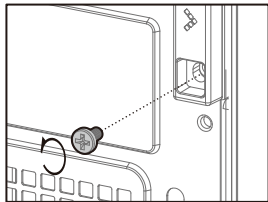

Removing the Tempered Glass Side Panel