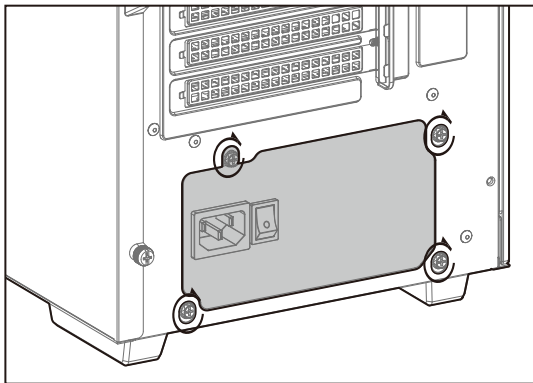

Removing the Tempered Glass Side Panel

Removing the Metal Side Panel

Removing the Front Panel

Installing the Motherboard

Installing the GPU

Installing HDDs

Installing SSDs

Installing the Power Supply

I/O Panel Introduction

Installing the Front I/O Connectors

USB3.0

MIC/AUDIO

POWER SW

TYPE-C

HDD LED

For reference only, please refer to the real product.