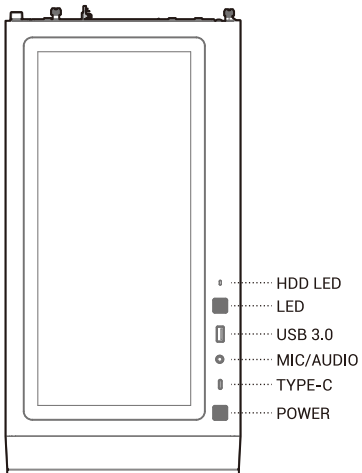

Removing the Tempered Glass Side Panel

Removing the Metal Side Panel

Removing the Front Panel

Installing the Motherboard

Installing the GPU

Installing HDDs

Installing SSDs

Installing the Power Supply

I/O Panel Introduction

Installing the Front I/O Connectors

USB3.0

MIC/AUDIO

POWER SW

TYPE-C

HDD LED

For reference only, please refer to the real product.