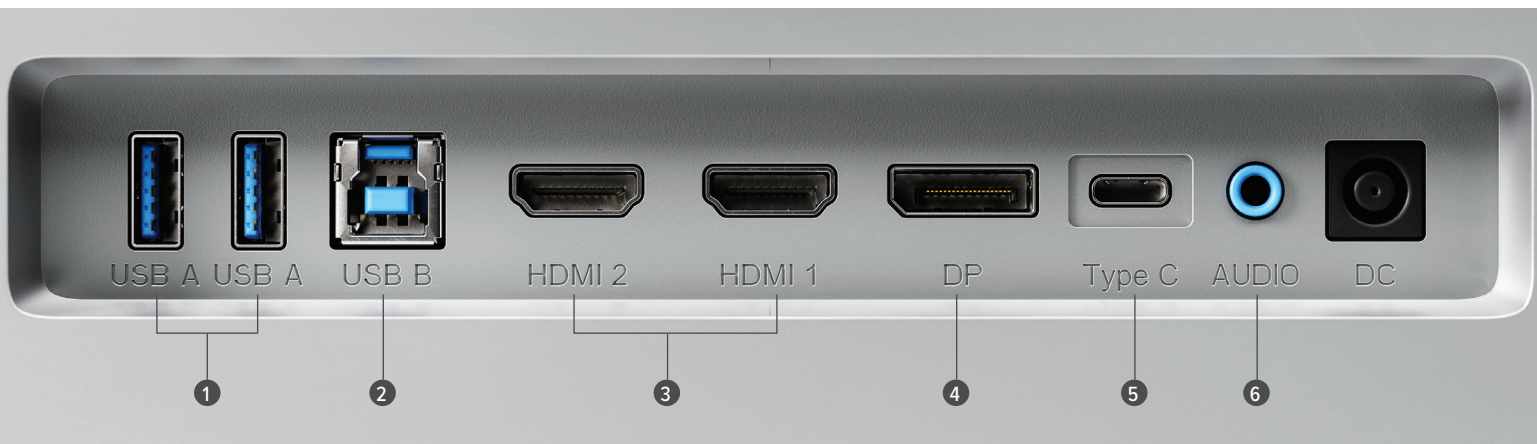

8MP Smart Webcam

With Clarity Max Pro, you'll look stunning, but only when you want to. Our smart webcam automatically sides up when you need it and disappears when you don't, keeping the lens clean and protecting your privacy.

Power, Data & Video in a Single Cable

Clarity Max's rear USB hub connects your computer to two USB-A accessories, 65W laptop charging and your 3.5mm speakers or headphone – all with the same USB-C cable you're using for video.

Pivot, Tilt, Swivel

Adjustable stand

Our aluminium stand makes it easy to position Clarity Max exactly where you need it, letting you raise, pivot, tilt and swivel the display to fit your desk setup and maximise ergonomic comfort.