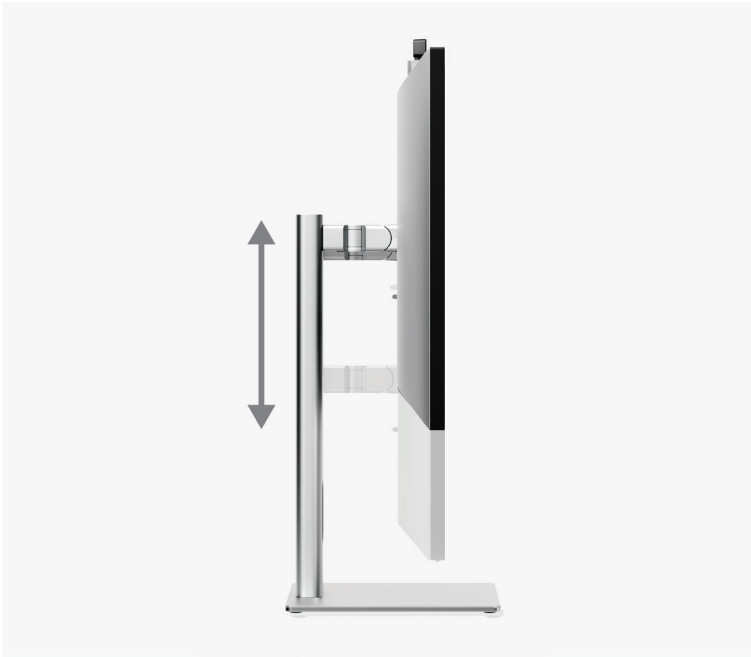

Part no

Colour

32C4KPDW

● Silver ● Black

Clarity Max Pro 32" UHD 4K Monitor

Your Favourite Canvas Just Got Bigger

Clarity Max Pro offers the same bright, vivid and true-to-life colours as our widely-lauded 27" original – but with a new 32" screen that makes a much bigger impression. Max Pro's 8MP webcam ensures you're always looking your best while its USB hub helps declutter your studio, leaving your focus for what truly matters: your next masterpiece.

4K UHD Display

The Next Big Thing in Creativity

With HDR400 support and a 3000:1 contrast ratio, Clarity Max delivers crisp contrasts between its deep blacks and eye-catching brightness. Offering more than 16 million colours across their 4K Ultra High Resolution displays, Clarity Max monitors are the perfect place to realise your next masterpiece.

8MP Smart Webcam

With Clarity Max Pro, you'll look stunning, but only when you want to. Our smart webcam automatically sides up when you need it and disappears when you don't, keeping the lens clean and protecting your privacy.

Pivot, Tilt, Swivel

Adjustable stand

Our aluminium stand makes it easy to position Clarity Max exactly where you need it, letting you raise, pivot, tilt and swivel the display to fit your desk setup and maximise ergonomic comfort.