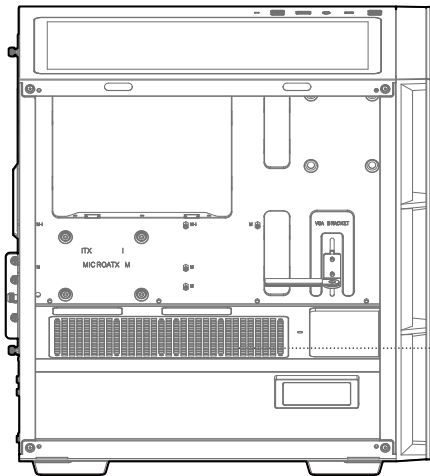

120mm×3
140mm×2

120/140/240/280/360mm

120mm×2
140mm×2

120/140/240mm

120mm×2

Removing the Tempered Glass Side Panel

Removing the Metal Side Panel

Removing the Front Panel

Installing the Motherboard

Installing the GPU

Installing HDDs

Installing SSDs

Installing the Power Supply

I/O Panel Introduction

Installing the Front I/O Connectors

USB3.0