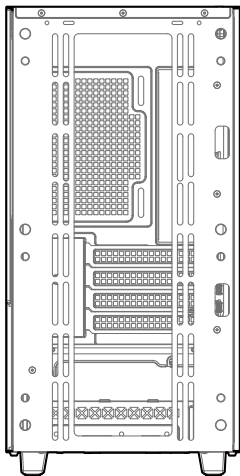

Motherboard screws

x18**O**

SSD screws

x8**P**

HDD screws

x9**Q**

Fan screws

x12**R**

Cable ties

x11

Specifications

215mm

428mm

431mm

120mm×1

120mm

120mm×3
140mm×2

120/140/240/280/360mm

120mm×2
140mm×2

120/140/240mm

120mm×2

Removing the Tempered Glass Side Panel

Removing the Metal Side Panel

Removing the Front Panel