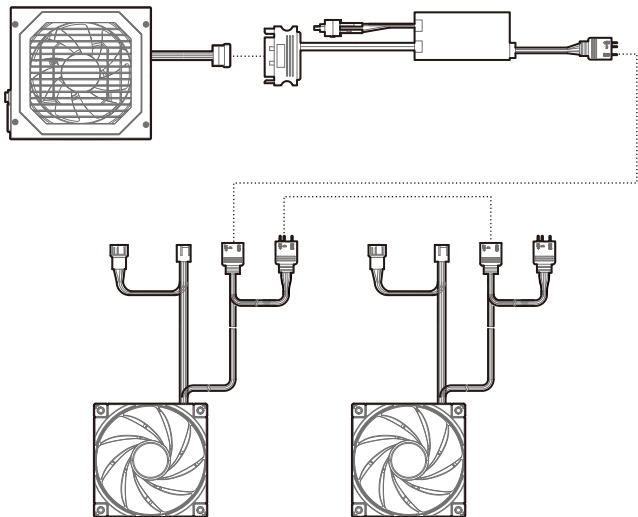

Installing the Motherboard

Installing the GPU

Installing HDDs

Installing SSDs

Installing the Power Supply

I/O Panel Introduction

Installing the Front I/O Connectors

USB3.0

MIC/AUDIO

POWER SW

TYPE-C

HDD LED

For reference only, please refer to the real product.

Manual RGB Wiring

For reference only, please refer to the real product.

Motherboard RGB Synchronization

For reference only, please refer to the real product.

Fan Power Line Wiring

For reference only, please refer to the real product.

DeepCool USA Inc.
11650 Mission Park Drive Suite 108., Rancho Cucamonga, CA 91730
Beijing DeepCool Industries Co., Ltd.
Building 10, No. 9 Dijin Road, Haidian District, Beijing 100095, China