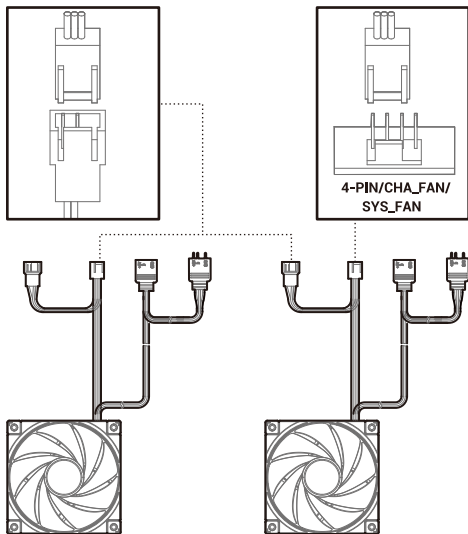

Installing the Motherboard

Installing the GPU

Installing HDDs

Installing SSDs

Installing the Power Supply

I/O Panel Introduction

Installing the Front I/O Connectors

USB3.0

MIC/AUDIO

POWER SW

TYPE-C

HDD LED

For reference only, please refer to the real product.

Manual RGB Wiring

For reference only, please refer to the real product.

Motherboard RGB Synchronization

For reference only, please refer to the real product.

Fan Power Line Wiring

For reference only, please refer to the real product.

DeepCool USA Inc.
11650 Mission Park Drive Suite 108., Rancho Cucamonga, CA 91730
Beijing DeepCool Industries Co., Ltd.
Building 10, No. 9 Dijin Road, Haidian District, Beijing 100095, China