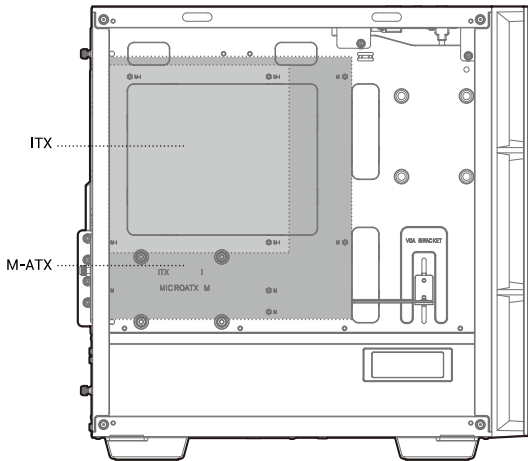

120mm×3
140mm×2

120/140/240/280/360mm

120mm×2
140mm×2

120/140/240mm

120mm×2

Removing the Tempered Glass Side Panel

Removing the Metal Side Panel

Removing the Front Panel

Installing the Motherboard

Installing the GPU

Installing HDDs

Installing SSDs

Installing the Power Supply

I/O Panel Introduction

Installing the Front I/O Connectors

USB3.0