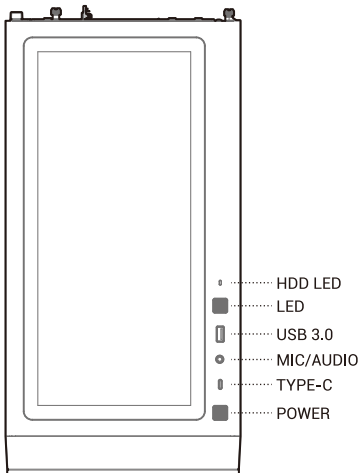

120mm×3
140mm×2

120/140/240/280/360mm

120mm×2
140mm×2

120/140/240mm

120mm×2

Removing the Tempered Glass Side Panel

Removing the Metal Side Panel

Removing the Front Panel

Installing the Motherboard

Installing the GPU

Installing HDDs

Installing SSDs

Installing the Power Supply

I/O Panel Introduction

Installing the Front I/O Connectors

USB3.0

MIC/AUDIO

POWER SW

TYPE-C

HDD LED

For reference only, please refer to the real product.

Manual RGB Wiring

For reference only, please refer to the real product.

Motherboard RGB Synchronization