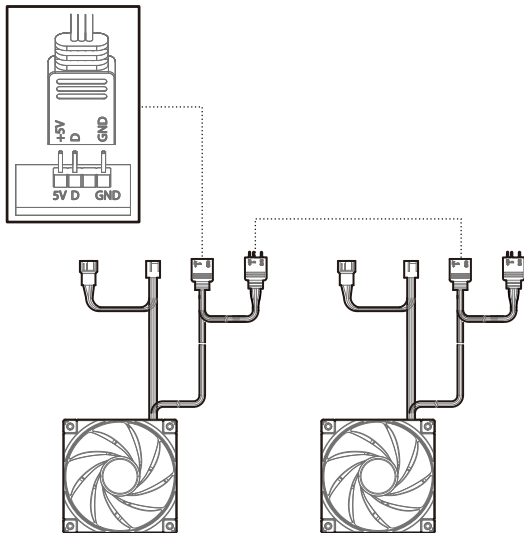

Installing the Motherboard

Installing the GPU

Installing HDDs

Installing SSDs

Installing the Power Supply

I/O Panel Introduction

Installing the Front I/O Connectors

USB3.0

MIC/AUDIO

POWER SW

TYPE-C

HDD LED

For reference only, please refer to the real product.

Manual RGB Wiring

For reference only, please refer to the real product.

Motherboard RGB Synchronization

For reference only, please refer to the real product.

Fan Power Line Wiring

For reference only, please refer to the real product.

DeepCool USA Inc.
11650 Mission Park Drive Suite 108., Rancho Cucamonga, CA 91730
Beijing DeepCool Industries Co., Ltd.
Building 10, No. 9 Dijin Road, Haidian District, Beijing 100095, China