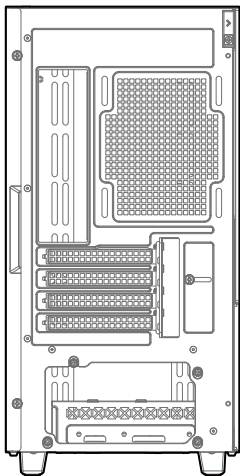

Motherboard screws

x18**O**

SSD screws

x8**P**

HDD screws

x9**Q**

Fan screws

x12**R**

Cable ties

x11

Specifications

215mm

428mm

431mm

120mm×1

120mm

120mm×3
140mm×2

120/140/240/280/360mm

120mm×2
140mm×2

120/140/240mm

120mm×2

Removing the Tempered Glass Side Panel

Removing the Metal Side Panel

Removing the Front Panel