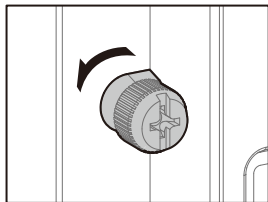

Cable ties

x11

Specifications

215mm

428mm

431mm

120mm×1

120mm

120mm×3
140mm×2

120/140/240/280/360mm

120mm×2
140mm×2

120/140/240mm

120mm×2

Removing the Tempered Glass Side Panel

Removing the Metal Side Panel

Removing the Front Panel