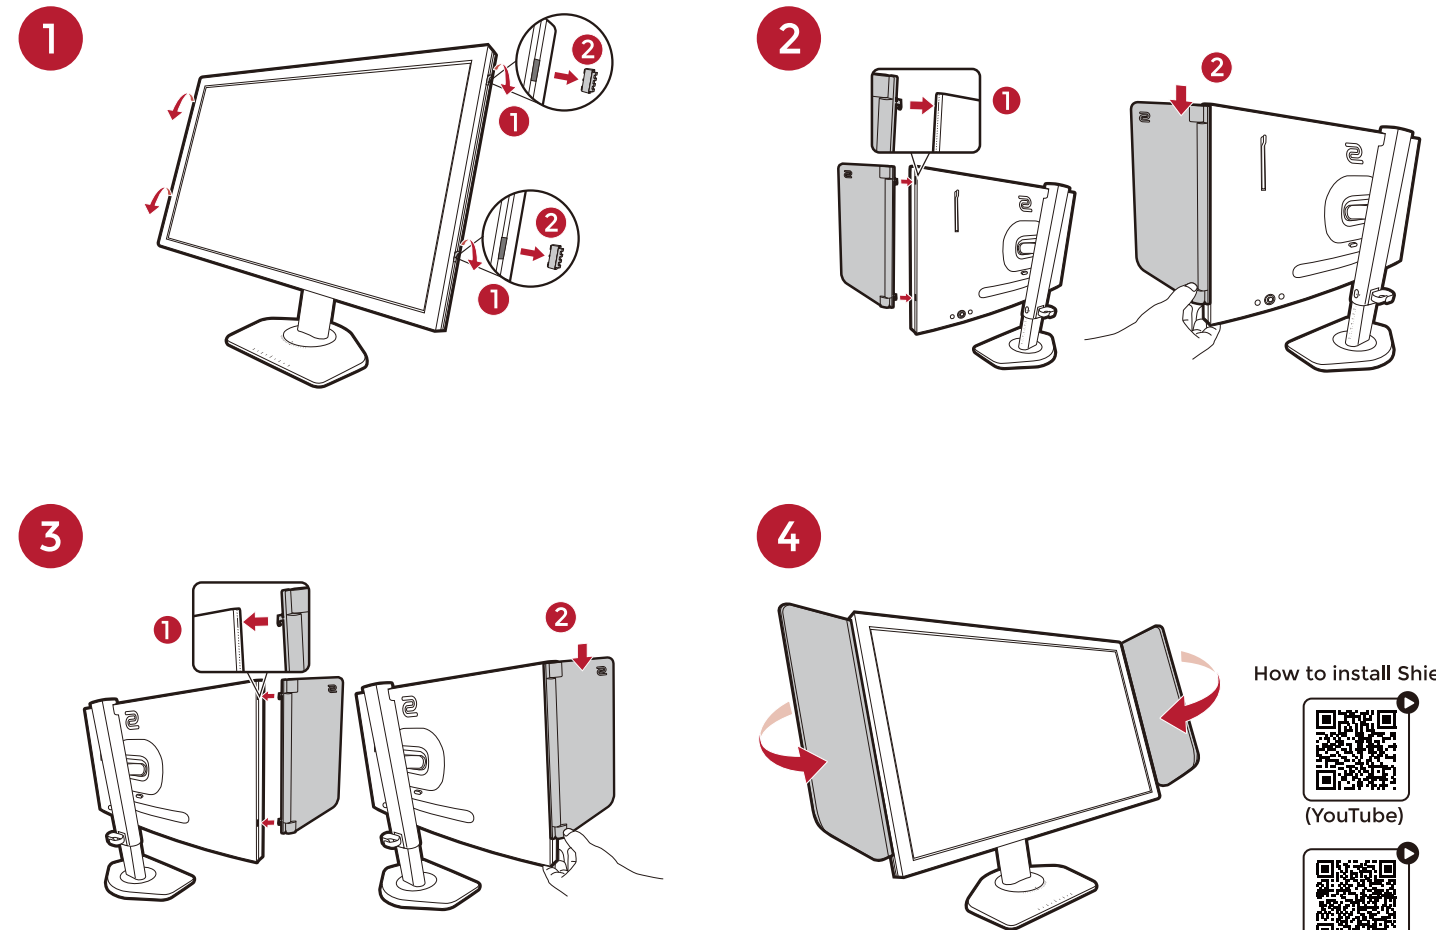

- 9** Video
- 10** Audio
- 11** S Switch

HDMI
HIGH-DEFINITION MULTIMEDIA INTERFACE
(For models with HDMI inputs)

Installing the Shield (optional step)

How to install Shields

(YouTube)

(Bilibili)

Software installation