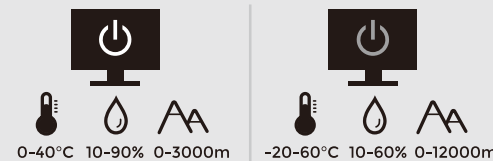

- 9** Video
- 10** Audio
- 11** S Switch

HDMI
HIGH-DEFINITION MULTIMEDIA INTERFACE
(For models with HDMI inputs)

Installing the Shield (optional step)

How to install Shields

(YouTube)

(Bilibili)

Software installation