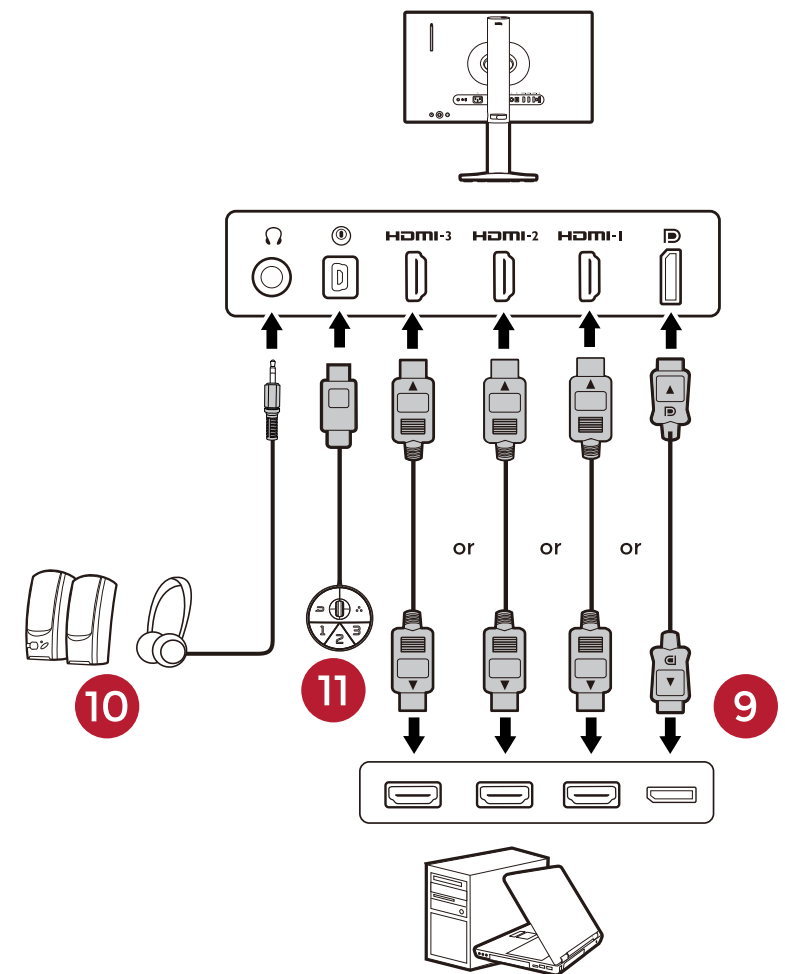

- 9** Video
- 10** Audio
- 11** S Switch

HDMI
HIGH-DEFINITION MULTIMEDIA INTERFACE
(For models with HDMI inputs)

Installing the Shield (optional step)

How to install Shields

(YouTube)

(Bilibili)

Software installation