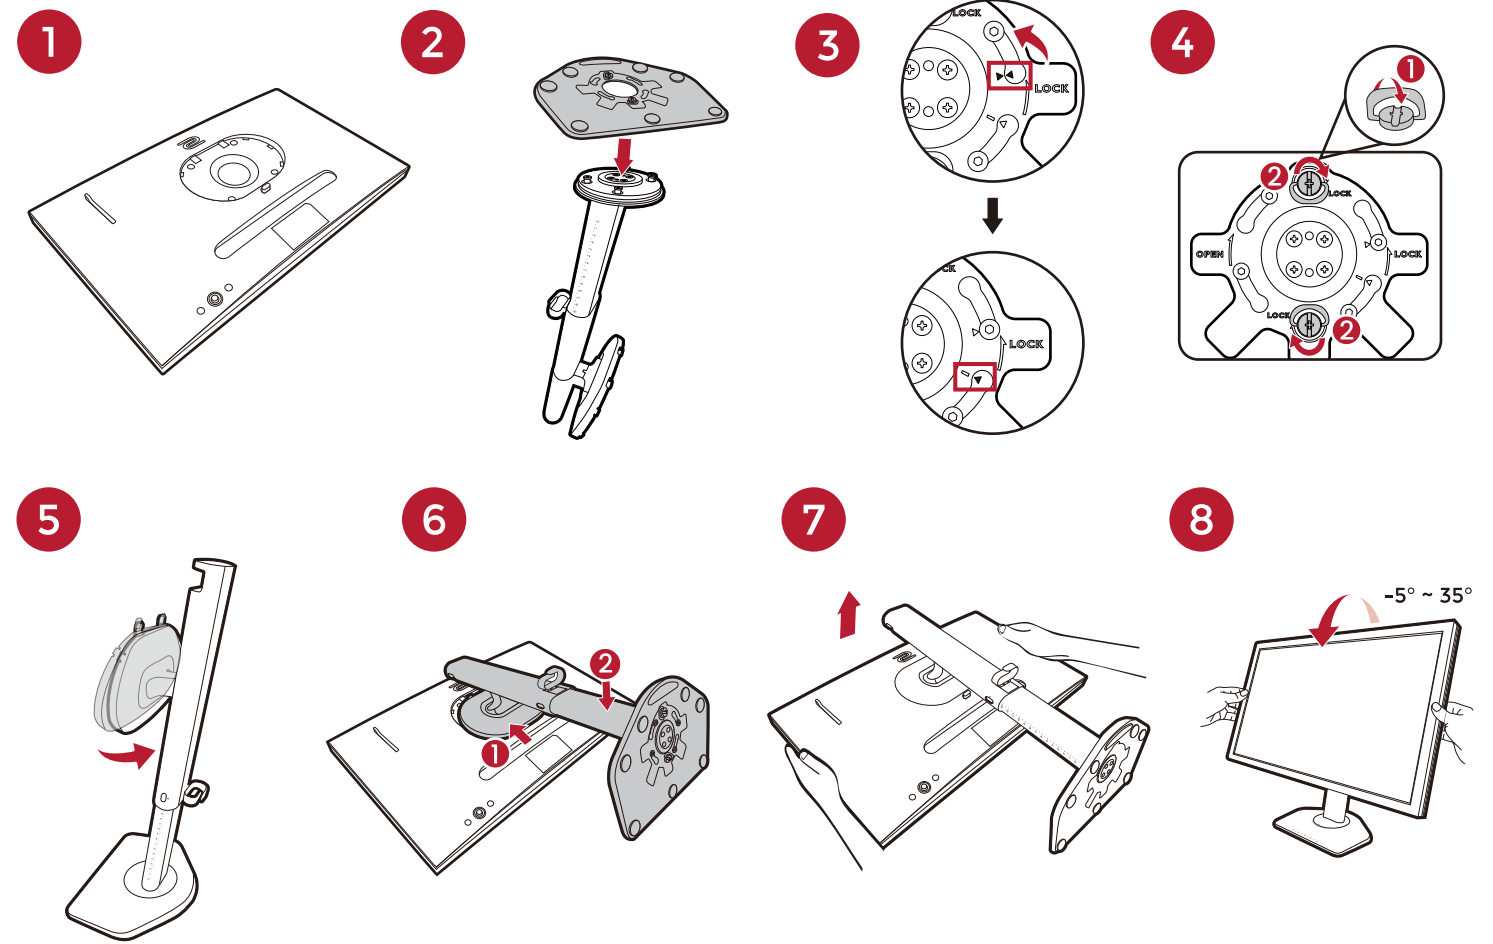

BenQ

XL
MONITOR FOR
e-SPORTS

XL Series
Quick Start Guide

DN: XL25X-EQ-V0

© 2023 BenQ Corporation. All rights reserved. Rights of modification reserved.

The terms HDMI, HDMI High-Definition Multimedia Interface, HDMI Trade Dress and the HDMI logos are trademarks or registered trademarks of HDMI Licensing Administrator, Inc.

- **9** Video
- **10** Audio
- **11** S Switch