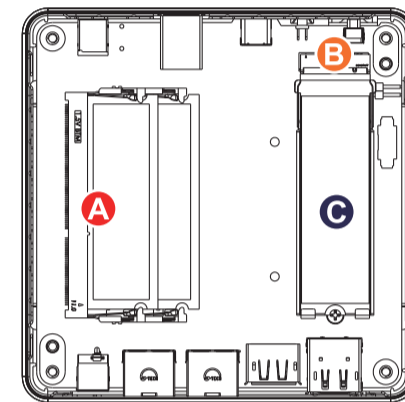

QUICK GUIDE

Overview

A DDR

Memory Installation Combination		
Solution 1	DIMM1	-
Solution 2 (optional)	DIMM1	DIMM2

B Wi-Fi

C M.2 SSD

Hardware

VESA

MSI.COM

MSI GAMING
YOUTUBE

MSI GAMING
FACEBOOK

條紋碼位置

Part NO:G52-B0A82X1

FEUILLE
BAC DE TRI

Warranty

MSI Reward Program

Join MSI Reward Program Now

MyMSI Membership

Download MyMSI Membership App

Shout out

Shout out for MSI