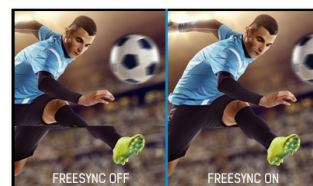

21.5" IPS technology panel with height adjustable stand and 100Hz refresh rate

Stylish edge-to-edge design makes the ProLite XUB2292HSU perfect for multi-monitor set-ups. The IPS panel technology offers accurate and consistent colour reproduction with wide viewing angles. The 100Hz refresh rate together with FreeSync function provides an instant, tangible improvement in image smoothness. High contrast and brightness values mean the monitor will provide excellent performance for photographic and web design. Equipped with speakers, USB 3.2 hub, headphone socket, HDMI and DisplayPort connections, a blue light reducer function to reduce eye fatigue and an ergonomic 150mm height adjustable stand for optimal user comfort, make this monitor a great choice for both multi-monitor configuration and office applications.

Available also in black : [ProLite XUB2292HSU-B6](#)

100Hz

FreeSync™ Technology

A 100Hz refresh rate translates into increased smoothness of the image. This means that flickering is reduced and therefore eye fatigue is also less noticeable. The increased frequency also means smoother transitions between contrasting colours, smoother motion scenes in both movies and gaming, and even reduced mouse cursor flickering.