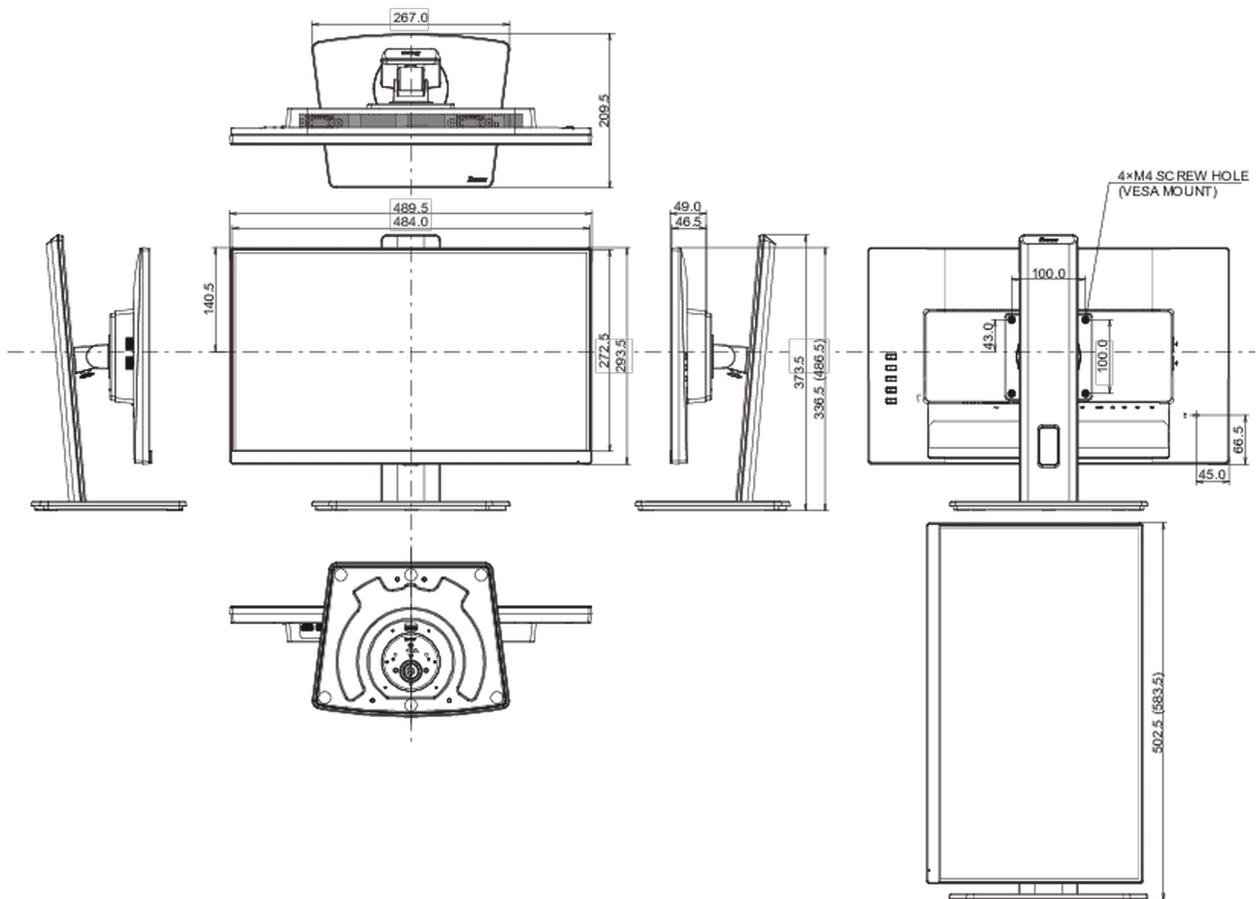

04 MECHANICAL

Display position adjustments	height, swivel, tilt, pivot (rotation both sides)
Height adjustment	150mm
Rotation (PIVOT function)	90°
Swivel stand	90°; 45° left; 45° right
Tilt angle	22° up; 5° down
VESA mounting	100 x 100mm

TCO Certified, CE, TÜV-Bauart, EAC, VCCI-B, PSE, RoHS support, ErP, WEEE, REACH, UKCA

REACH SVHC

above 0.1%: Lead

08 DIMENSIONS / WEIGHT

Product dimensions W x H x D

489.5 x 336.5 (486.5) x 109.5mm

Box dimensions W x H x D

560 x 380 x 159mm

Weight (without box)

4.5kg

Weight (with box)

5.9kg

EAN code

4948570123322

All trademarks and registered trademarks acknowledged. E & O E. Specification subject to change without notice. All LCD's comply with ISO-9241-307:2008 in connection with pixel defects.