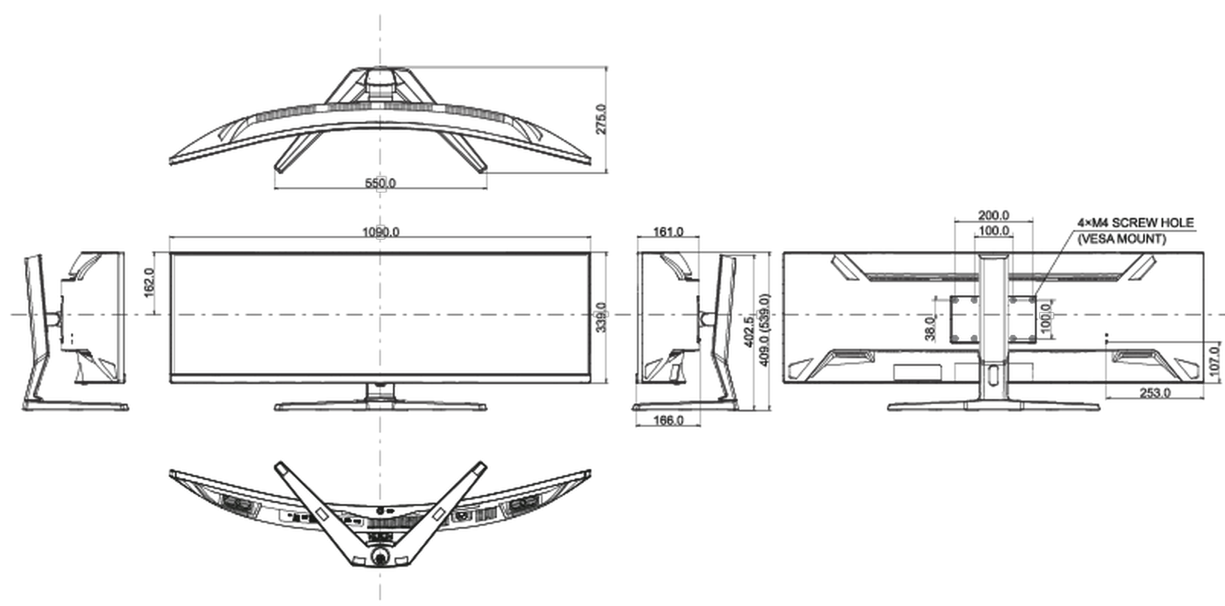

04 MECHANICAL

Display position adjustments	height, tilt
------------------------------	--------------

Height adjustment	130mm
Tilt angle	20° up; 3° down
VESA mounting	100 x 100mm, 200 x 100mm
Operation temperature range	5°C - 35°C

07 SUSTAINABILITY

Regulations	CE, TÜV-Bauart, PSE, RoHS support, ErP, WEEE, VCCI, REACH, UKCA
Energy efficiency class (Regulation (EU) 2017/1369)	F
REACH SVHC	above 0.1%: Lead

08 DIMENSIONS / WEIGHT

Product dimensions W x H x D	1090 x 409(539) x 275mm
Weight (without box)	11.2kg
EAN code	4948570122264