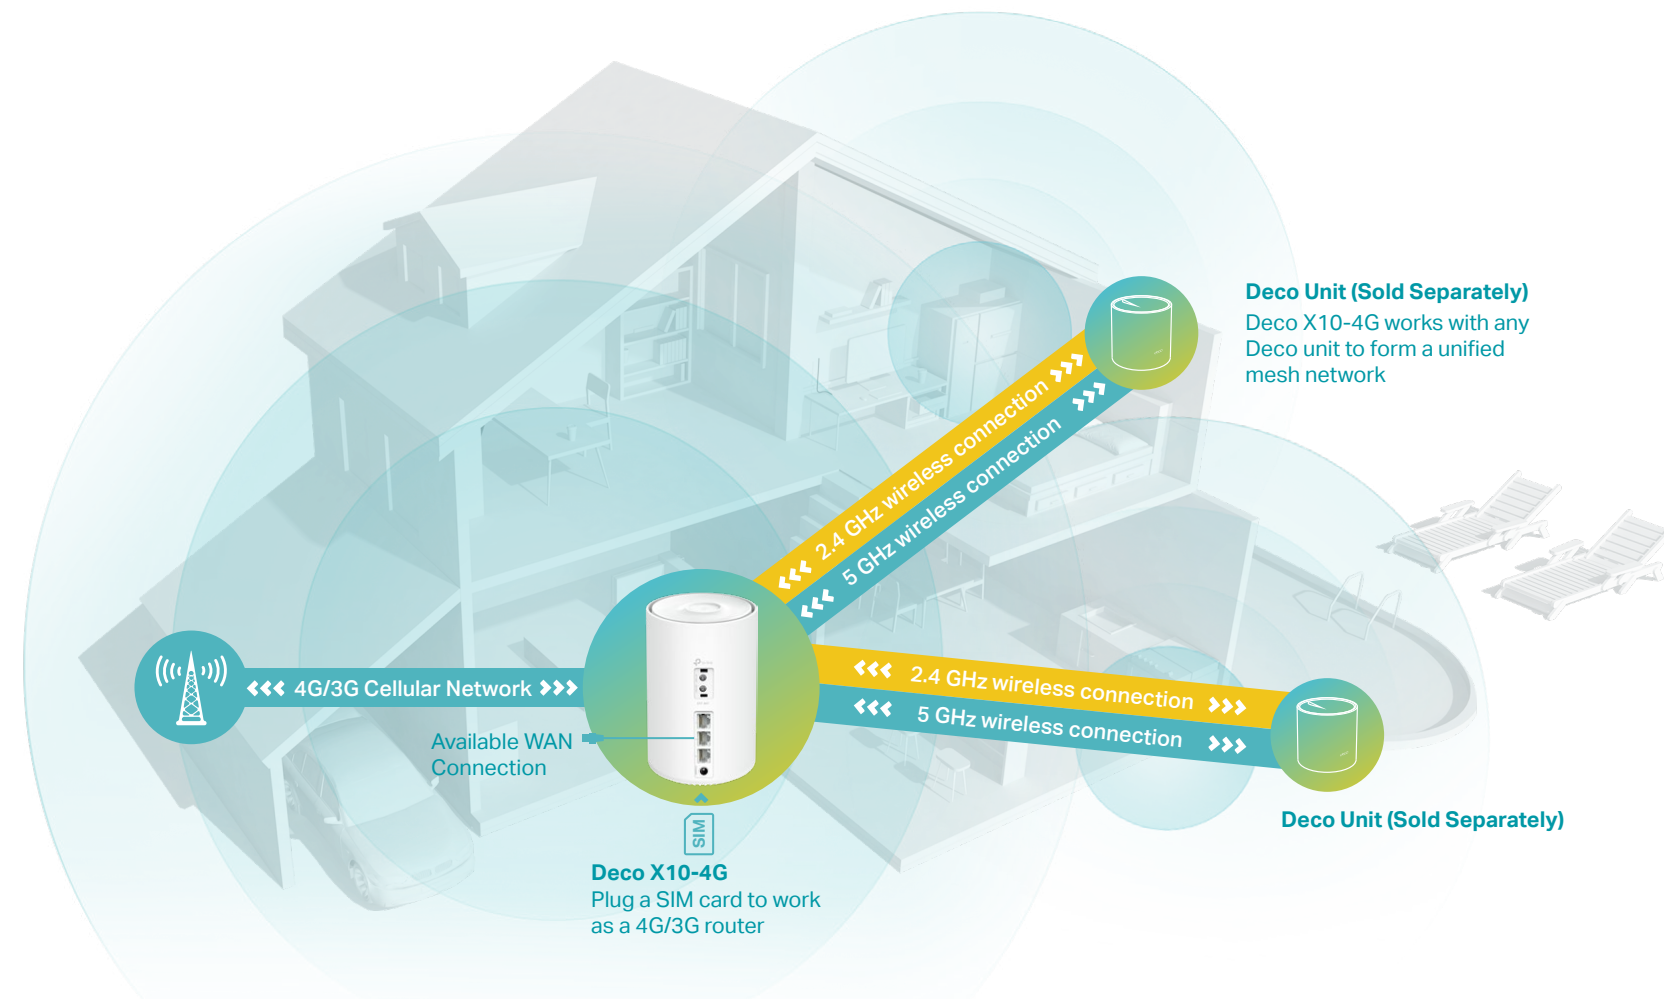

AX1500 Whole Home Mesh Wi-Fi 6 System

AX1500 Whole Home Mesh Wi-Fi 6 Router

Superior Mesh Wi-Fi, Everywhere

4G+ Cat 6 Up to 300 Mbps**

works with Google Home

Compatible with amazon alexa

Deco X10-4G

- Works as a 4G/3G Router
- Faster Wi-Fi Speed up to 1.5 Gbps†
- Connects up to 120 Devices†

Highlights

Works as a 4G/3G Router, Enabling Internet Connections Everywhere

With a built-in 4G modem, Wi-Fi 6, and Deco Mesh, Deco X10-4G can work as a standalone 4G/3G router. It delivers hassle-free 4G networking and shares a superior whole home mesh Wi-Fi experience with other Deco units. Insert your SIM card and enjoy high-speed internet.**

Superior Mesh Wi-Fi , Everywhere

Deco 4G+ = Deco Mesh + Wi-Fi 6 + 4G/3G Router

Wi-Fi Dead-Zone Killer

Eliminate weak signal areas with a clearer, stronger whole home Wi-Fi generated from Wi-Fi 6. No more searching around for a stable connection.[^]

Form a Mesh network with your desired Deco models

All Deco models can work together. Just expand Mesh Wi-Fi coverage anytime by adding more Decos

Specifications

Hardware

- Ethernet Port: 3 Gigabit ports (WAN/LAN auto-sensing)
- Button: 1 RESET button on the underside
- Antenna: 2 LTE antennas, 2 Wi-Fi antennas
- Power Consumption (with power adapter): 14.6 W max
- Dimensions (W × D × H): 4.13 × 4.13 × 6.57 in (105 × 105 × 167 mm)
- Power Adapter Input: 100-240 V~ 50-60 Hz 0.6 A
- Power Adapter Output: 12 V  1.5 A