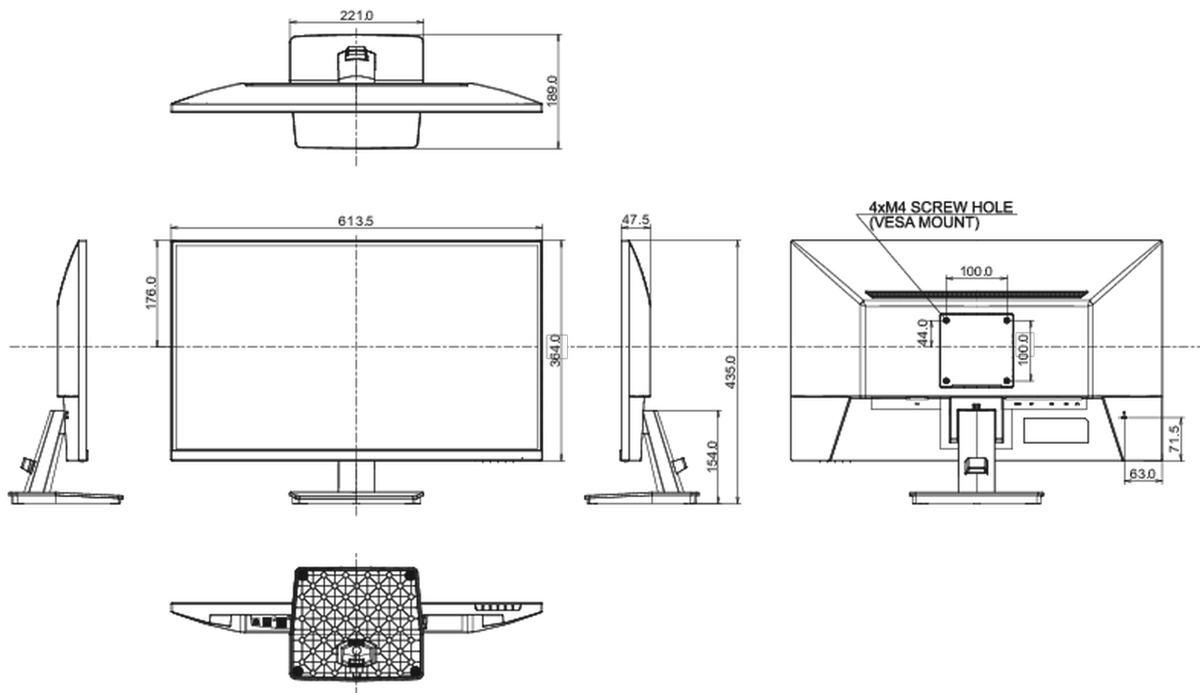

## 04 MECHANICAL

Display position adjustments	tilt
Tilt angle	22° up; 4° down
VESA mounting	100 x 100mm
Cable management system	yes

## 08 DIMENSIONS / WEIGHT

Product dimensions W x H x D	613.5 x 435 x 189mm
Box dimensions W x H x D	688 x 465 x 125mm
Weight (without box)	4.2kg
Weight (with box)	5.7kg
EAN code	4948570123070

All trademarks and registered trademarks acknowledged. E & O E. Specification subject to change without notice. All LCD's comply with ISO-9241-307:2008 in connection with pixel defects.