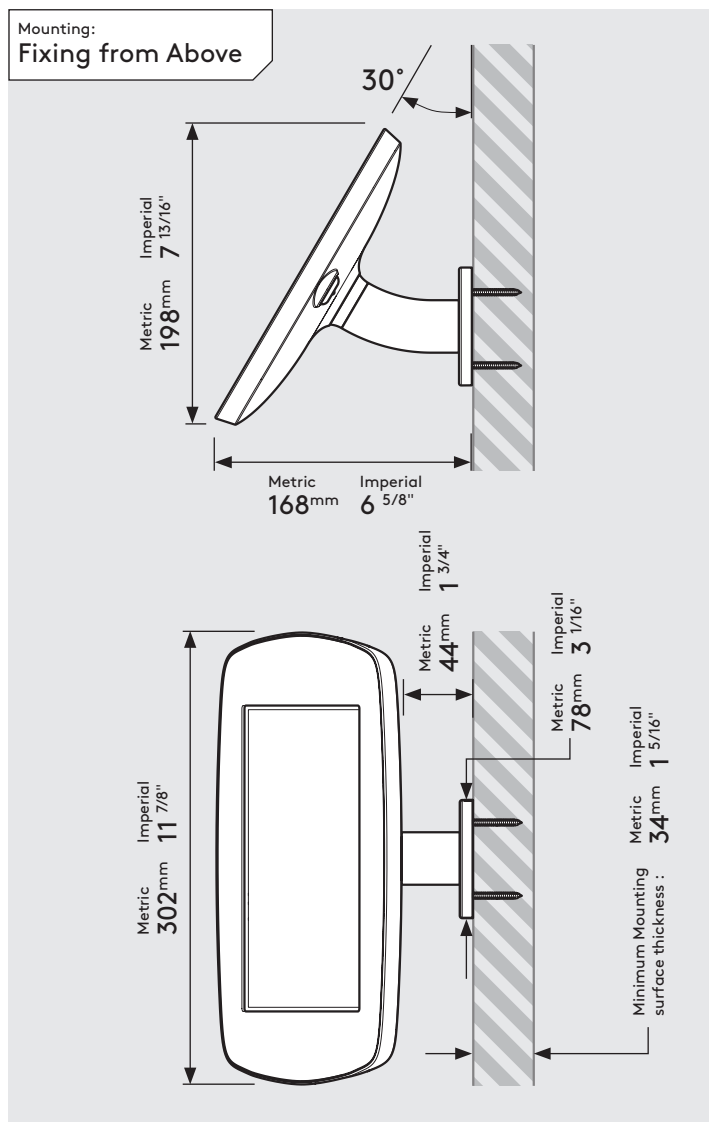

PRODUCT DATA SHEET - WALLMOUNT (MINI CASE)

bouncepad®

Case: Mini
Arm: Wallmount
Mounting: Fixing from Below
 Fixing from Above
Packaged weight: 1.66kg
Colour: White
 Black

Parts in the Box

Case Lock
 Brass, Stainless Steel

bouncepad®

Case:	Arm:	Mounting:	Packaged weight:	Colour:
Midi	Wallmount	Fixing from Below	1.84kg	White Black
		Fixing from Above		

PRODUCT DATA SHEET - WALLMOUNT (MAXI CASE)

bouncepad®

Case:	Arm:	Mounting:	Packaged weight:	Colour:
Maxi	Wallmount	Fixing from Below	2.07kg	White Black
		Fixing from Above		

PRODUCT DATA SHEET - WALLMOUNT (MEGA CASE)

bouncepad®

Case: Mega **Arm:** Wallmount **Mounting:** Fixing from Below
 Fixing from Above **Packaged weight:** 2.46kg **Colour:** White
 Black

Parts in the Box