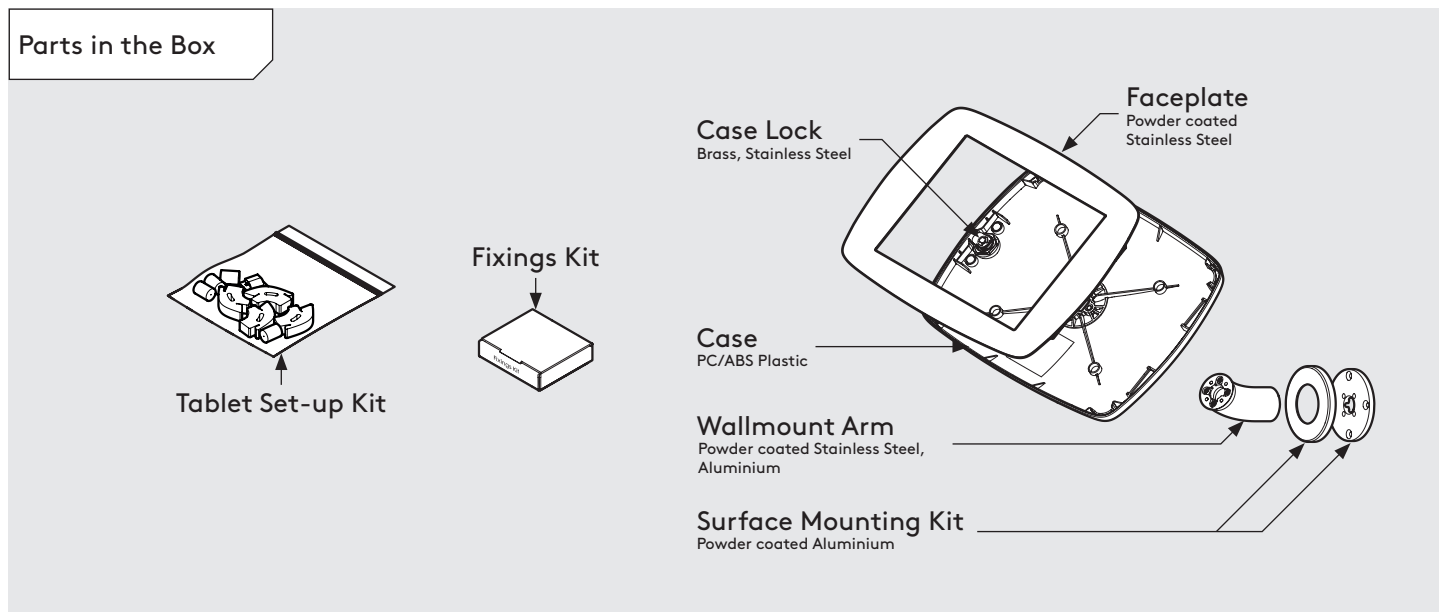

PRODUCT DATA SHEET - WALLMOUNT (MIDI CASE)

bouncepad®

Case:	Arm:	Mounting:	Packaged weight:	Colour:
Midi	Wallmount	Fixing from Below	1.84kg	White Black
		Fixing from Above