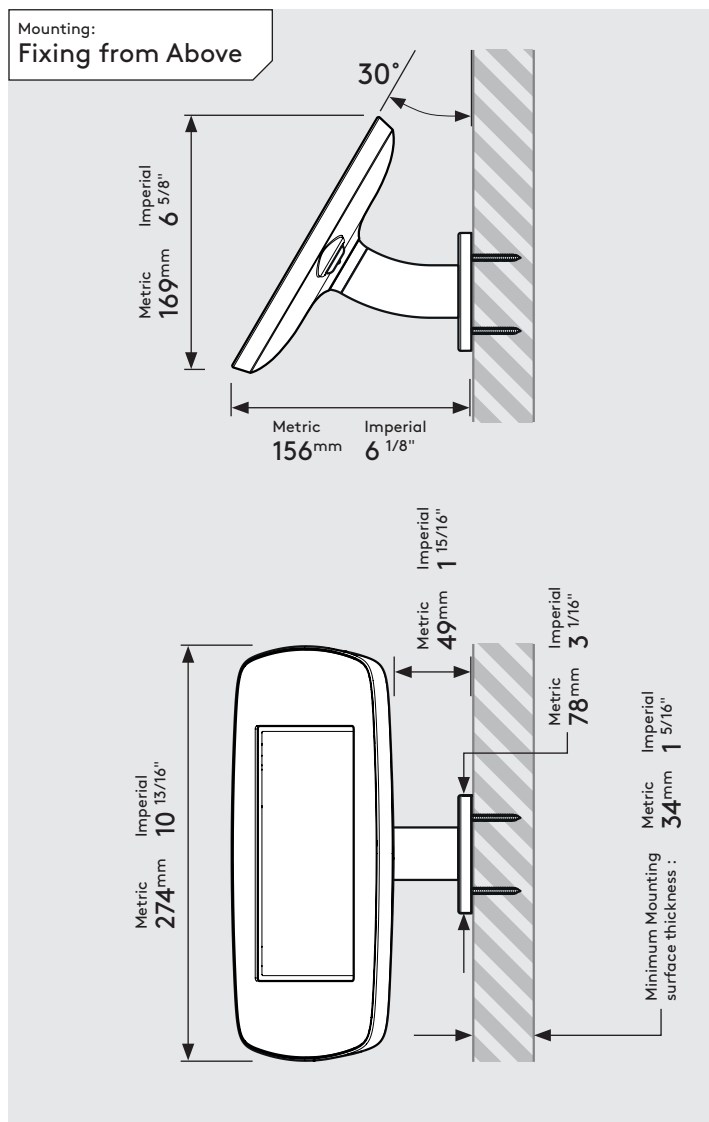

PRODUCT DATA SHEET - WALLMOUNT (MINI CASE)

bouncepad®

Case: Mini
Arm: Wallmount
Mounting: Fixing from Below
 Fixing from Above
Packaged weight: 1.66kg
Colour: White
 Black

Parts in the Box

Case Lock
 Brass, Stainless Steel

bouncepad®

Case:	Arm:	Mounting:	Packaged weight:	Colour:
Midi	Wallmount	Fixing from Below	1.84kg	White Black
		Fixing from Above		

PRODUCT DATA SHEET - WALLMOUNT (MAXI CASE)

bouncepad®

Case:	Arm:	Mounting:	Packaged weight:	Colour:
Maxi	Wallmount	Fixing from Below	2.07kg	White Black
		Fixing from Above		

PRODUCT DATA SHEET - WALLMOUNT (MEGA CASE)

bouncepad®

Case: Mega **Arm:** Wallmount **Mounting:** Fixing from Below
 Fixing from Above **Packaged weight:** 2.46kg **Colour:** White
 Black

Parts in the Box