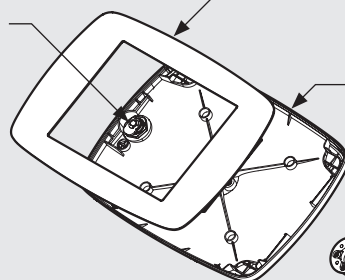

Case Lock
Brass, Stainless Steel

Faceplate
Powder coated
Stainless Steel