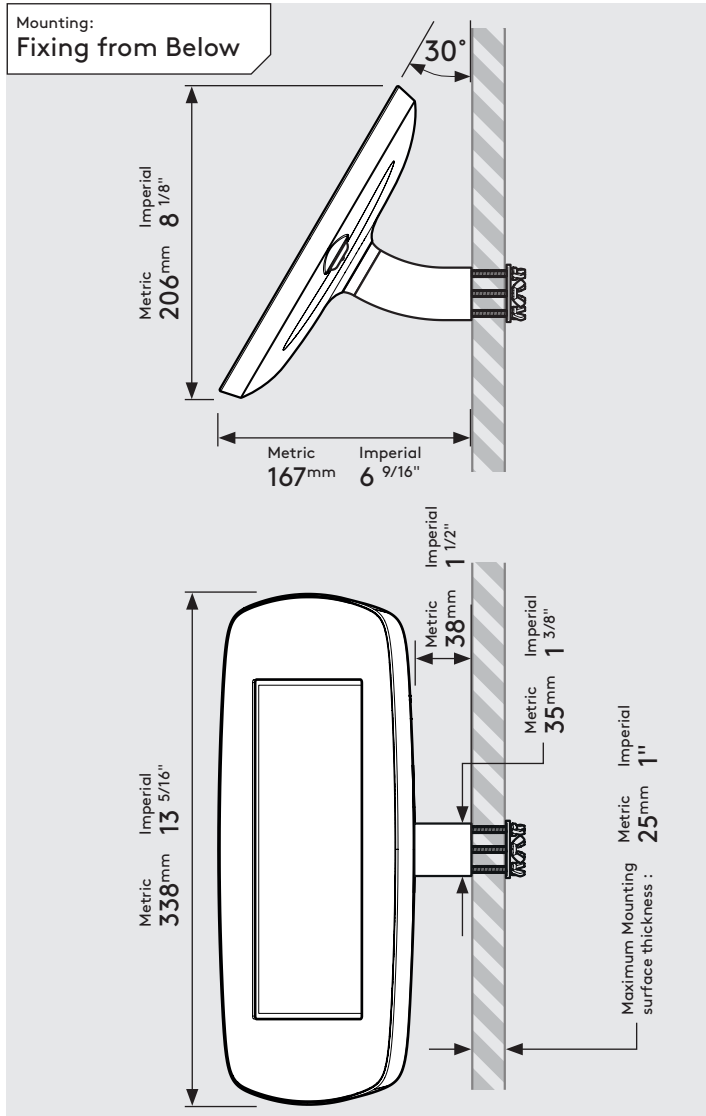

PRODUCT DATA SHEET - WALLMOUNT (MINI CASE)

bouncepad®

Case: Mini
Arm: Wallmount
Mounting: Fixing from Below
 Fixing from Above
Packaged weight: 1.66kg
Colour: White
 Black

Parts in the Box

Case Lock
 Brass, Stainless Steel

bouncepad®

Case:	Arm:	Mounting:	Packaged weight:	Colour:
Midi	Wallmount	Fixing from Below	1.84kg	White Black
		Fixing from Above		

PRODUCT DATA SHEET - WALLMOUNT (MAXI CASE)

bouncepad®

Case:	Arm:	Mounting:	Packaged weight:	Colour:
Maxi	Wallmount	Fixing from Below	2.07kg	White Black
		Fixing from Above		

PRODUCT DATA SHEET - WALLMOUNT (MEGA CASE)

bouncepad®

Case: Mega **Arm:** Wallmount **Mounting:** Fixing from Below
 Fixing from Above **Packaged weight:** 2.46kg **Colour:** White
 Black

Parts in the Box