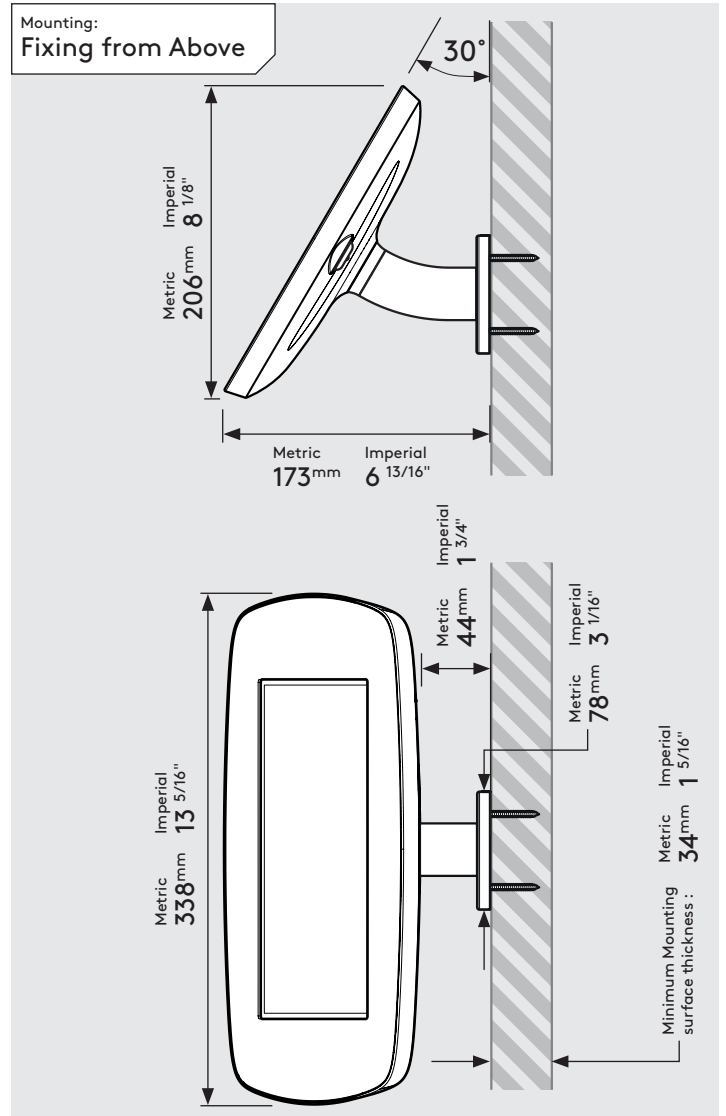

PRODUCT DATA SHEET - WALLMOUNT (MINI CASE)

bouncepad®

Case: Mini
Arm: Wallmount
Mounting: Fixing from Below
 Fixing from Above
Packaged weight: 1.66kg
Colour: White
 Black

Parts in the Box

Case Lock
 Brass, Stainless Steel

bouncepad®

Case:	Arm:	Mounting:	Packaged weight:	Colour:
Midi	Wallmount	Fixing from Below	1.84kg	White Black
		Fixing from Above		

PRODUCT DATA SHEET - WALLMOUNT (MAXI CASE)

bouncepad®

Case:	Arm:	Mounting:	Packaged weight:	Colour:
Maxi	Wallmount	Fixing from Below	2.07kg	White Black
		Fixing from Above		

PRODUCT DATA SHEET - WALLMOUNT (MEGA CASE)

bouncepad®

Case: Mega **Arm:** Wallmount **Mounting:** Fixing from Below
 Fixing from Above **Packaged weight:** 2.46kg **Colour:** White
 Black

Parts in the Box