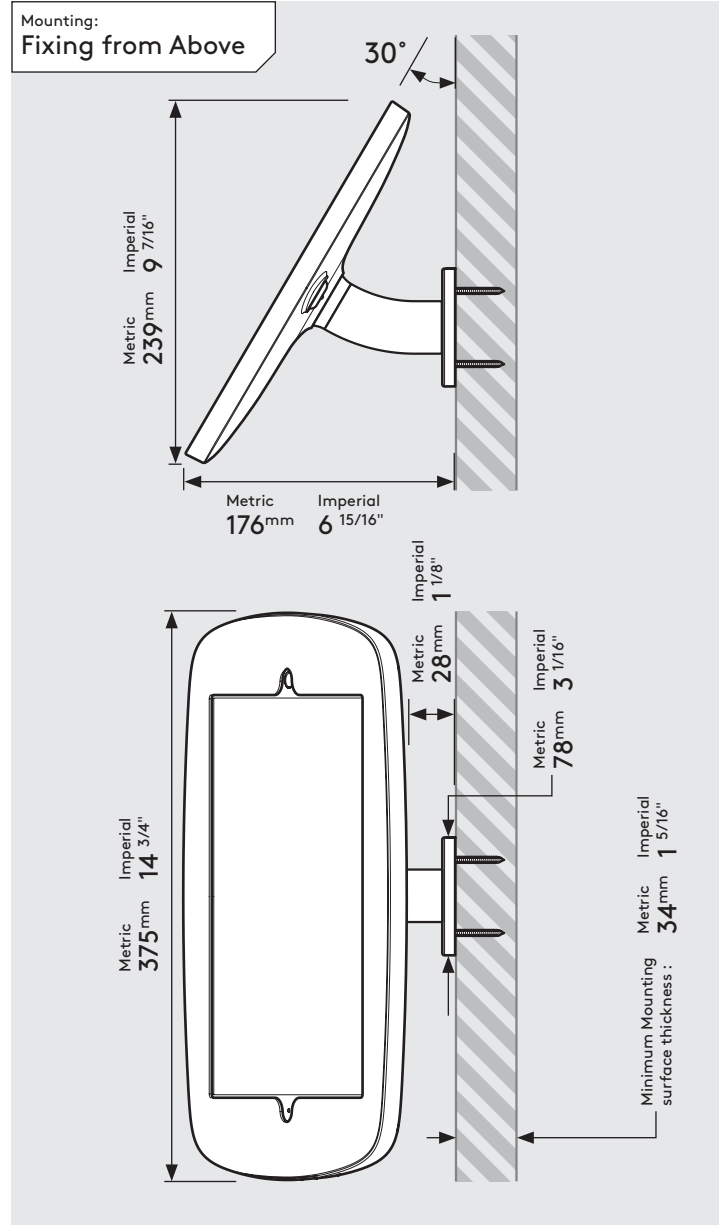

PRODUCT DATA SHEET - WALLMOUNT (MINI CASE)

bouncepad®

Case: Mini
Arm: Wallmount
Mounting: Fixing from Below
 Fixing from Above
Packaged weight: 1.66kg
Colour: White
 Black

Parts in the Box

Case Lock
 Brass, Stainless Steel

bouncepad®

Case:	Arm:	Mounting:	Packaged weight:	Colour:
Midi	Wallmount	Fixing from Below	1.84kg	White Black
		Fixing from Above		

PRODUCT DATA SHEET - WALLMOUNT (MAXI CASE)

bouncepad®

Case:	Arm:	Mounting:	Packaged weight:	Colour:
Maxi	Wallmount	Fixing from Below	2.07kg	White Black
		Fixing from Above		

PRODUCT DATA SHEET - WALLMOUNT (MEGA CASE)

bouncepad®

Case: Mega **Arm:** Wallmount **Mounting:** Fixing from Below
 Fixing from Above **Packaged weight:** 2.46kg **Colour:** White
 Black

Parts in the Box