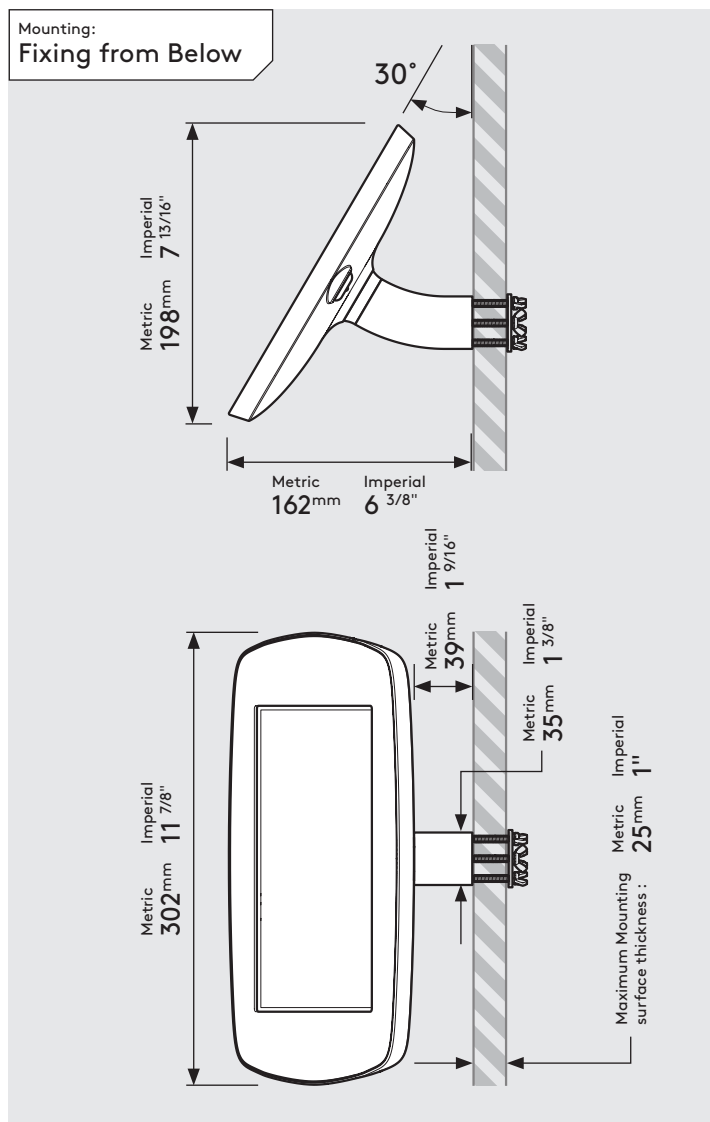

PRODUCT DATA SHEET - WALLMOUNT (MINI CASE)

bouncepad®

Case: Mini
Arm: Wallmount
Mounting: Fixing from Below
 Fixing from Above
Packaged weight: 1.66kg
Colour: White
 Black

Parts in the Box

Case Lock
 Brass, Stainless Steel

bouncepad®

Case:	Arm:	Mounting:	Packaged weight:	Colour:
Midi	Wallmount	Fixing from Below	1.84kg	White Black
		Fixing from Above		

PRODUCT DATA SHEET - WALLMOUNT (MAXI CASE)

bouncepad®

Case:	Arm:	Mounting:	Packaged weight:	Colour:
Maxi	Wallmount	Fixing from Below	2.07kg	White Black
		Fixing from Above		

PRODUCT DATA SHEET - WALLMOUNT (MEGA CASE)

bouncepad®

Case: Mega **Arm:** Wallmount **Mounting:** Fixing from Below
 Fixing from Above **Packaged weight:** 2.46kg **Colour:** White
 Black

Parts in the Box