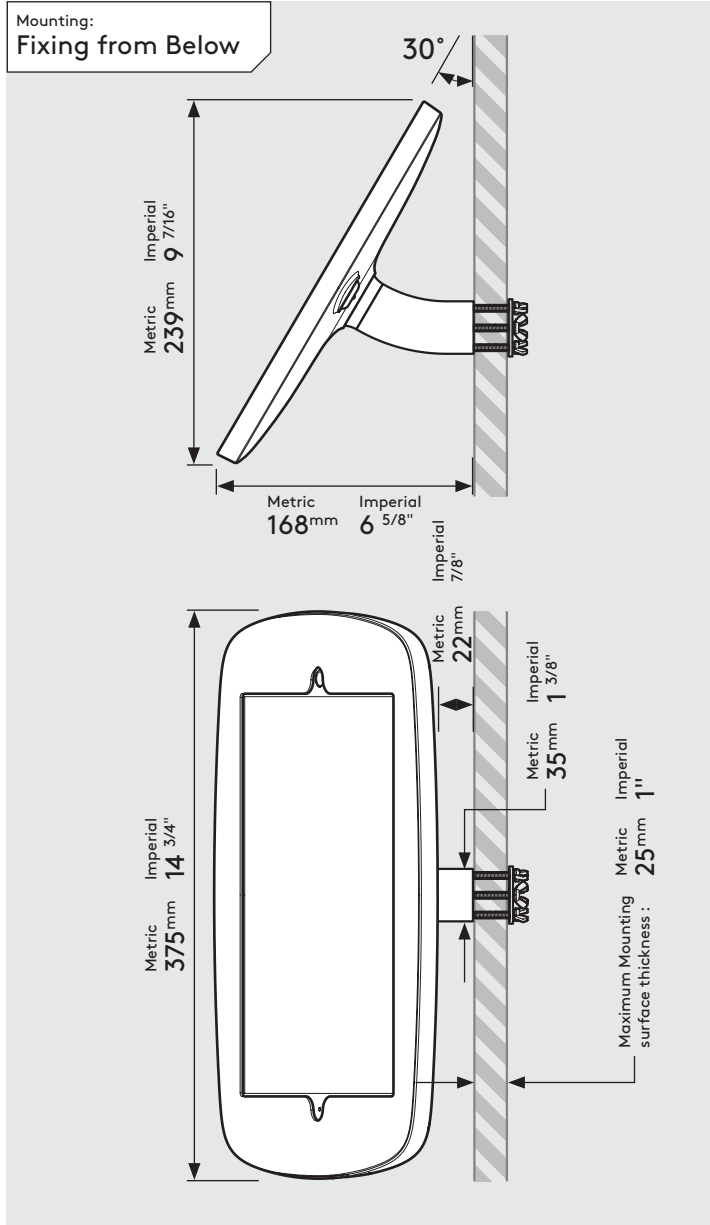

PRODUCT DATA SHEET - WALLMOUNT (MINI CASE)

bouncepad®

Case: Mini
Arm: Wallmount
Mounting: Fixing from Below
 Fixing from Above
Packaged weight: 1.66kg
Colour: White
 Black

Parts in the Box

Case Lock
 Brass, Stainless Steel

bouncepad®

Case:	Arm:	Mounting:	Packaged weight:	Colour:
Midi	Wallmount	Fixing from Below	1.84kg	White Black
		Fixing from Above		

PRODUCT DATA SHEET - WALLMOUNT (MAXI CASE)

bouncepad®

Case:	Arm:	Mounting:	Packaged weight:	Colour:
Maxi	Wallmount	Fixing from Below	2.07kg	White Black
		Fixing from Above		

PRODUCT DATA SHEET - WALLMOUNT (MEGA CASE)

bouncepad®

Case: Mega **Arm:** Wallmount **Mounting:** Fixing from Below
 Fixing from Above **Packaged weight:** 2.46kg **Colour:** White
 Black

Parts in the Box