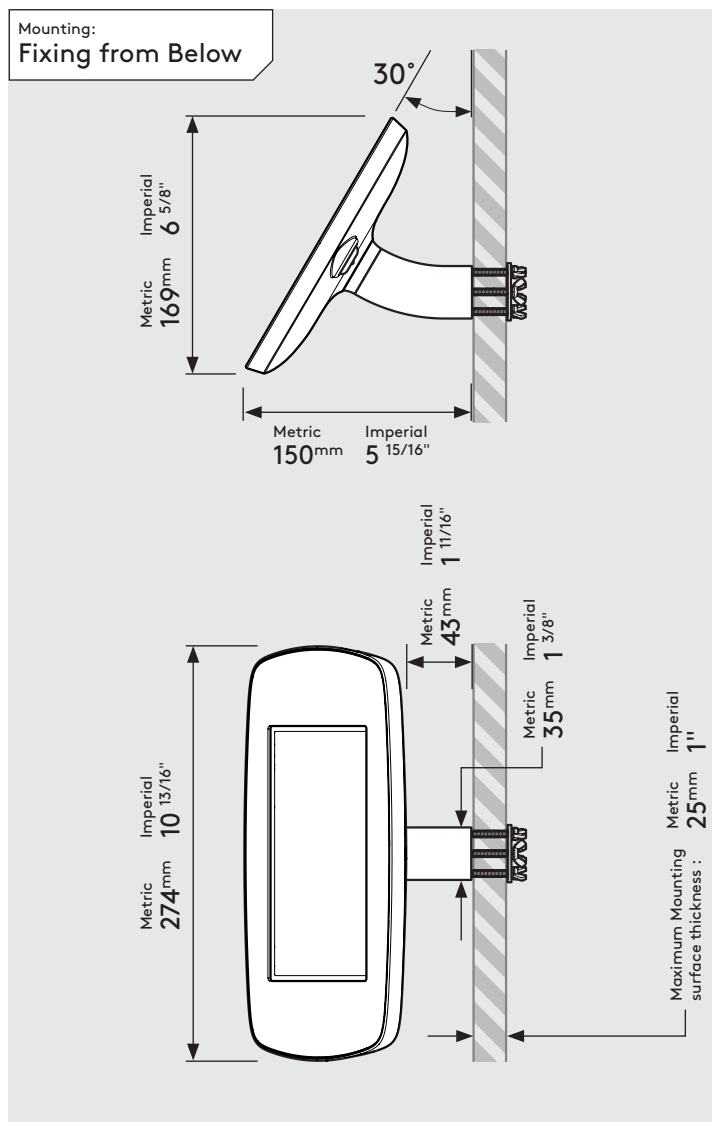

PRODUCT DATA SHEET - WALLMOUNT (MINI CASE)

bouncepad®

Case: Mini
Arm: Wallmount
Mounting: Fixing from Below
 Fixing from Above
Packaged weight: 1.66kg
Colour: White
 Black

Parts in the Box

Case Lock
 Brass, Stainless Steel

bouncepad®

Case:	Arm:	Mounting:	Packaged weight:	Colour:
Midi	Wallmount	Fixing from Below	1.84kg	White Black
		Fixing from Above		

PRODUCT DATA SHEET - WALLMOUNT (MAXI CASE)

bouncepad®

Case:	Arm:	Mounting:	Packaged weight:	Colour:
Maxi	Wallmount	Fixing from Below	2.07kg	White Black
		Fixing from Above		

PRODUCT DATA SHEET - WALLMOUNT (MEGA CASE)

bouncepad®

Case: Mega **Arm:** Wallmount **Mounting:** Fixing from Below
 Fixing from Above **Packaged weight:** 2.46kg **Colour:** White
 Black

Parts in the Box