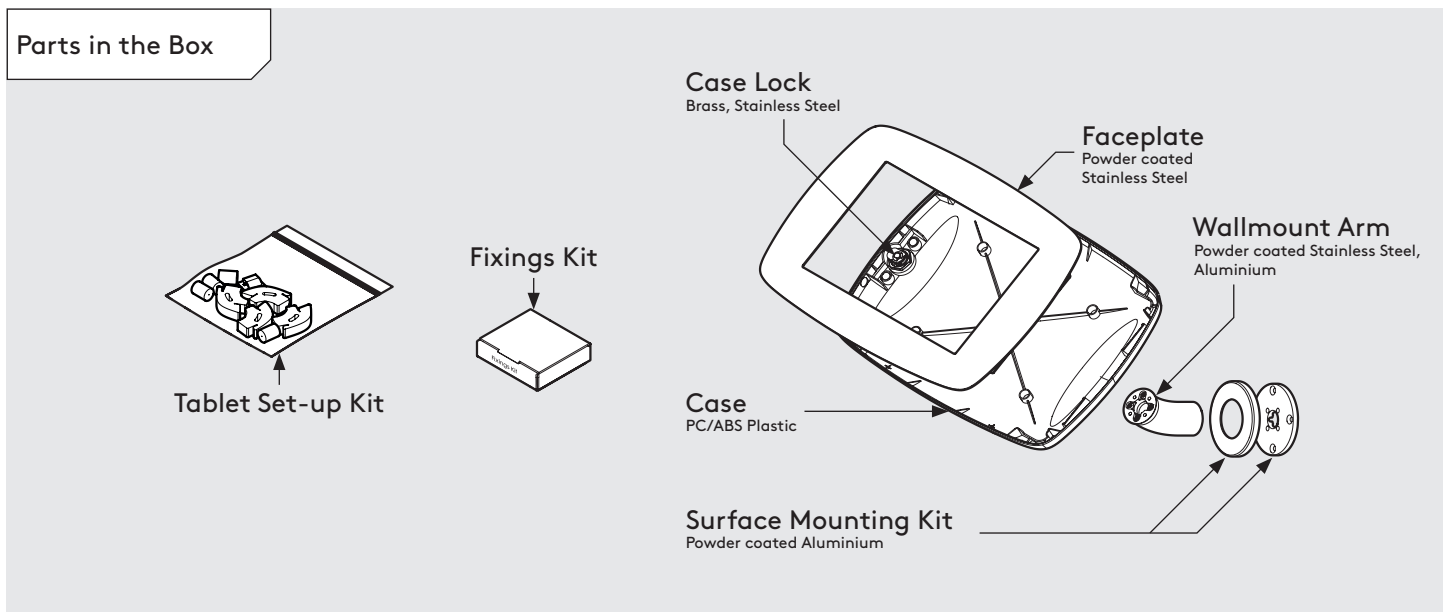

bouncepad®

Case:	Arm:	Mounting:	Packaged weight:	Colour:
Midi	Wallmount	Fixing from Below	1.84kg	White Black
		Fixing from Above		

PRODUCT DATA SHEET - WALLMOUNT (MAXI CASE)

bouncepad®

Case:	Arm:	Mounting:	Packaged weight:	Colour:
Maxi	Wallmount	Fixing from Below	2.07kg	White Black
		Fixing from Above		