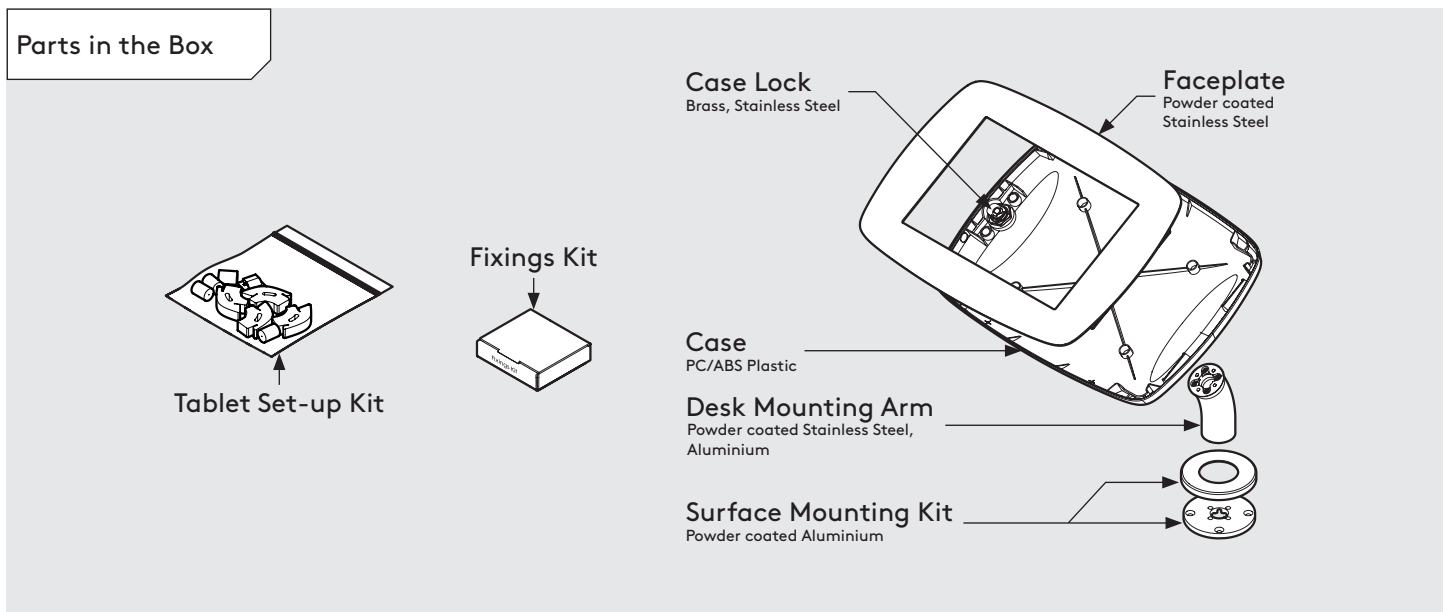

PRODUCT DATA SHEET - DESK (MINI CASE)

bouncepad®

Case:	Arm:	Mounting:	Packaged weight:	Colour:
Mini	Desk	Fixing from below	1.66kg	White Black
		Fixing from Above		

PRODUCT DATA SHEET - DESK (MIDI CASE)

bouncepad®

Case:	Arm:	Mounting:	Packaged weight:	Colour:
Midi	Desk	Fixing from below	1.84kg	White Black
		Fixing from Above		

PRODUCT DATA SHEET - DESK (MAXI CASE)

bouncepad[®]

Case:	Arm:	Mounting:	Packaged weight:	Colour:
Maxi	Desk	Fixing from below	2.07kg	White Black
		Fixing from Above		

PRODUCT DATA SHEET - DESK (MEGA CASE)

bouncepad[®]

Case:	Arm:	Mounting:	Packaged weight:	Colour:
Mega	Desk	Fixing from below	2.46kg	White Black
		Fixing from Above		