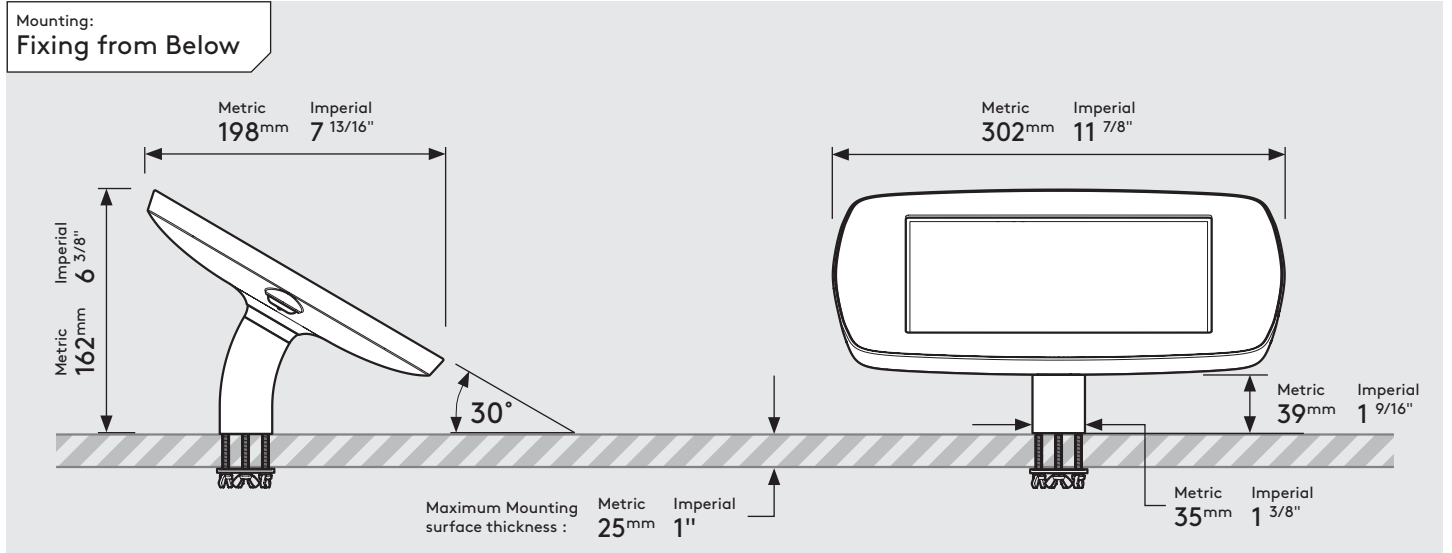

PRODUCT DATA SHEET - DESK (MINI CASE)

bouncepad®

Case:	Arm:	Mounting:	Packaged weight:	Colour:
Mini	Desk	Fixing from below	1.66kg	White Black
		Fixing from Above		

PRODUCT DATA SHEET - DESK (MIDI CASE)

bouncepad®

Case:	Arm:	Mounting:	Packaged weight:	Colour:
Midi	Desk	Fixing from below	1.84kg	White Black
		Fixing from Above		

PRODUCT DATA SHEET - DESK (MAXI CASE)

bouncepad[®]

Case:	Arm:	Mounting:	Packaged weight:	Colour:
Maxi	Desk	Fixing from below	2.07kg	White Black
		Fixing from Above		

PRODUCT DATA SHEET - DESK (MEGA CASE)

bouncepad[®]

Case:	Arm:	Mounting:	Packaged weight:	Colour:
Mega	Desk	Fixing from below	2.46kg	White Black
		Fixing from Above		