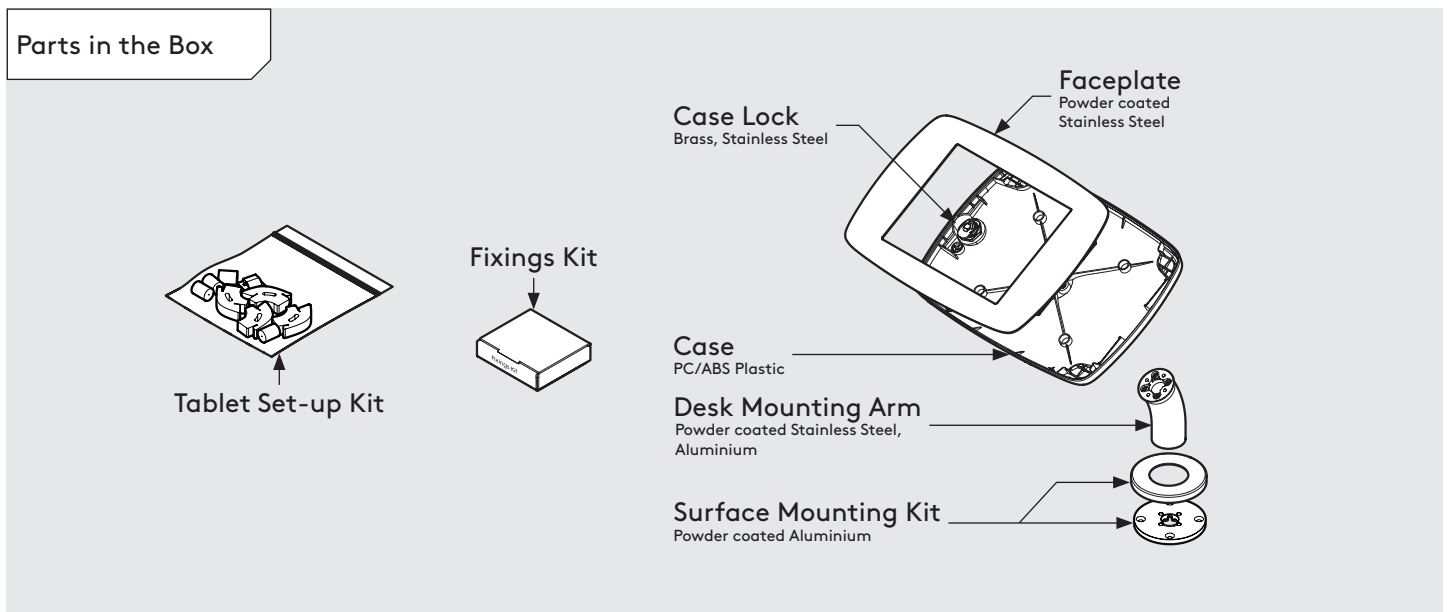

PRODUCT DATA SHEET - DESK (MINI CASE)

bouncepad®

Case:	Arm:	Mounting:	Packaged weight:	Colour:
Mini	Desk	Fixing from below	1.66kg	White Black
		Fixing from Above		

PRODUCT DATA SHEET - DESK (MIDI CASE)

bouncepad®

Case:	Arm:	Mounting:	Packaged weight:	Colour:
Midi	Desk	Fixing from below	1.84kg	White Black
		Fixing from Above		

PRODUCT DATA SHEET - DESK (MAXI CASE)

bouncepad[®]

Case:	Arm:	Mounting:	Packaged weight:	Colour:
Maxi	Desk	Fixing from below	2.07kg	White Black
		Fixing from Above		

PRODUCT DATA SHEET - DESK (MEGA CASE)

bouncepad[®]

Case:	Arm:	Mounting:	Packaged weight:	Colour:
Mega	Desk	Fixing from below	2.46kg	White Black
		Fixing from Above		