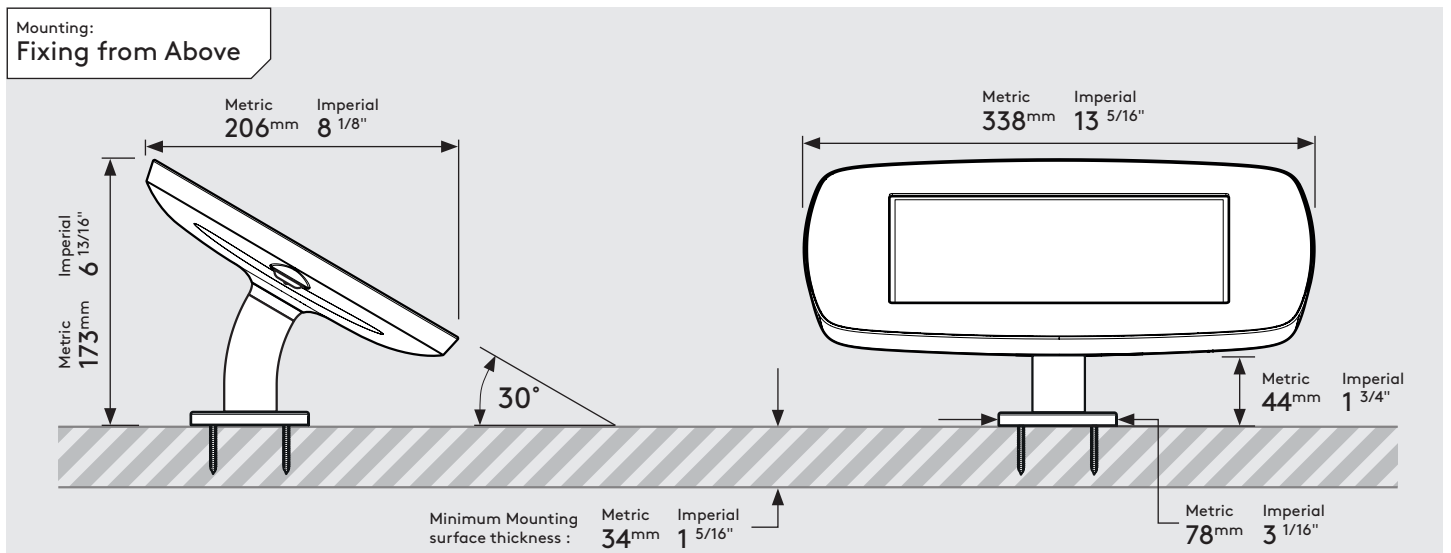

PRODUCT DATA SHEET - DESK (MINI CASE)

bouncepad®

Case:	Arm:	Mounting:	Packaged weight:	Colour:
Mini	Desk	Fixing from below	1.66kg	White Black
		Fixing from Above		

PRODUCT DATA SHEET - DESK (MIDI CASE)

bouncepad®

Case:	Arm:	Mounting:	Packaged weight:	Colour:
Midi	Desk	Fixing from below	1.84kg	White Black
		Fixing from Above		

PRODUCT DATA SHEET - DESK (MAXI CASE)

bouncepad[®]

Case:	Arm:	Mounting:	Packaged weight:	Colour:
Maxi	Desk	Fixing from below	2.07kg	White Black
		Fixing from Above		

PRODUCT DATA SHEET - DESK (MEGA CASE)

bouncepad[®]

Case:	Arm:	Mounting:	Packaged weight:	Colour:
Mega	Desk	Fixing from below	2.46kg	White Black
		Fixing from Above		