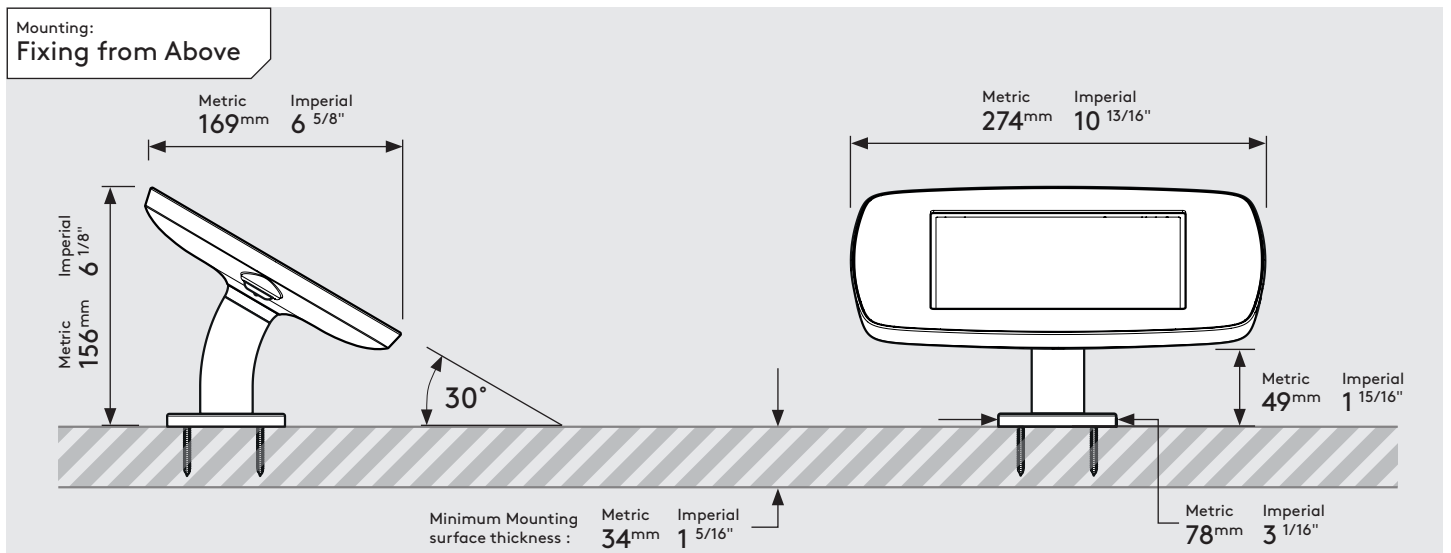

PRODUCT DATA SHEET - DESK (MINI CASE)

bouncepad®

Case:	Arm:	Mounting:	Packaged weight:	Colour:
Mini	Desk	Fixing from below	1.66kg	White Black
		Fixing from Above		

PRODUCT DATA SHEET - DESK (MIDI CASE)

bouncepad®

Case:	Arm:	Mounting:	Packaged weight:	Colour:
Midi	Desk	Fixing from below	1.84kg	White Black
		Fixing from Above		

PRODUCT DATA SHEET - DESK (MAXI CASE)

bouncepad[®]

Case:	Arm:	Mounting:	Packaged weight:	Colour:
Maxi	Desk	Fixing from below	2.07kg	White Black
		Fixing from Above		

PRODUCT DATA SHEET - DESK (MEGA CASE)

bouncepad[®]

Case:	Arm:	Mounting:	Packaged weight:	Colour:
Mega	Desk	Fixing from below	2.46kg	White Black
		Fixing from Above		