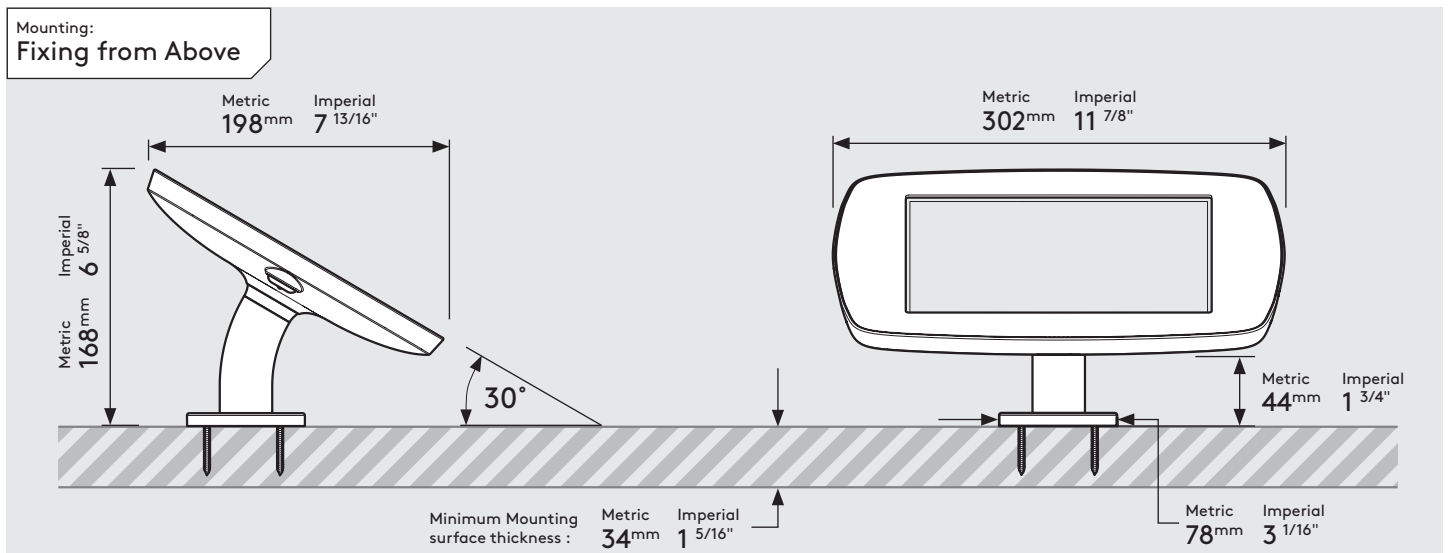

PRODUCT DATA SHEET - DESK (MINI CASE)

bouncepad®

Case:	Arm:	Mounting:	Packaged weight:	Colour:
Mini	Desk	Fixing from below	1.66kg	White Black
		Fixing from Above		

PRODUCT DATA SHEET - DESK (MIDI CASE)

bouncepad®

Case:	Arm:	Mounting:	Packaged weight:	Colour:
Midi	Desk	Fixing from below	1.84kg	White Black
		Fixing from Above		

PRODUCT DATA SHEET - DESK (MAXI CASE)

bouncepad[®]

Case:	Arm:	Mounting:	Packaged weight:	Colour:
Maxi	Desk	Fixing from below	2.07kg	White Black
		Fixing from Above		

PRODUCT DATA SHEET - DESK (MEGA CASE)

bouncepad[®]

Case:	Arm:	Mounting:	Packaged weight:	Colour:
Mega	Desk	Fixing from below	2.46kg	White Black
		Fixing from Above		