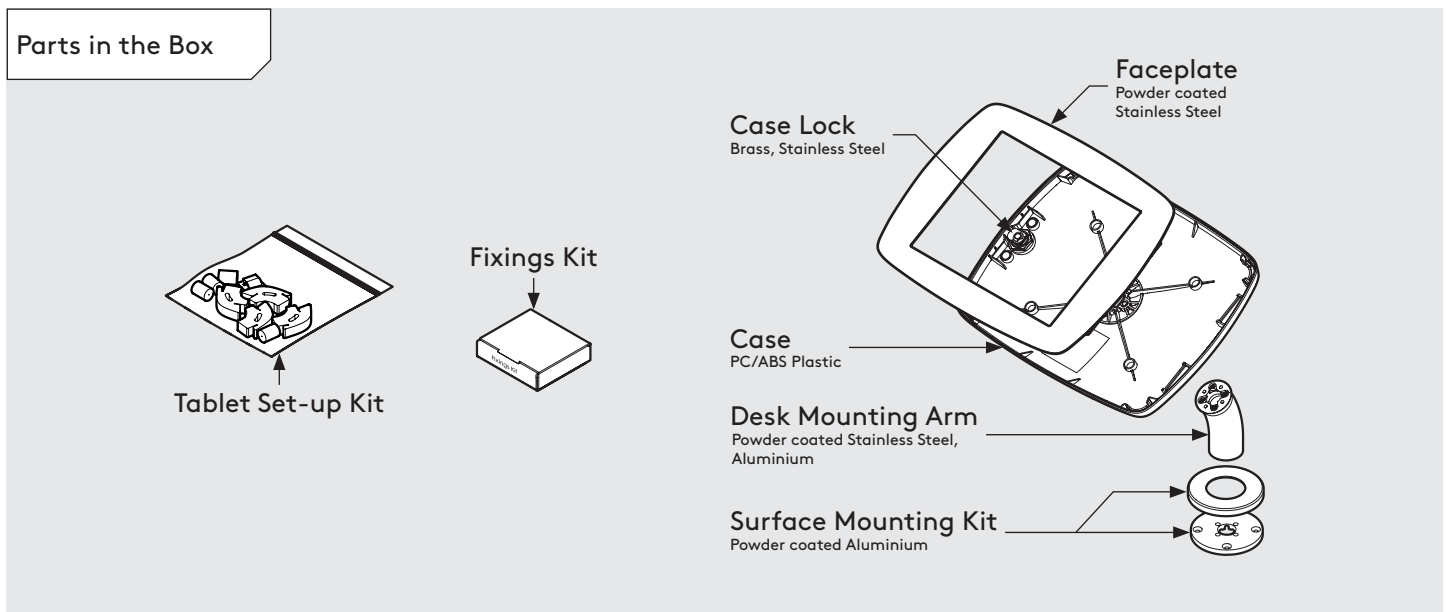

PRODUCT DATA SHEET - DESK (MINI CASE)

bouncepad®

Case:	Arm:	Mounting:	Packaged weight:	Colour:
Mini	Desk	Fixing from below	1.66kg	White Black
		Fixing from Above		

PRODUCT DATA SHEET - DESK (MIDI CASE)

bouncepad®

Case:	Arm:	Mounting:	Packaged weight:	Colour:
Midi	Desk	Fixing from below	1.84kg	White Black
		Fixing from Above		

PRODUCT DATA SHEET - DESK (MAXI CASE)

bouncepad[®]

Case:	Arm:	Mounting:	Packaged weight:	Colour:
Maxi	Desk	Fixing from below	2.07kg	White Black
		Fixing from Above		

PRODUCT DATA SHEET - DESK (MEGA CASE)

bouncepad[®]

Case:	Arm:	Mounting:	Packaged weight:	Colour:
Mega	Desk	Fixing from below	2.46kg	White Black
		Fixing from Above		