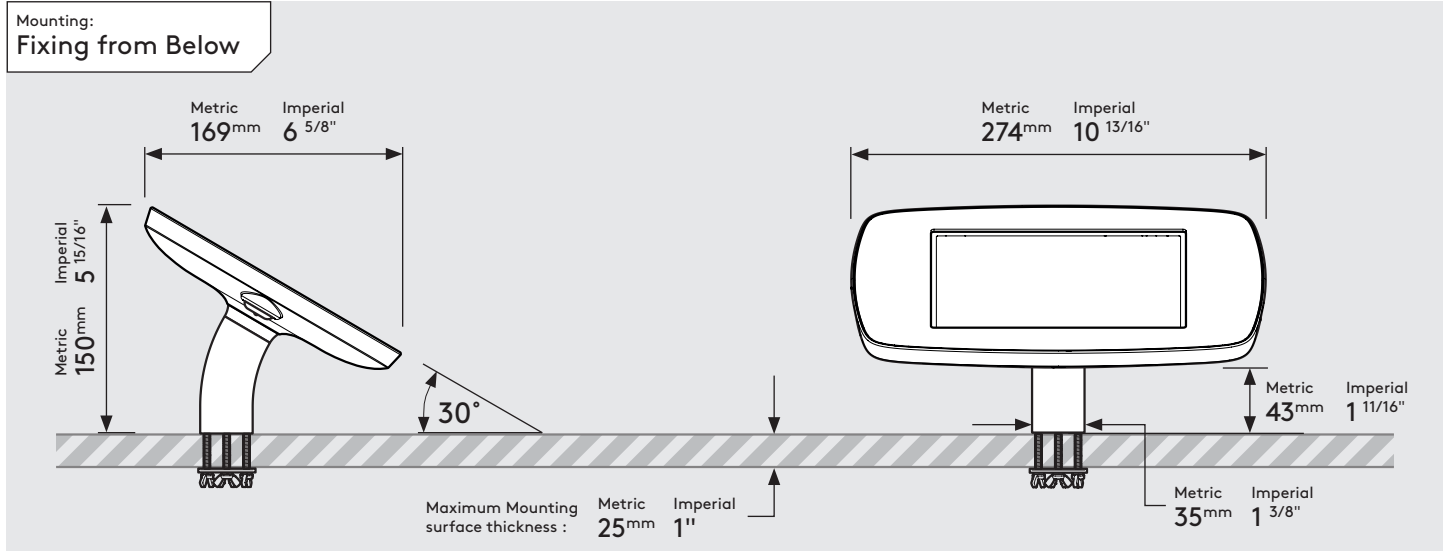

PRODUCT DATA SHEET - DESK (MINI CASE)

bouncepad®

Case:	Arm:	Mounting:	Packaged weight:	Colour:
Mini	Desk	Fixing from below	1.66kg	White Black
		Fixing from Above		

PRODUCT DATA SHEET - DESK (MIDI CASE)

bouncepad®

Case:	Arm:	Mounting:	Packaged weight:	Colour:
Midi	Desk	Fixing from below	1.84kg	White Black
		Fixing from Above		

PRODUCT DATA SHEET - DESK (MAXI CASE)

bouncepad[®]

Case:	Arm:	Mounting:	Packaged weight:	Colour:
Maxi	Desk	Fixing from below	2.07kg	White Black
		Fixing from Above		

PRODUCT DATA SHEET - DESK (MEGA CASE)

bouncepad[®]

Case:	Arm:	Mounting:	Packaged weight:	Colour:
Mega	Desk	Fixing from below	2.46kg	White Black
		Fixing from Above		