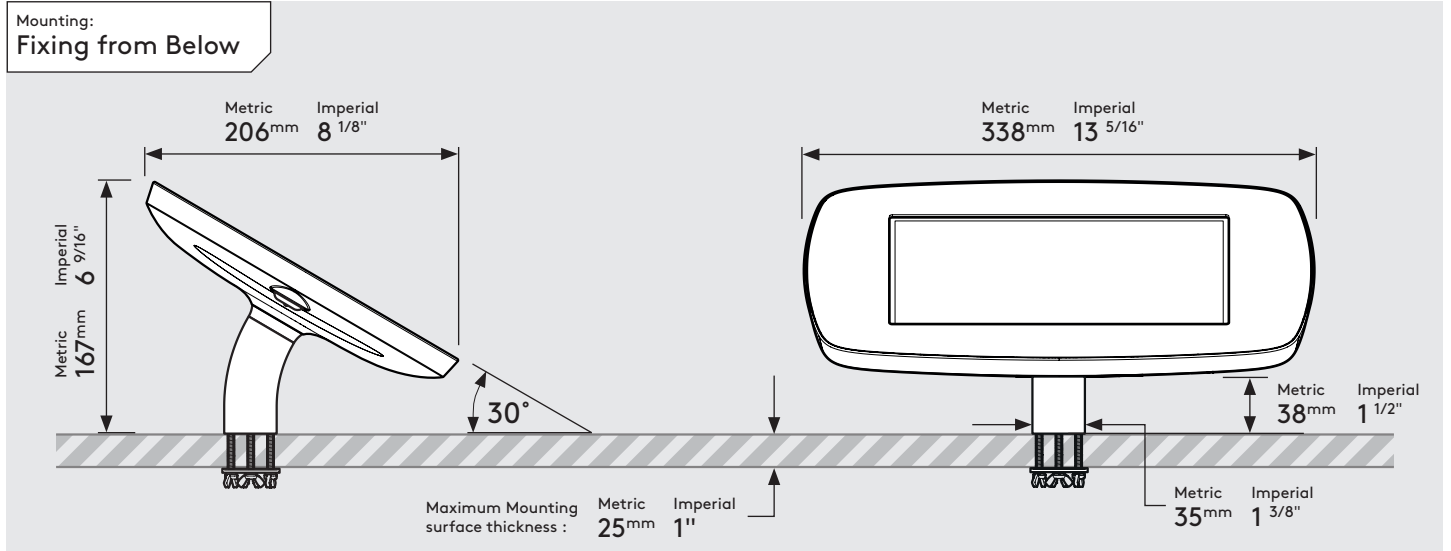

PRODUCT DATA SHEET - DESK (MINI CASE)

bouncepad®

Case:	Arm:	Mounting:	Packaged weight:	Colour:
Mini	Desk	Fixing from below	1.66kg	White Black
		Fixing from Above		

PRODUCT DATA SHEET - DESK (MIDI CASE)

bouncepad®

Case:	Arm:	Mounting:	Packaged weight:	Colour:
Midi	Desk	Fixing from below	1.84kg	White Black
		Fixing from Above		

PRODUCT DATA SHEET - DESK (MAXI CASE)

bouncepad[®]

Case:	Arm:	Mounting:	Packaged weight:	Colour:
Maxi	Desk	Fixing from below	2.07kg	White Black
		Fixing from Above		

PRODUCT DATA SHEET - DESK (MEGA CASE)

bouncepad[®]

Case:	Arm:	Mounting:	Packaged weight:	Colour:
Mega	Desk	Fixing from below	2.46kg	White Black
		Fixing from Above		