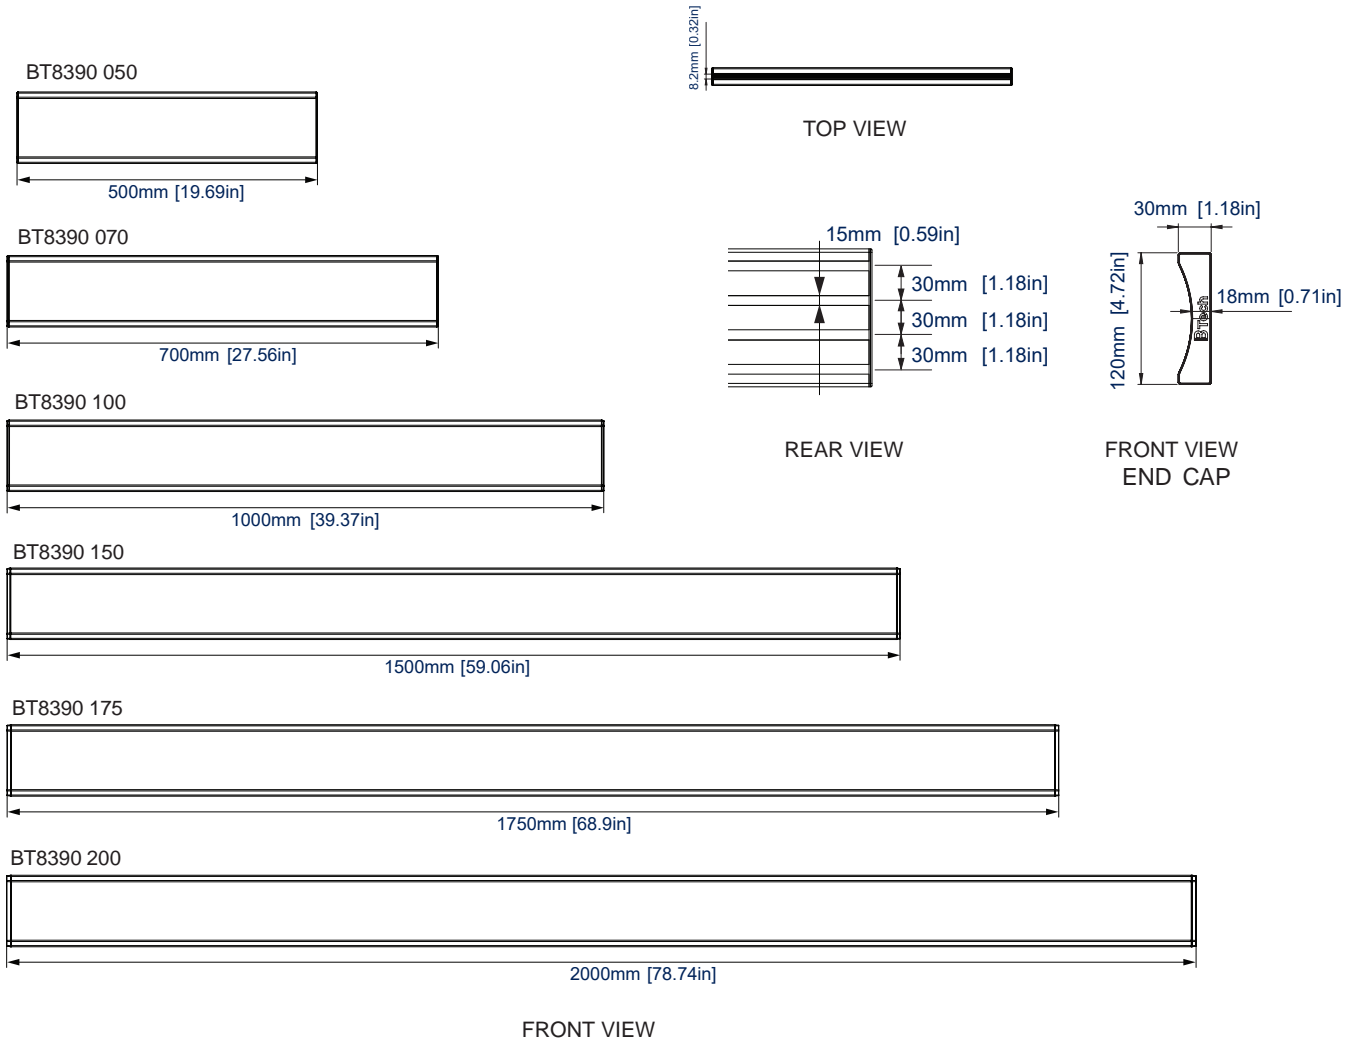

BT8390

ORDERING INFORMATION

COLOUR	LENGTH	ORDER REF	EAN
Black	0.5m	BT8390-050/B	5019318501593
Black	0.7m	BT8390-070/B	5019318501111
Black	1m	BT8390-100/B	5019318302695
Black	1.5m	BT8390-150/B	5019318501135
Black	1.75m	BT8390-175/B	5019318501159
Black	2m	BT8390-200/B	5019318501173
Black	Custom	BT8390-CT/B	5019318308925

RELATED PRODUCTS

PRODUCT CODE	NAME	DESCRIPTION
BT8380-JPK	Joining Plate Kit	Attaches BT8390 Mounting Rails to BT8380 Vertical Columns
BT8380-WFK1	Wall Fixing Kit	Attaches BT8390 Mounting Rails to a wall
BT8390-CFK	Collar Fixing Kit	Attaches BT8390 Mounting Rails to BT7052 Accessory Collars for pole mounting
BT8390-EXT	System X Rail Extension Kits	Designed to Extend BT8390 Mounting Rails to a Desired Length