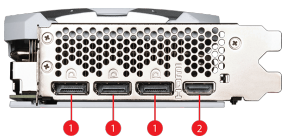

SPECIFICATIONS

| | |
|-----------------------------------|---|
| Model Name | GeForce RTX™ 4070 Ti SUPER 16G VENTUS 2X WHITE OC |
| Graphics Processing Unit | NVIDIA® GeForce RTX™ 4070 Ti SUPER |
| Interface | PCI Express® Gen 4 |
| Core Clocks | Extreme Performance: 2655 MHz (MSI Center) Boost: 2640 MHz |
| CUDA® CORES | 8448 Units |
| Memory Speed | 21 Gbps |
| Memory | 16GB GDDR6X |
| Memory Bus | 256-bit |
| Output | DisplayPort x 3 (v1.4a) HDMI™ x 1 (Supports 4K@120Hz HDR, 8K@60Hz HDR, and Variable Refresh Rate as specified in HDMI™ 2.1a) |
| HDCP Support | Y |
| Power consumption | 285 W |
| Power connectors | 16-pin x 1 |
| Recommended PSU | 700 W |
| Card Dimension (mm) | 242 x 125 x 51 mm |
| Weight (Card / Package) | 882 g / 1214 g |
| DirectX Version Support | 12 Ultimate |
| OpenGL Version Support | 4.6 |
| Maximum Displays | 4 |
| G-SYNC® technology | Y |
| Digital Maximum Resolution | 7680 x 4320 |

CONNECTIONS

1. DisplayPort
2. HDMI™

FEATURES

- Dual Fan**
Two fans and a huge heatsink ensure a cool and quiet experience for you.
- TORX FAN 4.0**
A masterpiece of teamwork, fan blades work in pairs to create unprecedented levels of focused air pressure.
- Copper Baseplate**
A solid nickel-plated copper baseplate transfers heat from the GPU to all heat pipes for better cooling.
- Core Pipe**
Precision-machined heat pipes ensure max contact to the GPU and spread heat along the full length of the heatsink.
- Reinforcing Backplate**
The reinforcing backplate features a flow-through design that provides additional ventilation.
- Zero Frozr**
The fans completely stop when temperatures are relatively low, eliminating all noise.
- MSI Center**
The exclusive MSI Center software lets you monitor, tweak and optimize MSI products in real-time.
- Afterburner**
Take full control with the most recognized and widely used graphics card overlocking software in the world.