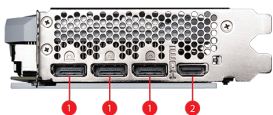

SPECIFICATIONS

Model Name	GeForce RTX™ 4070 SUPER 12G VENTUS 2X WHITE OC
Graphics Processing Unit	NVIDIA® GeForce RTX™ 4070 SUPER
Interface	PCI Express® Gen 4
Core Clocks	Extreme Performance: 2520 MHz (MSI Center) Boost: 2505 MHz
CUDA® CORES	7168 Units
Memory Speed	21 Gbps
Memory	12GB GDDR6X
Memory Bus	192-bit
Output	DisplayPort x 3 (v1.4a) HDMI™ x 1 (Supports 4K@120Hz HDR, 8K@60Hz HDR, and Variable Refresh Rate as specified in HDMI™ 2.1a)
HDCP Support	Y
Power consumption	220 W
Power connectors	16-pin x 1
Recommended PSU	650 W
Card Dimension (mm)	242 x 125 x 43 mm
Weight (Card / Package)	680 g / 998 g
DirectX Version Support	12 Ultimate
OpenGL Version Support	4.6
Maximum Displays	4
G-SYNC® technology	Y
Digital Maximum Resolution	7680 x 4320

CONNECTIONS

1. DisplayPort
2. HDMI™

FEATURES

- Dual Fan**
Two fans and a huge heatsink ensure a cool and quiet experience for you.
- TORX FAN 4.0**
A masterpiece of teamwork, fan blades work in pairs to create unprecedented levels of focused air pressure.
- Copper Baseplate**
A solid nickel-plated copper baseplate transfers heat from the GPU to all heat pipes for better cooling.
- Core Pipe**
Precision-machined heat pipes ensure max contact to the GPU and spread heat along the full length of the heatsink.
- Reinforcing Backplate**
The reinforcing backplate features a flow-through design that provides additional ventilation.
- Zero Frozr**
The fans completely stop when temperatures are relatively low, eliminating all noise.
- MSI Center**
The exclusive MSI Center software lets you monitor, tweak and optimize MSI products in real-time.
- Afterburner**
Take full control with the most recognized and widely used graphics card overlocking software in the world.