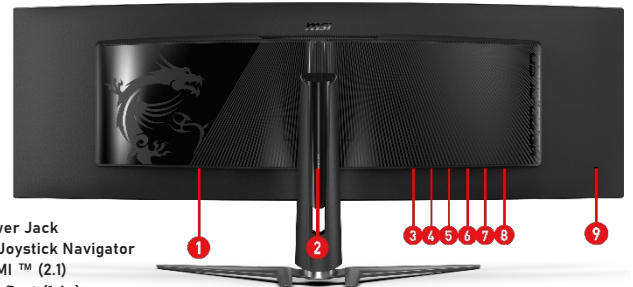

CONNECTIONS

1. AC Power Jack
2. 5-way Joystick Navigator
3. 2 x HDMI™ (2.1)
4. Display Port (1.4a)
5. USB Type-C (PD 90W)
6. 2 x USB 2.0 Type-A
7. USB 2.0 Type-B
8. Earphone out
9. Kensington lock