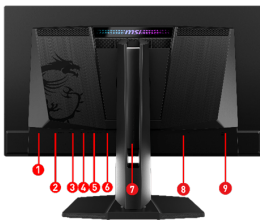

## CONNECTIONS

1. Earphone out
2. 2 x HDMI™ (2.1)
3. Display Port (1.4a)
4. USB Type-C (PD 90W)
5. USB 2.0 Type-B
6. 2 x USB 2.0 Type-A
7. 5-way Joystick Navigator
8. AC Power Jack
9. Kensington lock