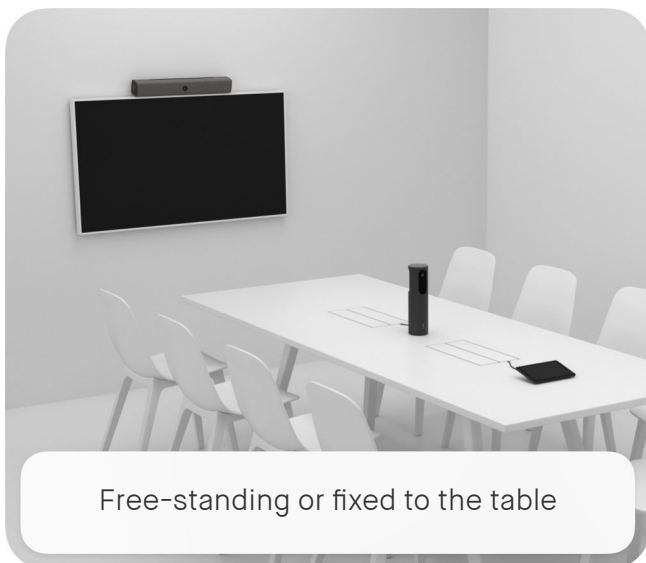

Simple setup

Neat Center can be ordered with or without a PoE power injector and comes with multiple mounting options to fit your needs, including a fixed or free-standing table mount and a ceiling mount. Neat Center can also be mounted on a tripod for ad hoc deployments anywhere throughout a space.

In the box

Neat Center
Ethernet cable: 9.8ft (3m)
Ceiling mount
Table mount

Optional Neat accessories

Ethernet cable: 16.4ft (5m)
PoE power injector*

*If using an alternative PoE power source, it must be compliant with the IEEE 802.3 af/at/bt PoE standard