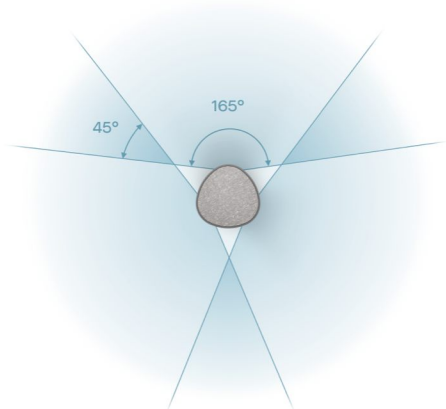

Neat Center

Accessory for video conferencing device

Neat Center is a companion device that frames people in the meeting room face-on, ensuring remote participants remain at the center of the conversation by clearly seeing and hearing everyone for complete meeting equity.

It's simple to set up, can be positioned anywhere for optimal viewing and audio, and extends the power of Neat devices and Neat Symmetry for a closer-than-ever hybrid working experience.

Broader vision

Neat Center broadens remote participants' view, giving them a 360° visual meeting experience when those in the room are talking among themselves and facing away from the primary video device.

Clearer sound

It allows remote participants to hear the conversation more clearly with an omnidirectional 16x mic array for ideal audio pickup throughout the