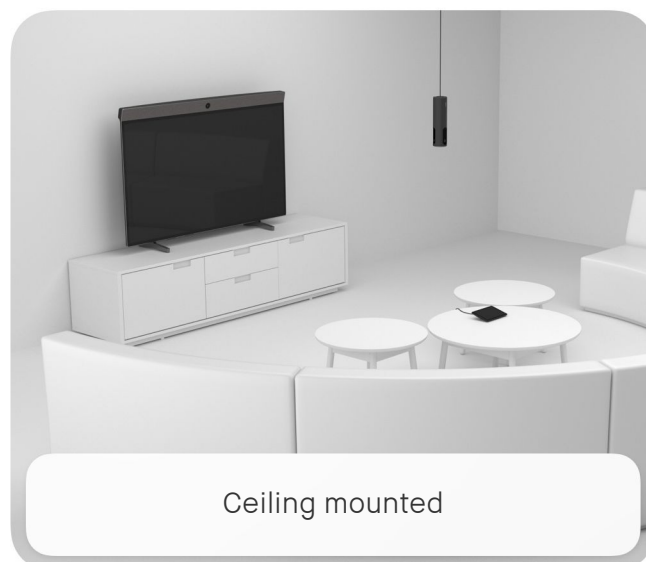

Simple setup

Neat Center can be ordered with or without a PoE power injector and comes with multiple mounting options to fit your needs, including a fixed or free-standing table mount and a ceiling mount. Neat Center can also be mounted on a tripod for ad hoc deployments anywhere throughout a space.

In the box

Neat Center
Ethernet cable: 9.8ft (3m)
Ceiling mount
Table mount

Optional Neat accessories

Ethernet cable: 16.4ft (5m)
PoE power injector*

*If using an alternative PoE power source, it must be compliant with the IEEE 802.3 af/at/bt PoE standard