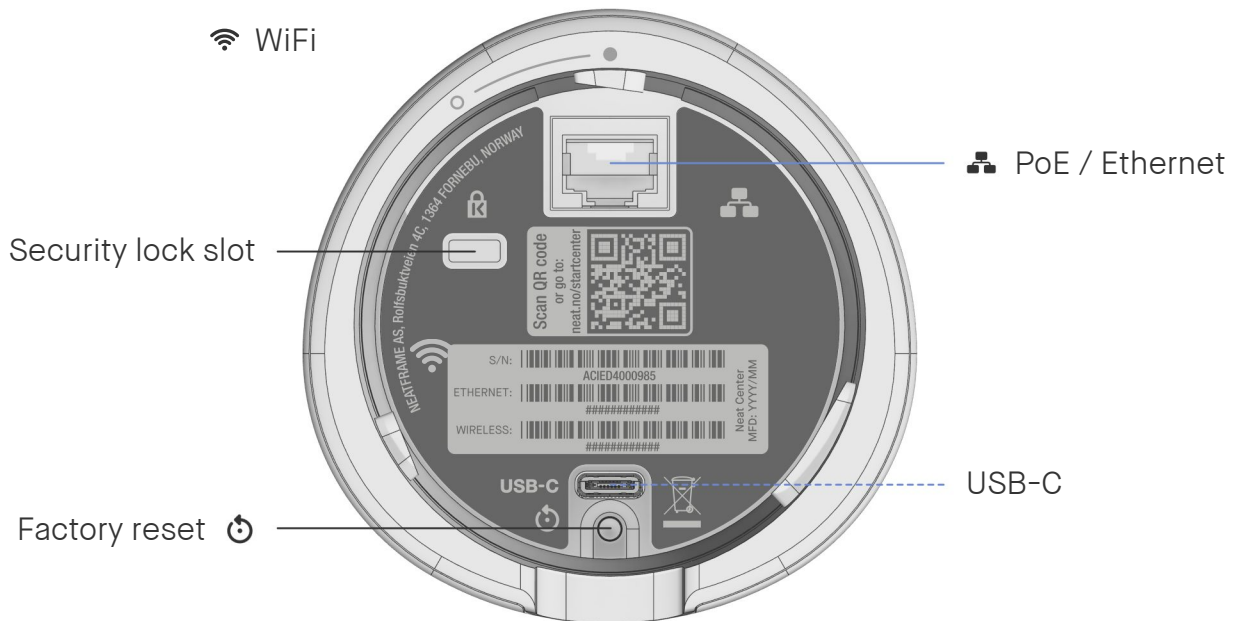

Setup and connectivity

Setup

Use the provided cables to set up the system. Connect the cables according to the illustration. Cables marked — are included. Cables marked - - - - are optional and not required for the system's basic use.

Requirements for a complete setup

Primary Neat device
PoE network or Network port and PoE power injector
Video service

Environmental requirements

Ambient operating temperature:

32° to 95° F / 0° - 35° C

Storage temperature: -4° - 140° F / -20° - 60° C

Relative humidity: 10% to 90%

Additional product information

<https://neat.no/center>