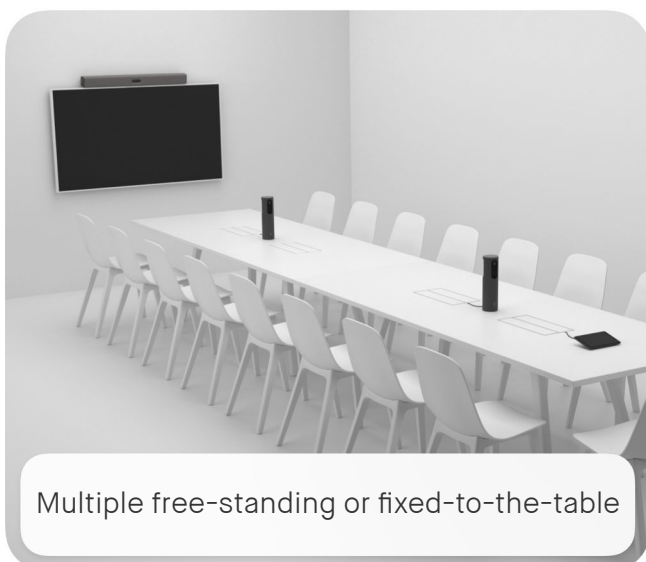

Simple setup

Neat Center can be ordered with or without a PoE power injector and comes with multiple mounting options to fit your needs, including a fixed or free-standing table mount and a ceiling mount. Neat Center can also be mounted on a tripod for ad hoc deployments anywhere throughout a space.

In the box

Neat Center
Ethernet cable: 9.8ft (3m)
Ceiling mount
Table mount

Optional Neat accessories

Ethernet cable: 16.4ft (5m)
PoE power injector*

*If using an alternative PoE power source, it must be compliant with the IEEE 802.3 af/at/bt PoE standard