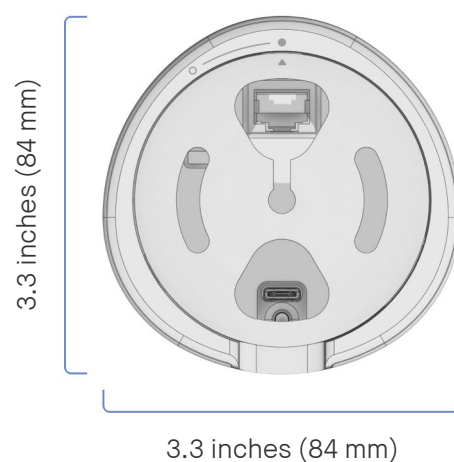

# Size and weight

## Neat Center

Height: 11.7 inches (297 mm)

Width: 3.3 inches (84 mm)

Depth: 3.3 inches (84 mm)

Weight: 3.24 pounds (1,47 kg)