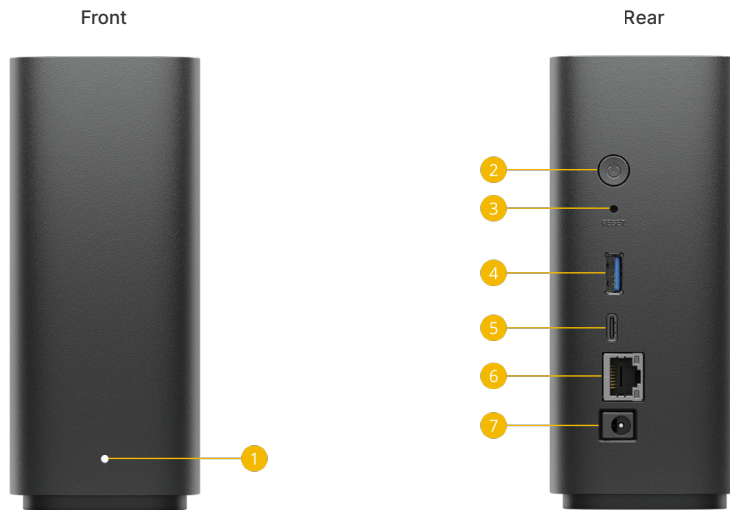

Hardware Overview

1 Status Indicator

2 Power Button

3 Reset Button

4 USB-A 3.2 Gen 1 Port

5 USB-C 3.2 Gen 1 Port

6 1 GbE RJ-45 Port

7 Power Port

Technical Specifications

General Specifications

Hardware	
Capacity	4 TB¹
Processor	Realtek RTD1619B
Memory	1 GB DDR4
LAN port	1 × 1 GbE RJ-45
External ports	• 1 × USB-A 3.2 Gen 1 port • 1 × USB-C 3.2 Gen 1 port
Dimensions (H×W×D)	148.0 × 62.6 × 196.3mm
Weight	820g