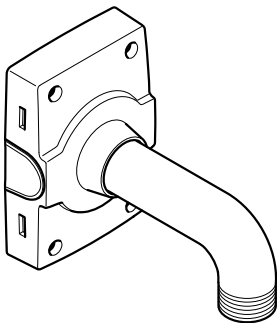

## AXIS TP3004-E Wall Mount Black