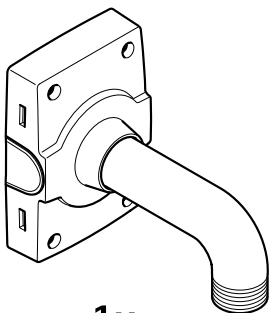

AXIS TP3004-E Wall Mount Black

1x