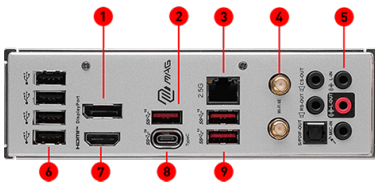

SPECIFICATIONS

Model Name	MAG B760M MORTAR WIFI II
CPU Support	Support Intel® Core™ 14th/ 13th/ 12th Gen Processors, Intel® Pentium® Gold and Celeron® Processors
CPU Socket	LGA 1700
Chipset	Intel® B760 Chipset
Expansion Slots	1x PCIe 5.0 x16 slot, 1x PCIe 3.0 x4 slot
Display Interface	Support 4K@60Hz as specified in HDMI™ 2.1, DisplayPort 1.4 - Requires Processor Graphics
Memory Support	4 DIMMs, Dual Channel DDR5-7800+MHz(OC)
Storage	3x M.2 Gen4 x4 64Gbps slots 4x SATA 6Gb/s ports
USB ports	1x USB 3.2 Gen2x2 20Gps(Type-C) 1x USB 3.2 Gen2 10Gps(Type-C) 3x USB 3.2 Gen2 10Gps (Type-A) 2x USB 3.2 Gen1 5 Gps (Type-A) 8 x USB 2.0
LAN	Realtek® RTL8125BG 2.5Gbps LAN
Wireless / Bluetooth	Intel® Wi-Fi 6E, Bluetooth 5.3
Audio	8-Channel (7.1) HD Audio with Audio Boost

CONNECTIONS

1. Display Port
2. USB 3.2 Gen 2 10Gbps (Type-A)
3. 2.5G LAN
4. Wi-Fi / Bluetooth
5. Audio Connectors
6. USB 2.0 (Type-A)
7. HDMI™
8. USB 3.2 Gen 2x2 20Gbps (Type-C)
9. USB 3.2 Gen 2 10Gbps (Type-A)