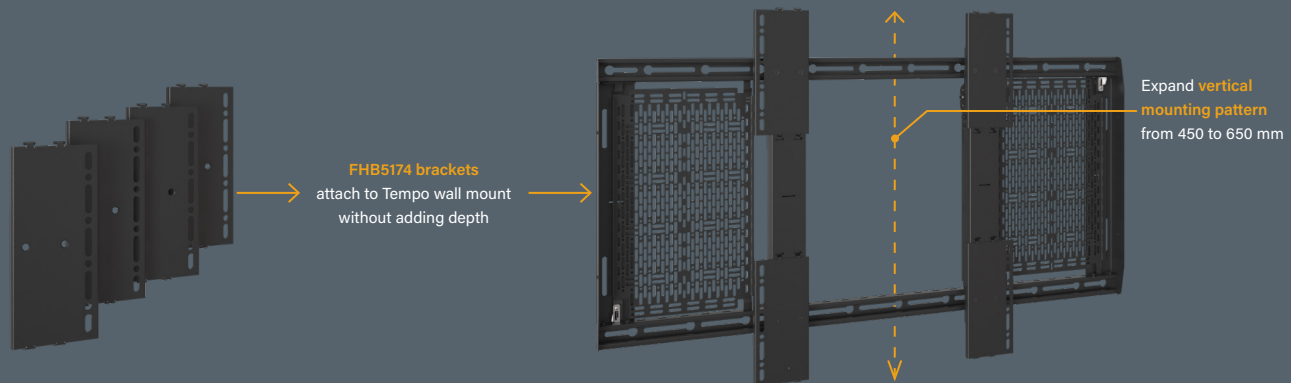

AS3A100

CAMERA SHELF

FOR TEMPO FLAT PANEL WALL MOUNT SYSTEM

SHIPS MOSTLY ASSEMBLED!
Just fasten the camera shelf to the vertical bracket.

AS3A101

VIDEO-SOUND BAR MOUNT

FOR TEMPO FLAT PANEL WALL MOUNT SYSTEM

SHIPS MOSTLY ASSEMBLED!
Just fasten the sound bar mount to the vertical bracket.

AS3A102

CRESTRON® UC BRACKET ACCESSORY

FOR TEMPO FLAT PANEL WALL MOUNT SYSTEM

FHB5174

650 MM INTERFACE EXTENDERS

FOR TEMPO FLAT PANEL WALL MOUNT SYSTEM