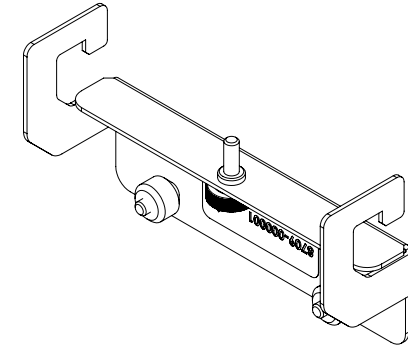

AS3A100

CAMERA SHELF

FOR TEMPO FLAT PANEL WALL MOUNT SYSTEM

SHIPS MOSTLY ASSEMBLED!
Just fasten the camera shelf to the vertical bracket.

AS3A101

VIDEO-SOUND BAR MOUNT

FOR TEMPO FLAT PANEL WALL MOUNT SYSTEM

SHIPS MOSTLY ASSEMBLED!
Just fasten the sound bar mount to the vertical bracket.

AS3A102

CRESTRON® UC BRACKET ACCESSORY

FOR TEMPO FLAT PANEL WALL MOUNT SYSTEM

FHB5174

650 MM INTERFACE EXTENDERS

FOR TEMPO FLAT PANEL WALL MOUNT SYSTEM