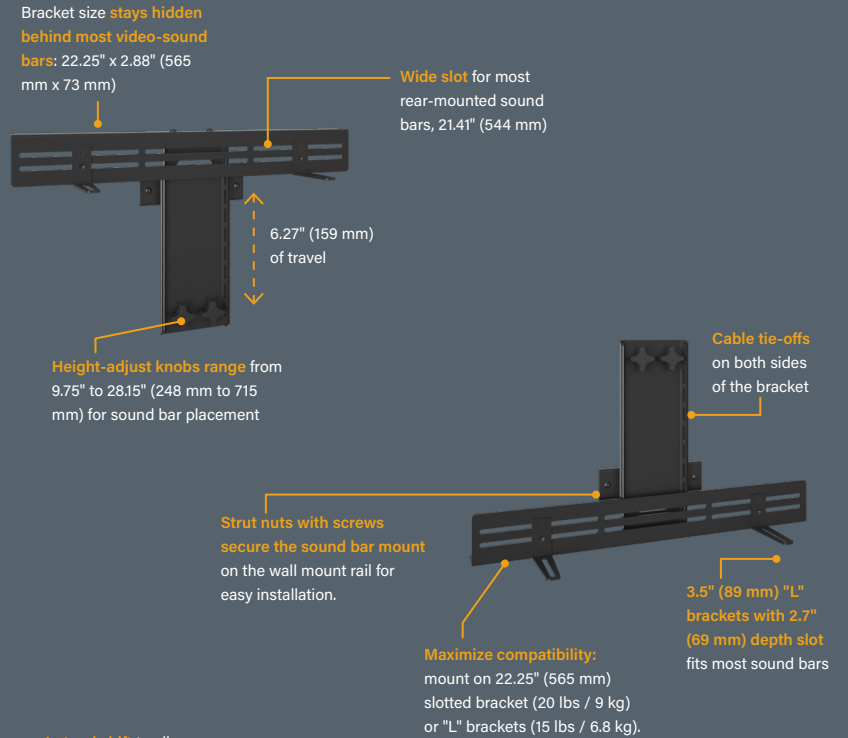

AS3A100

CAMERA SHELF

FOR TEMPO FLAT PANEL WALL MOUNT SYSTEM

SHIPS MOSTLY ASSEMBLED!
Just fasten the camera shelf to the vertical bracket.

AS3A101

VIDEO-SOUND BAR MOUNT

FOR TEMPO FLAT PANEL WALL MOUNT SYSTEM

SHIPS MOSTLY ASSEMBLED!
Just fasten the sound bar mount to the vertical bracket.

AS3A102

CRESTRON® UC BRACKET ACCESSORY

FOR TEMPO FLAT PANEL WALL MOUNT SYSTEM

FHB5174

650 MM INTERFACE EXTENDERS

FOR TEMPO FLAT PANEL WALL MOUNT SYSTEM