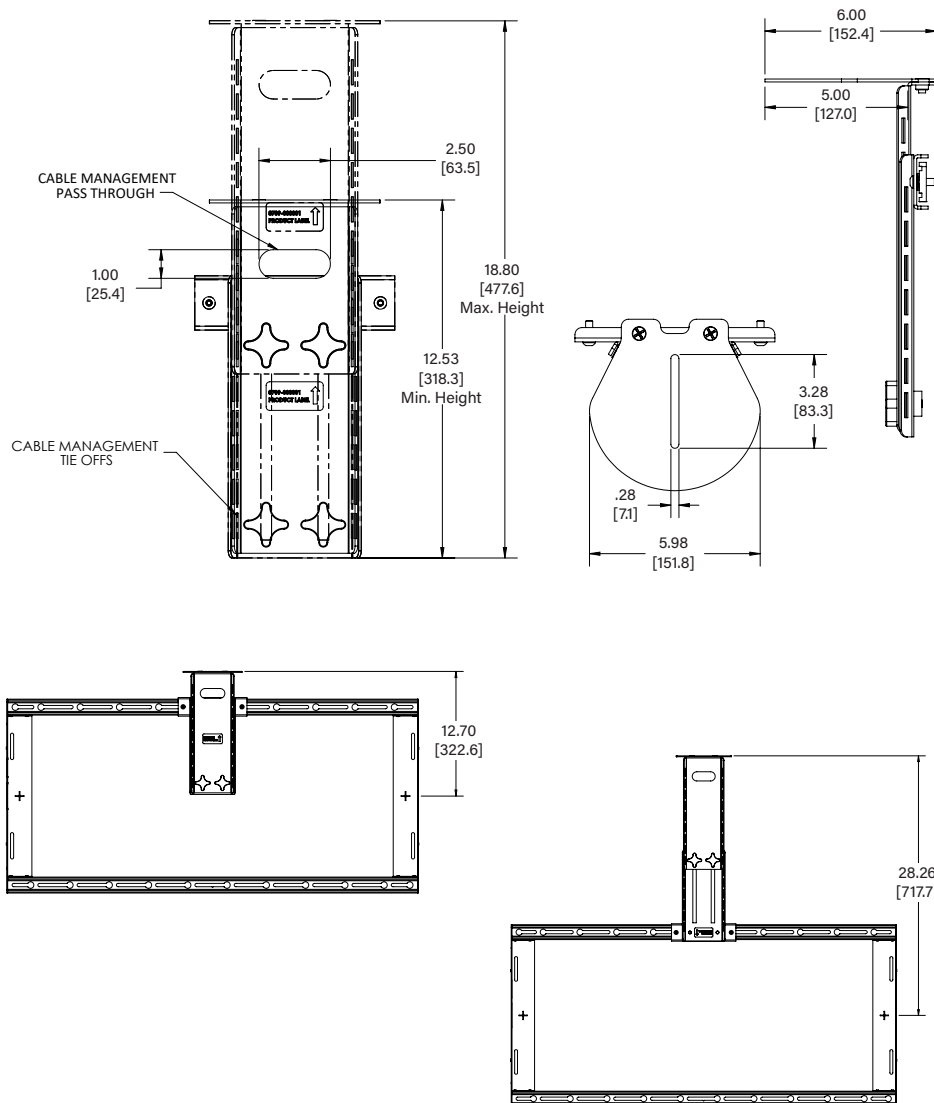

CHIEF[®]
A brand of  Legrand

**PICK UP
THE PACE
WITH
TEMPO**

TEMPO[™] FLAT PANEL WALL MOUNT ACCESSORIES

Complete your AV system installations with these Installer Inspired accessories for use with Tempo[™] Flat Panel Wall Mount Systems!

AS3A100

CAMERA SHELF

FOR TEMPO FLAT PANEL WALL MOUNT SYSTEM

SHIPS MOSTLY ASSEMBLED!
Just fasten the camera shelf to the vertical bracket.

AS3A101

VIDEO-SOUND BAR MOUNT

FOR TEMPO FLAT PANEL WALL MOUNT SYSTEM

SHIPS MOSTLY ASSEMBLED!
Just fasten the sound bar mount to the vertical bracket.

AS3A102

CRESTRON® UC BRACKET ACCESSORY

FOR TEMPO FLAT PANEL WALL MOUNT SYSTEM

FHB5174

650 MM INTERFACE EXTENDERS

FOR TEMPO FLAT PANEL WALL MOUNT SYSTEM