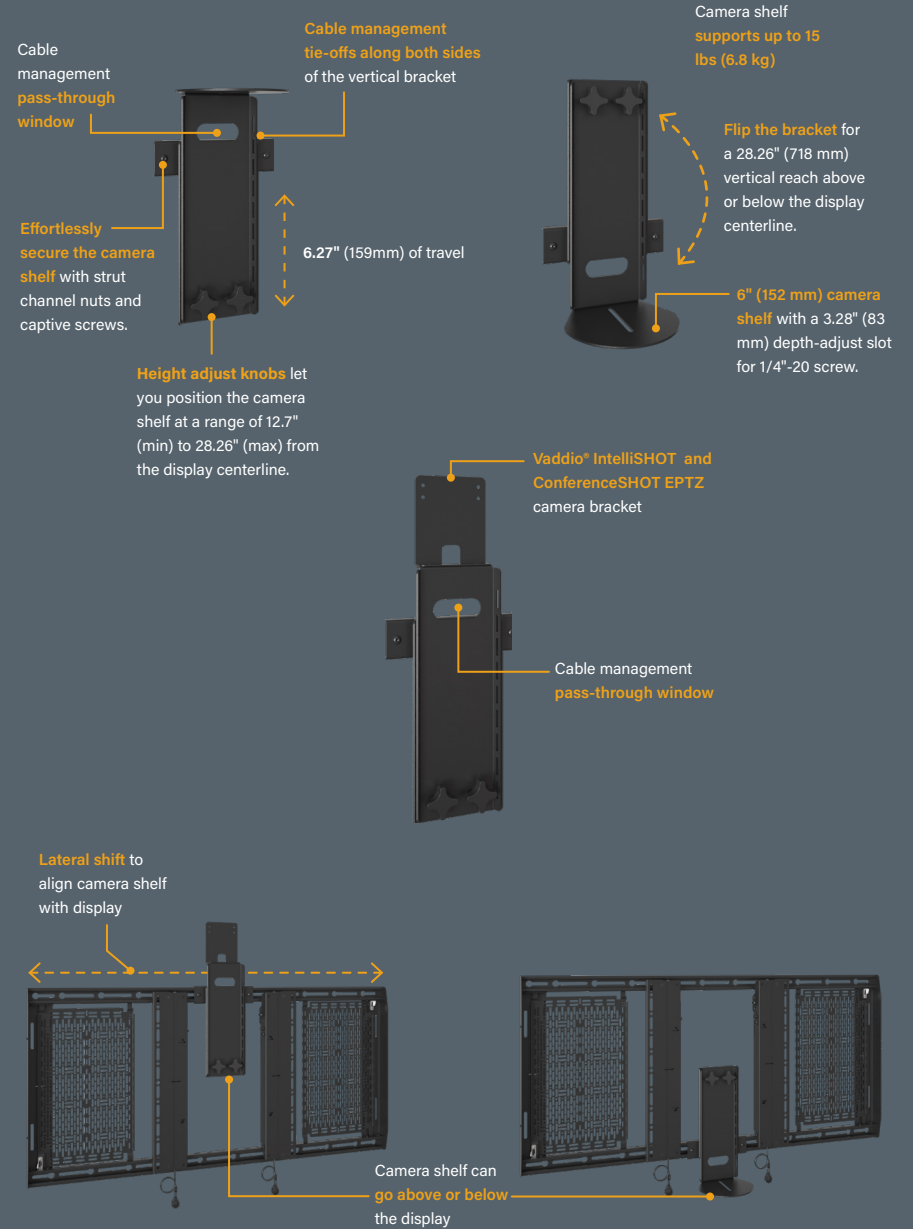

CHIEF[®]
A brand of  Legrand

**PICK UP
THE PACE
WITH
TEMPO**

TEMPO[™] FLAT PANEL WALL MOUNT ACCESSORIES

Complete your AV system installations with these Installer Inspired accessories for use with Tempo[™] Flat Panel Wall Mount Systems!

AS3A100

CAMERA SHELF

FOR TEMPO FLAT PANEL WALL MOUNT SYSTEM

SHIPS MOSTLY ASSEMBLED!
Just fasten the camera shelf to the vertical bracket.

AS3A101

VIDEO-SOUND BAR MOUNT

FOR TEMPO FLAT PANEL WALL MOUNT SYSTEM

SHIPS MOSTLY ASSEMBLED!
Just fasten the sound bar mount to the vertical bracket.

AS3A102

CRESTRON® UC BRACKET ACCESSORY

FOR TEMPO FLAT PANEL WALL MOUNT SYSTEM

FHB5174

650 MM INTERFACE EXTENDERS

FOR TEMPO FLAT PANEL WALL MOUNT SYSTEM