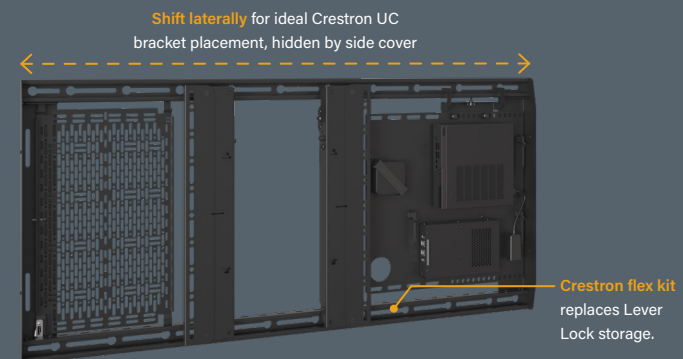

CHIEF[®]
A brand of  Legrand

**PICK UP
THE PACE
WITH
TEMPO**

TEMPO[™] FLAT PANEL WALL MOUNT ACCESSORIES

Complete your AV system installations with these Installer Inspired accessories for use with Tempo[™] Flat Panel Wall Mount Systems!

AS3A100

CAMERA SHELF

FOR TEMPO FLAT PANEL WALL MOUNT SYSTEM

SHIPS MOSTLY ASSEMBLED!
Just fasten the camera shelf to the vertical bracket.

AS3A101

VIDEO-SOUND BAR MOUNT

FOR TEMPO FLAT PANEL WALL MOUNT SYSTEM

SHIPS MOSTLY ASSEMBLED!
Just fasten the sound bar mount to the vertical bracket.

AS3A102

CRESTRON® UC BRACKET ACCESSORY

FOR TEMPO FLAT PANEL WALL MOUNT SYSTEM

FHB5174

650 MM INTERFACE EXTENDERS

FOR TEMPO FLAT PANEL WALL MOUNT SYSTEM