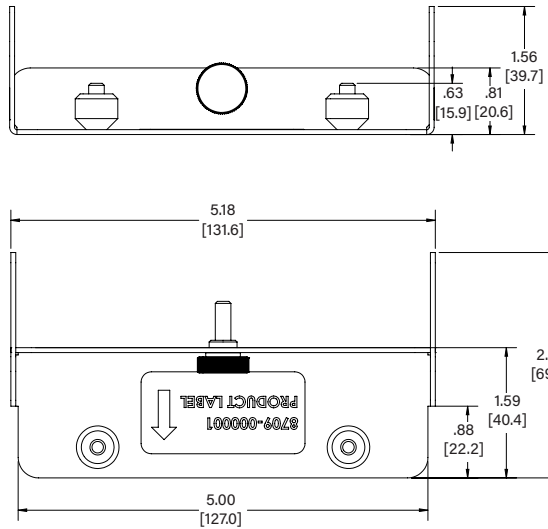

AS3A100

CAMERA SHELF

FOR TEMPO FLAT PANEL WALL MOUNT SYSTEM

SHIPS MOSTLY ASSEMBLED!
Just fasten the camera shelf to the vertical bracket.

AS3A101

VIDEO-SOUND BAR MOUNT

FOR TEMPO FLAT PANEL WALL MOUNT SYSTEM

SHIPS MOSTLY ASSEMBLED!
Just fasten the sound bar mount to the vertical bracket.

AS3A102

CRESTRON® UC BRACKET ACCESSORY

FOR TEMPO FLAT PANEL WALL MOUNT SYSTEM

FHB5174

650 MM INTERFACE EXTENDERS

FOR TEMPO FLAT PANEL WALL MOUNT SYSTEM