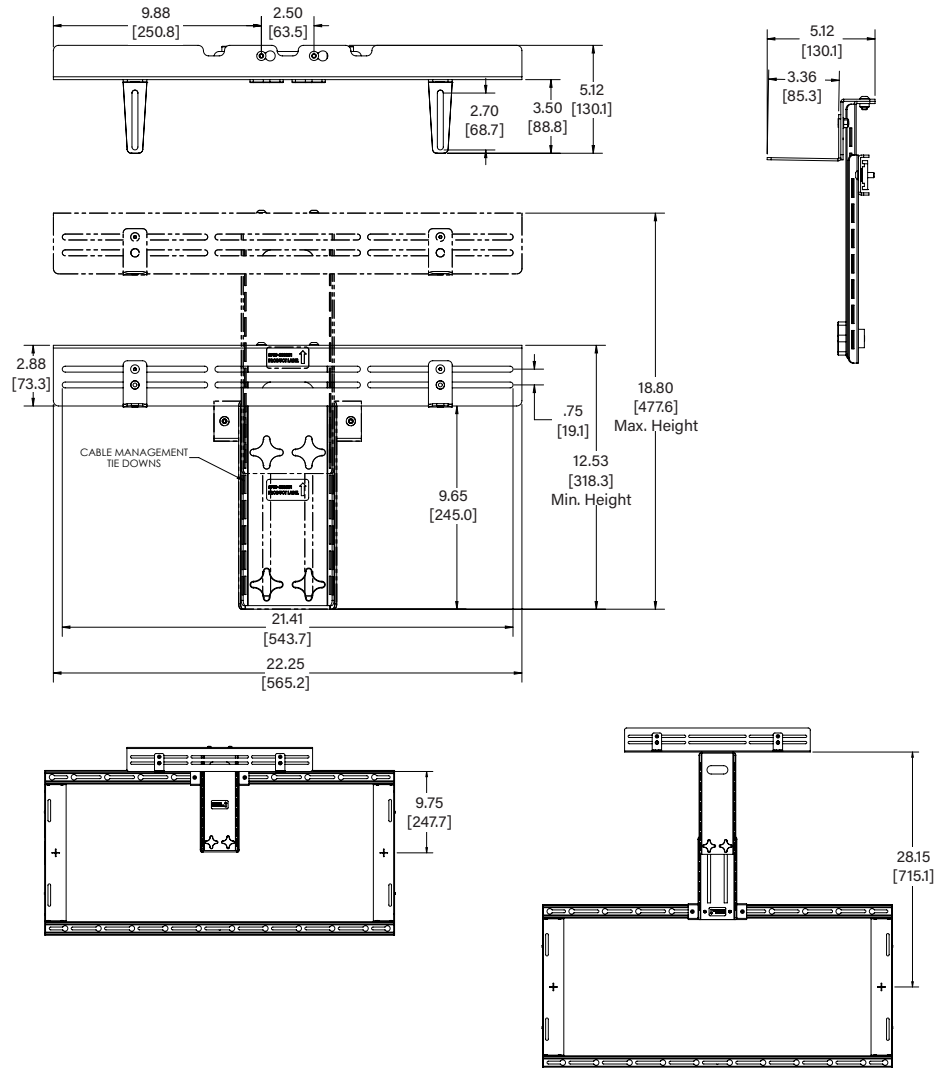

AS3A100

CAMERA SHELF

FOR TEMPO FLAT PANEL WALL MOUNT SYSTEM

SHIPS MOSTLY ASSEMBLED!
Just fasten the camera shelf to the vertical bracket.

AS3A101

VIDEO-SOUND BAR MOUNT

FOR TEMPO FLAT PANEL WALL MOUNT SYSTEM

SHIPS MOSTLY ASSEMBLED!
Just fasten the sound bar mount to the vertical bracket.

AS3A102

CRESTRON® UC BRACKET ACCESSORY

FOR TEMPO FLAT PANEL WALL MOUNT SYSTEM

FHB5174

650 MM INTERFACE EXTENDERS

FOR TEMPO FLAT PANEL WALL MOUNT SYSTEM