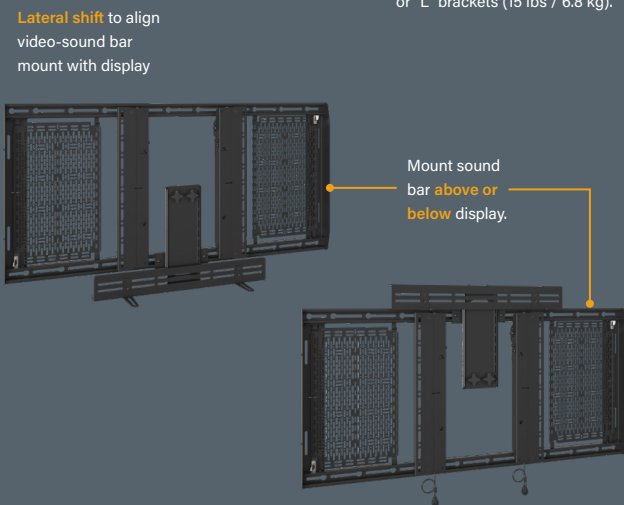

AS3A100

CAMERA SHELF

FOR TEMPO FLAT PANEL WALL MOUNT SYSTEM

SHIPS MOSTLY ASSEMBLED!
Just fasten the camera shelf to the vertical bracket.

AS3A101

VIDEO-SOUND BAR MOUNT

FOR TEMPO FLAT PANEL WALL MOUNT SYSTEM

SHIPS MOSTLY ASSEMBLED!
Just fasten the sound bar mount to the vertical bracket.

AS3A102

CRESTRON® UC BRACKET ACCESSORY

FOR TEMPO FLAT PANEL WALL MOUNT SYSTEM

FHB5174

650 MM INTERFACE EXTENDERS

FOR TEMPO FLAT PANEL WALL MOUNT SYSTEM