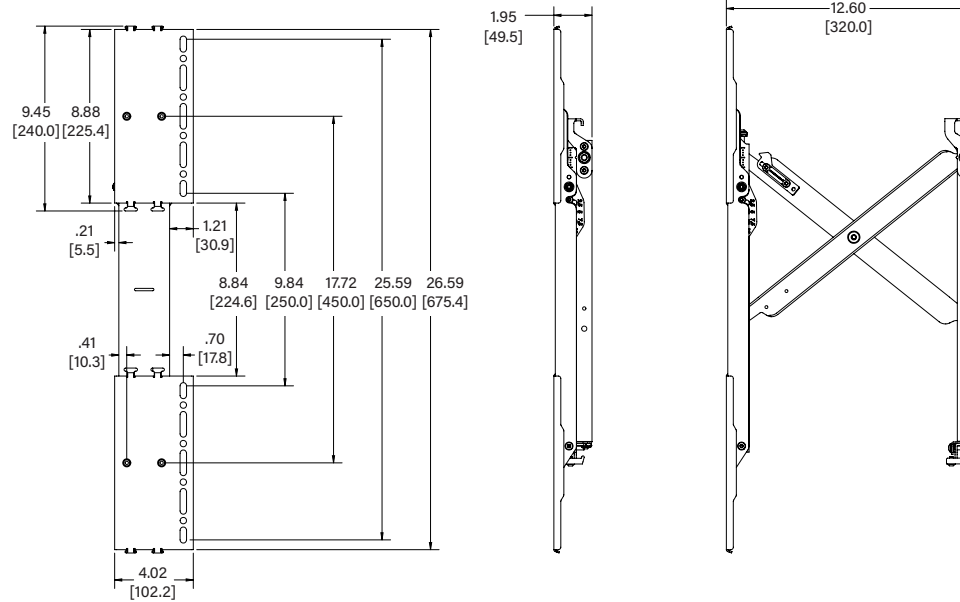

SHIPS MOSTLY ASSEMBLED!
Just fasten the sound bar mount to the vertical bracket.

AS3A102

CRESTRON® UC BRACKET ACCESSORY

FOR TEMPO FLAT PANEL WALL MOUNT SYSTEM

FHB5174

650 MM INTERFACE EXTENDERS

FOR TEMPO FLAT PANEL WALL MOUNT SYSTEM