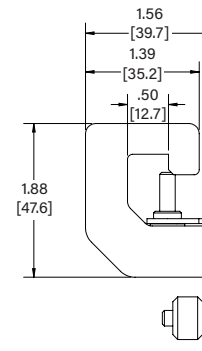

AS3A102

CRESTRON® UC BRACKET ACCESSORY

FOR TEMPO FLAT PANEL WALL MOUNT SYSTEM