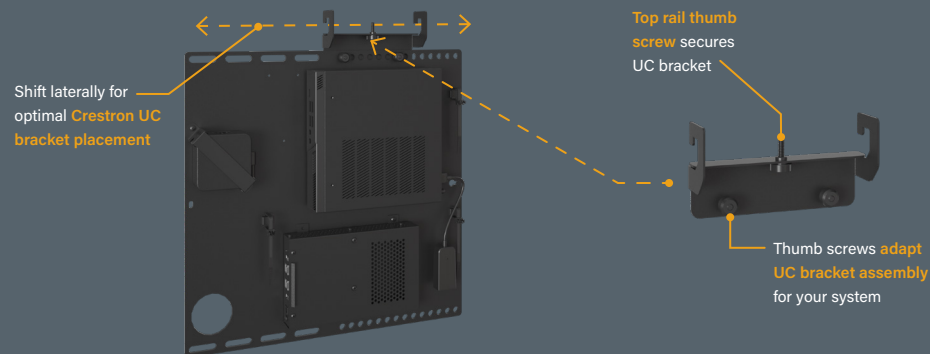

CHIEF[®]
A brand of  Legrand

**PICK UP
THE PACE
WITH
TEMPO**

TEMPO[™] FLAT PANEL WALL MOUNT ACCESSORIES

Complete your AV system installations with these Installer Inspired accessories for use with Tempo[™] Flat Panel Wall Mount Systems!

AS3A100

CAMERA SHELF

FOR TEMPO FLAT PANEL WALL MOUNT SYSTEM

SHIPS MOSTLY ASSEMBLED!
Just fasten the camera shelf to the vertical bracket.

AS3A101

VIDEO-SOUND BAR MOUNT

FOR TEMPO FLAT PANEL WALL MOUNT SYSTEM

SHIPS MOSTLY ASSEMBLED!
Just fasten the sound bar mount to the vertical bracket.

AS3A102

CRESTRON® UC BRACKET ACCESSORY

FOR TEMPO FLAT PANEL WALL MOUNT SYSTEM

FHB5174

650 MM INTERFACE EXTENDERS

FOR TEMPO FLAT PANEL WALL MOUNT SYSTEM