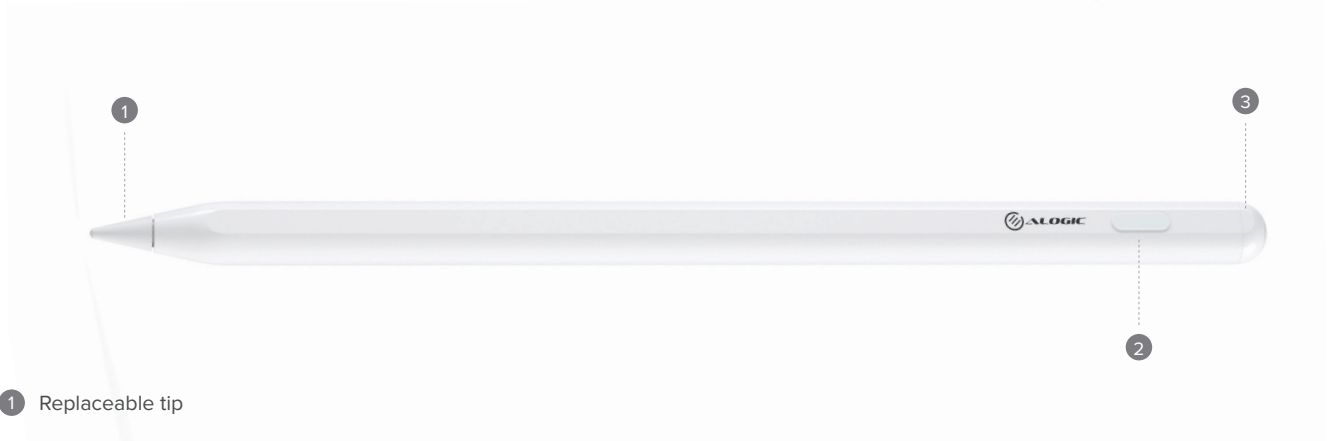

- 1 Replaceable tip
- 2 Physical Button
- 3 Charging/Power On signal

Physical Characteristics

Weight: 15g
Colours: White, Pastel Blue, Pastel Green, Pastel Pink, Yellow, Black

Warranty

2 Years

Package Contents

1 x ALOGIC iPad Stylus Pen
1 x Charging Cable

Power

- Working time: 8-10 hours
- Standby time: 30 days
- Charging time: 1.5 hour
- Supports wireless and wired charging

Device Compatibility

Compatible with all iPads released in 2018 and later running iOS Version 12.2 or above.
Supports wireless charging on iPad Mini 6 / Air 4 / Pro

Wireless charging and attachment not supported for 2024 model iPads (iPad Air 6th Gen, iPad Pro M4/7th Gen).

Features

- Instant connection; no requirement to download or install any software
- Replaceable tip, compatible with Apple original tips
- Features Palm Rejection and Tilt Sensor
- On screen power display
- Physical button + Attach Switch
- Shortcut function: Click HOME, double-click multitasking