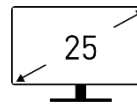

PRO MP251

Business & Productivity Monitor

Broadened Display

View your applications, spreadsheets and more with a perfect 24.5-inch screen and experience a breathtaking screen that comes with Full HD resolution

VESA Mount Support

To be mounted on the wall of your office & home with a VESA standard design which can make it completely invisible on a desk

SPECIFICATIONS

Type / Size	24.5"
Active Display Area (mm)	543.7(H)x302.6(V)
Curvature	Flat
Panel Type	IPS
Resolution	1920 x 1080 (Full HD)
Pixel Pitch	0.2832(H)x0.2802(V)
Aspect Ratio	16:9
Brightness (nits)	300 cd/m ²
Contrast Ratio	1300:1
Refresh Rate	100Hz
Response Time	1ms (MPRT) / 4ms (GTG)
View Angles	178° (H) / 178° (V)
sRGB	101% (CIE 1976)
Surface Treatment	Anti-glare
Display Colors	16.7M
Color Bit	8 bits (6 bits + FRC)
Video Interface	1x HDMI (1.4b) 1x D-Sub (VGA)
Audio Interface	1x Line-in 1x Headphone-out
Speaker	2x 2W
Power Type	External Adaptor 12V 2.5A
Power Input	100~240V, 50~60Hz
Adjustment (Tilt)	-5° ~ 20°
Kensington Lock	Yes
VESA Mounting	100 x 100 mm
Dimension (W x D x H)	557.5 x 207.2 x 422.1 mm (21.95 x 8.16 x 16.62 inch)
Weight (NW / GW)	2.9 kg /4.4 kg
Dimension (W x D x H) With Carton	630x x125 x 411 mm (24.8 x 4.92 x 16.18 inch)
Accessory	1x HDMI Cable, 1x Power Adaptor, 1x Power Cord, 1x Quick Guide
Note	HDMI: 1920 x 1080 (Up to 100Hz) D-Sub: 1920 x 1080 (Up to 60Hz) Adaptive-Sync Support