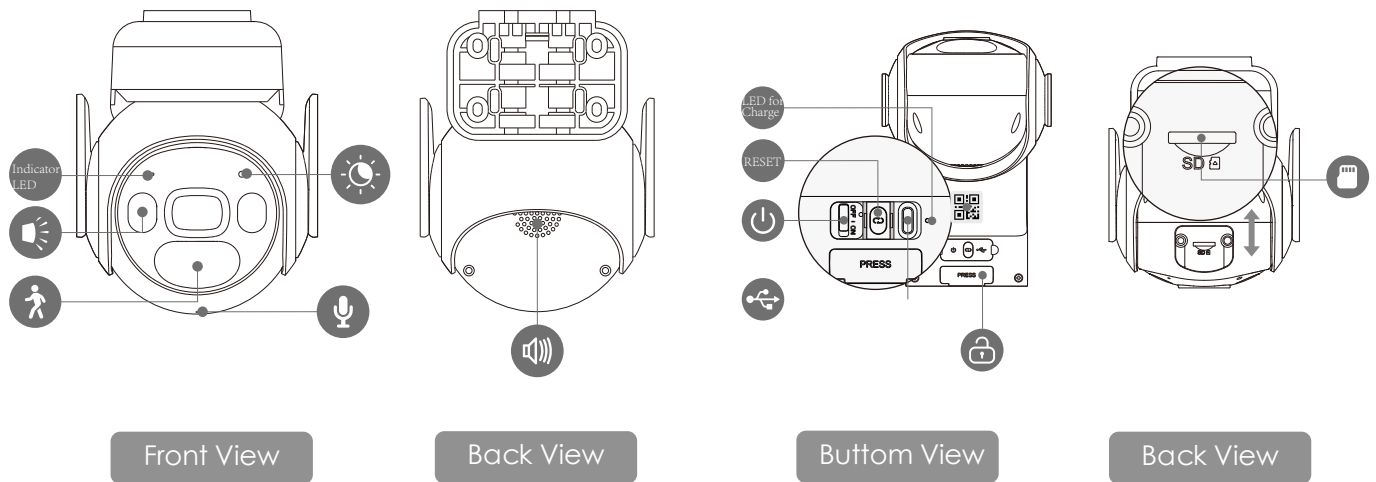

Specifications

Camera

3MP(2304*1296)
Night Vision: 20m(23ft) Distance
3.6mm Fixed Lens
Field of View : 88° (H), 45° (V), 107° (D),
(330° Pan, 90° Tilt)

Video & Audio

Video Compression : H.265
Up to 15fps Frame Rate
8x Digital Zoom
Two-way Audio

Notice Management

Motion Detection
Human Detection
Configurable Region
Performance mode

Storage

Local Storage: SD Card (Up to 256GB)
Cloud Storage: Imou Subscription Plan
Record, view, and save events in your Imou app with a 31 day trial of the Imou Subscription Plan.

Network

Wi-Fi:IEEE802.11b/g/n,50m Open Field
Imou App: iOS, Android

Auxiliary Interface

Built-in Mic & Speaker
Power on / off Button
Reset Button

General

DC 5V 2A Power / Imou Solar Panel Supply
Power Consumption:< 3.5W
Operating Temperature:-20°C~+50°C (-4°F~122°F)
Charging Temperature:-0°C~+45°C (32°F~112°F)
Camera Dimensions: XX × XX × XXmm (XX × XX × XX inch)
Camera Weight: XXg (XXXlb)
FCC,CE,IC...

What's in the box

- 1x Camera
- 1x Power Cable(1m)
- 1x Mounting Template
- 4x Screws
- 1x Quick Start Guide
- 1x Mounting Bracket
- 4x Expansion Screw