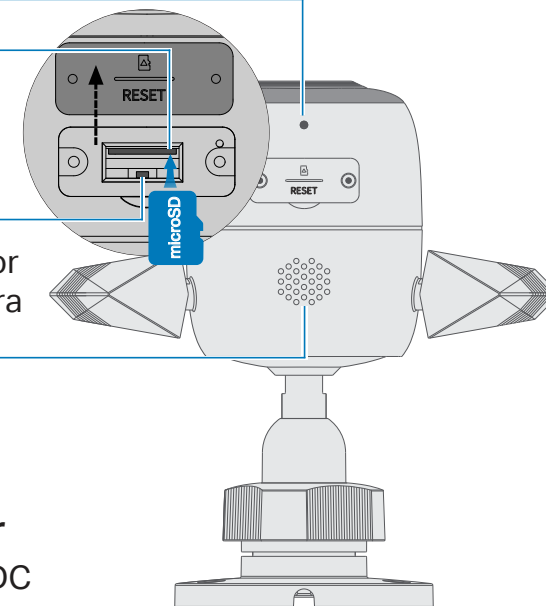

// Specifications

Hardware

- Port: Ethernet through RJ45 Port
- Button: RESET button
- LED: System LED
- Adapter Input: 100-240 V, 50/60 Hz, 0.3 A
- Adapter Output: 9.0 V, 0.6 A (DC Power)
- Typical Power Consumption: 5 W
- Maximum Power Consumption: 5.4 W
- External Storage: microSD card slot (Supports up to 512GB)
- Dimensions (W x D x H): 5.6*4.1*2.5 in. (142.3*103.4*64.3 mm)
- Weatherproof Rating: IP66
- Power Cord Length: 3 m
- Weatherproof Ratings: IP66

Others

- Certification: CE, RCM, RoHS, NCC, BSMI
- Package Contents:

1-Pack	2-Pack
Tapo C310 Camera × 1	Tapo C310 Camera × 2
Power Adapter × 1	Power Adapter × 2
Waterproof Seal × 1	Waterproof Seal × 2
Mounting Anchors × 3	Mounting Anchors × 6
Mounting Screws × 3	Mounting Screws × 6
Mounting Template × 1	Mounting Template × 2
Waterproof Cable Attachments × 1	Waterproof Cable Attachments × 2
Quick Start Guide	Quick Start Guide
- Operating Temperature: -20 °C ~ 45 °C (-4°F ~ 113°F)
- Operating Humidity: 10%~90%RH, Non-condensing

// Appearance

Front Panel

Bottom Panel

MIC

microSD Card Slot

Insert a microSD card for local recording

RESET

Hold for 5s to reset Wi-Fi or 10s to factory reset camera