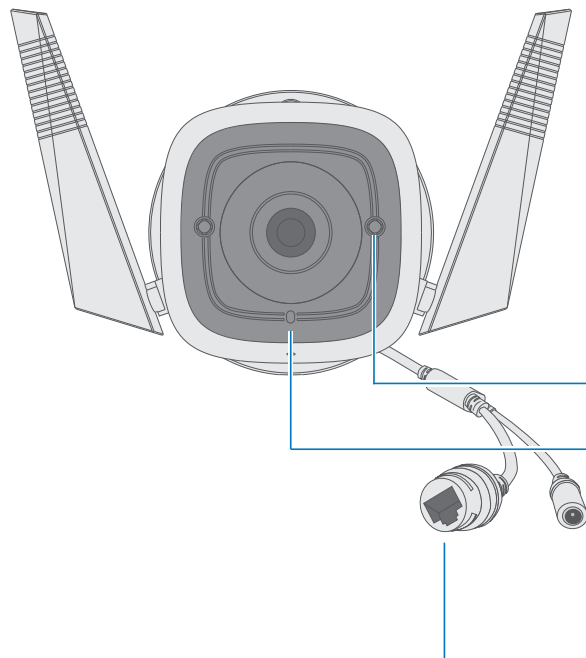

// Appearance

Front Panel