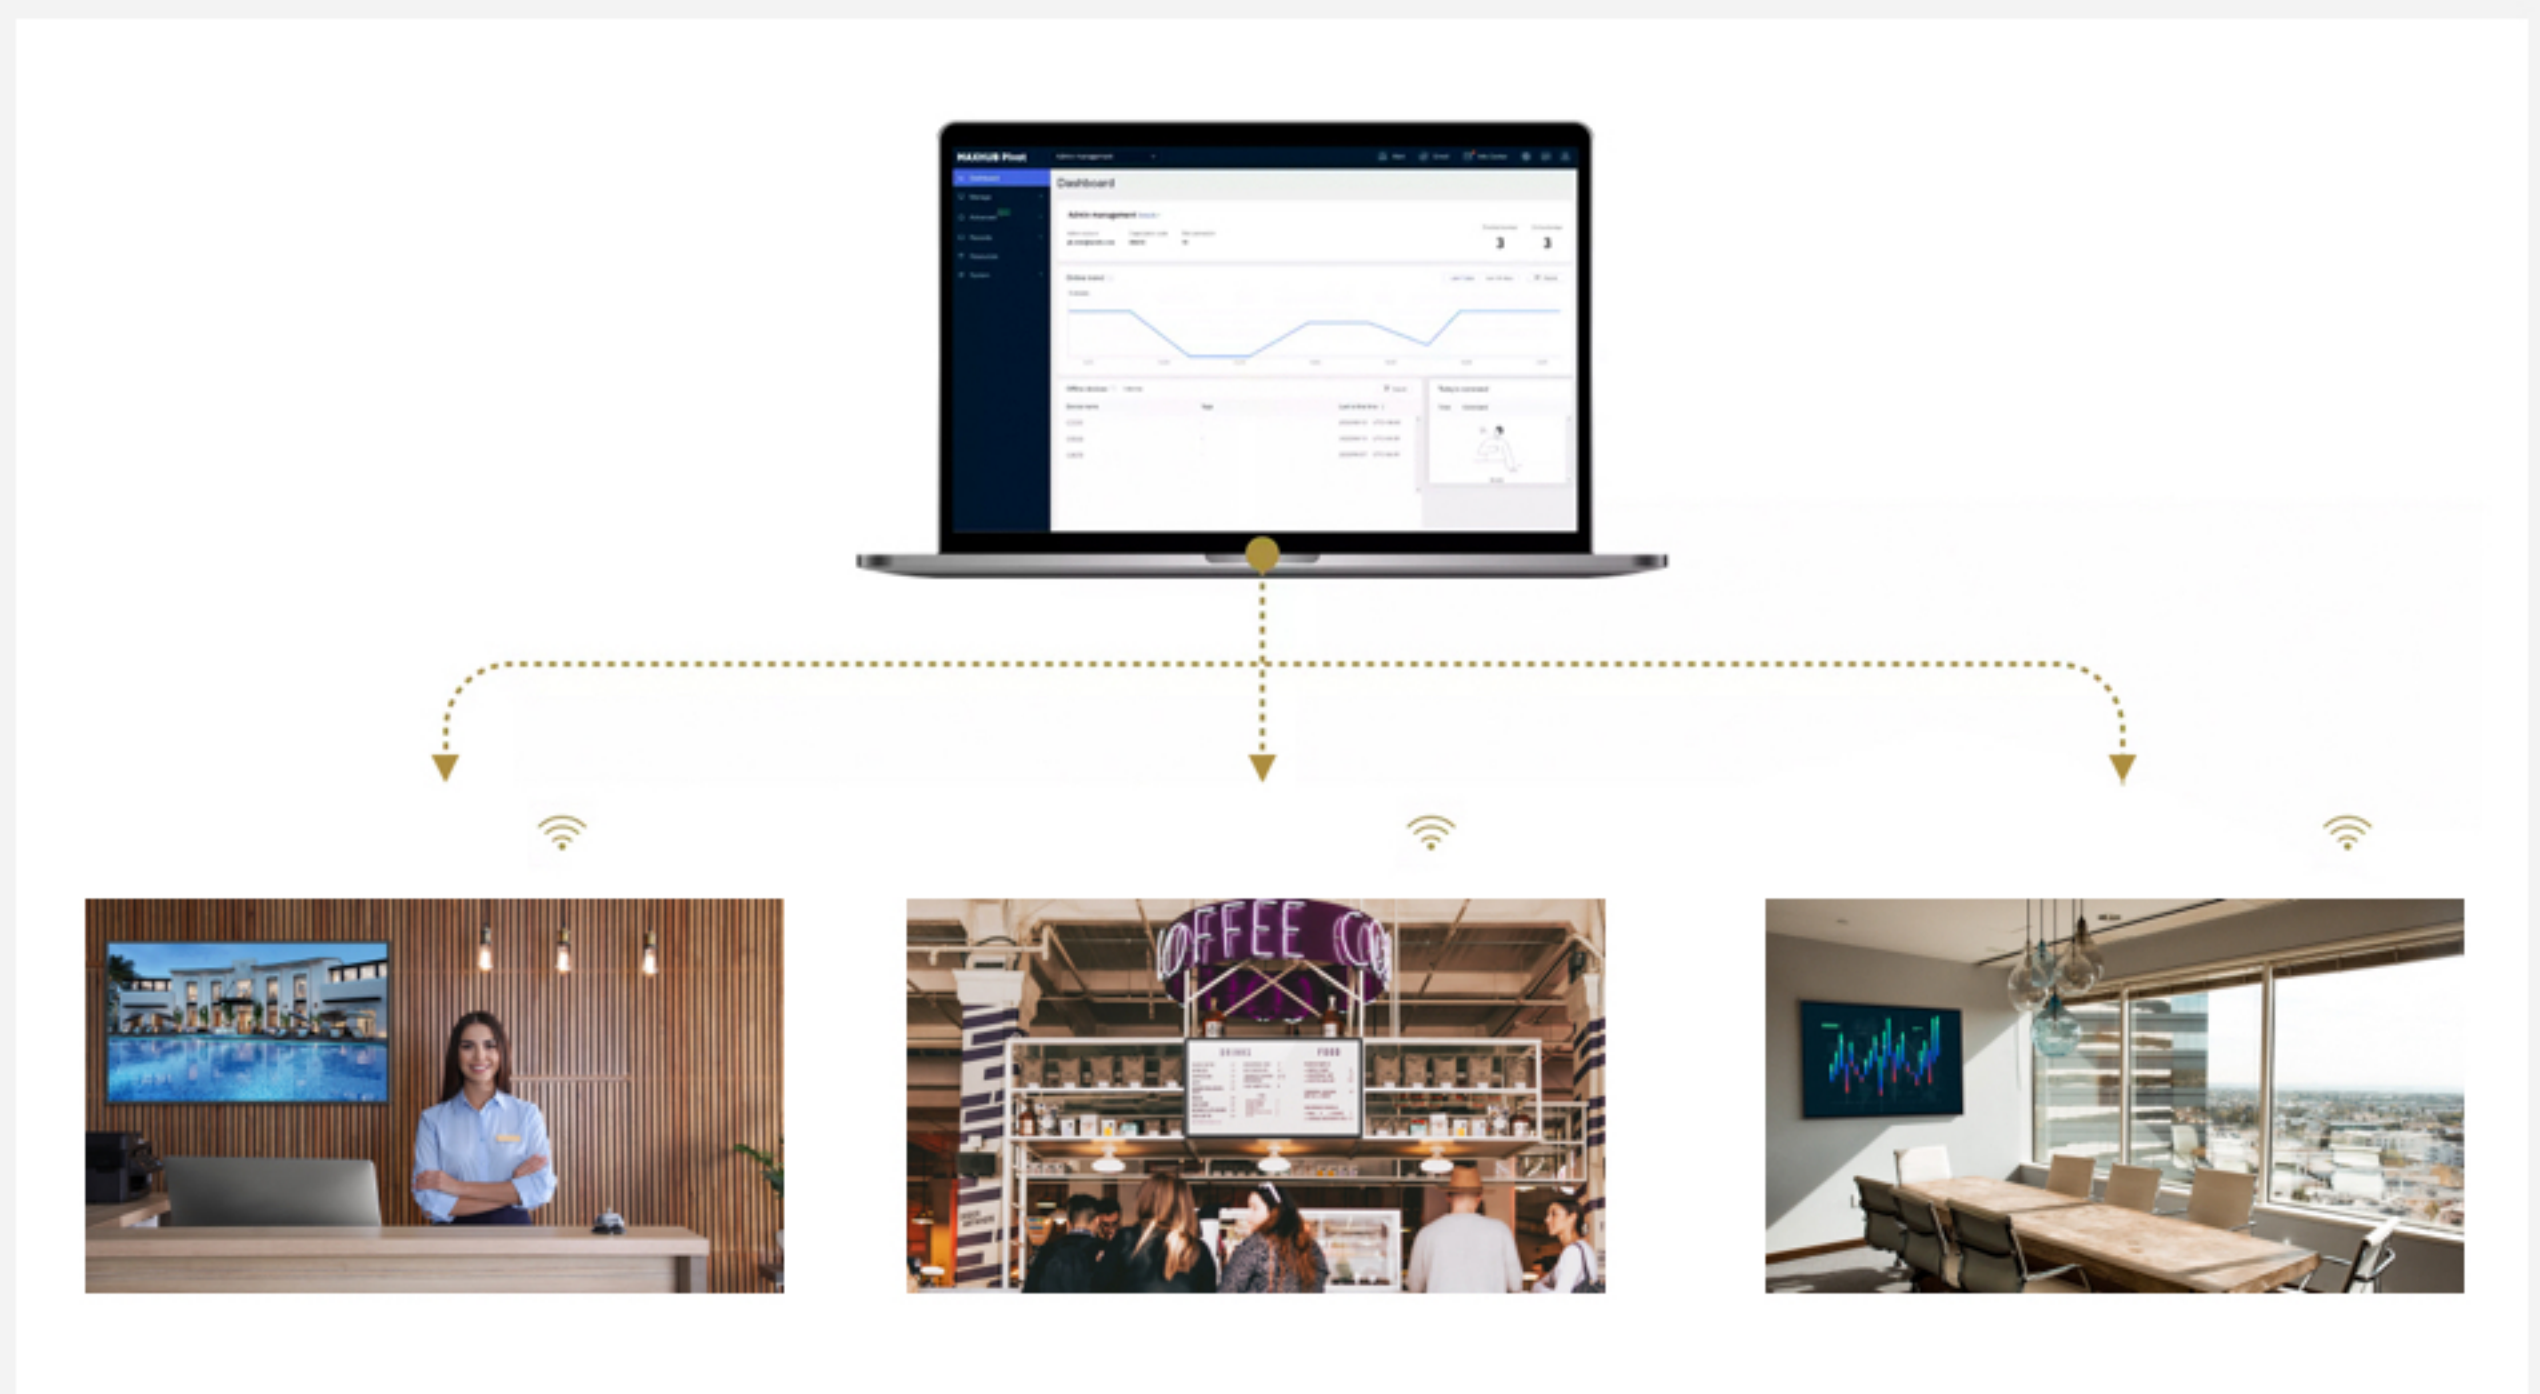

The full-function USB Type-C supports ScreenShare, making content sharing easy. NetworkShare allows for effortless network sharing, and the 65W power output enables connected PC charging that is faster than a typical charger.

Choose from screen sizes of 43", 55", 65", 75", 86", and 98" to meet your application needs.

### Effortlessly Manage and Distribute Content

MAXHUB Pivot is a device management tool that enables IT administrators to efficiently manage devices and remotely distribute content.