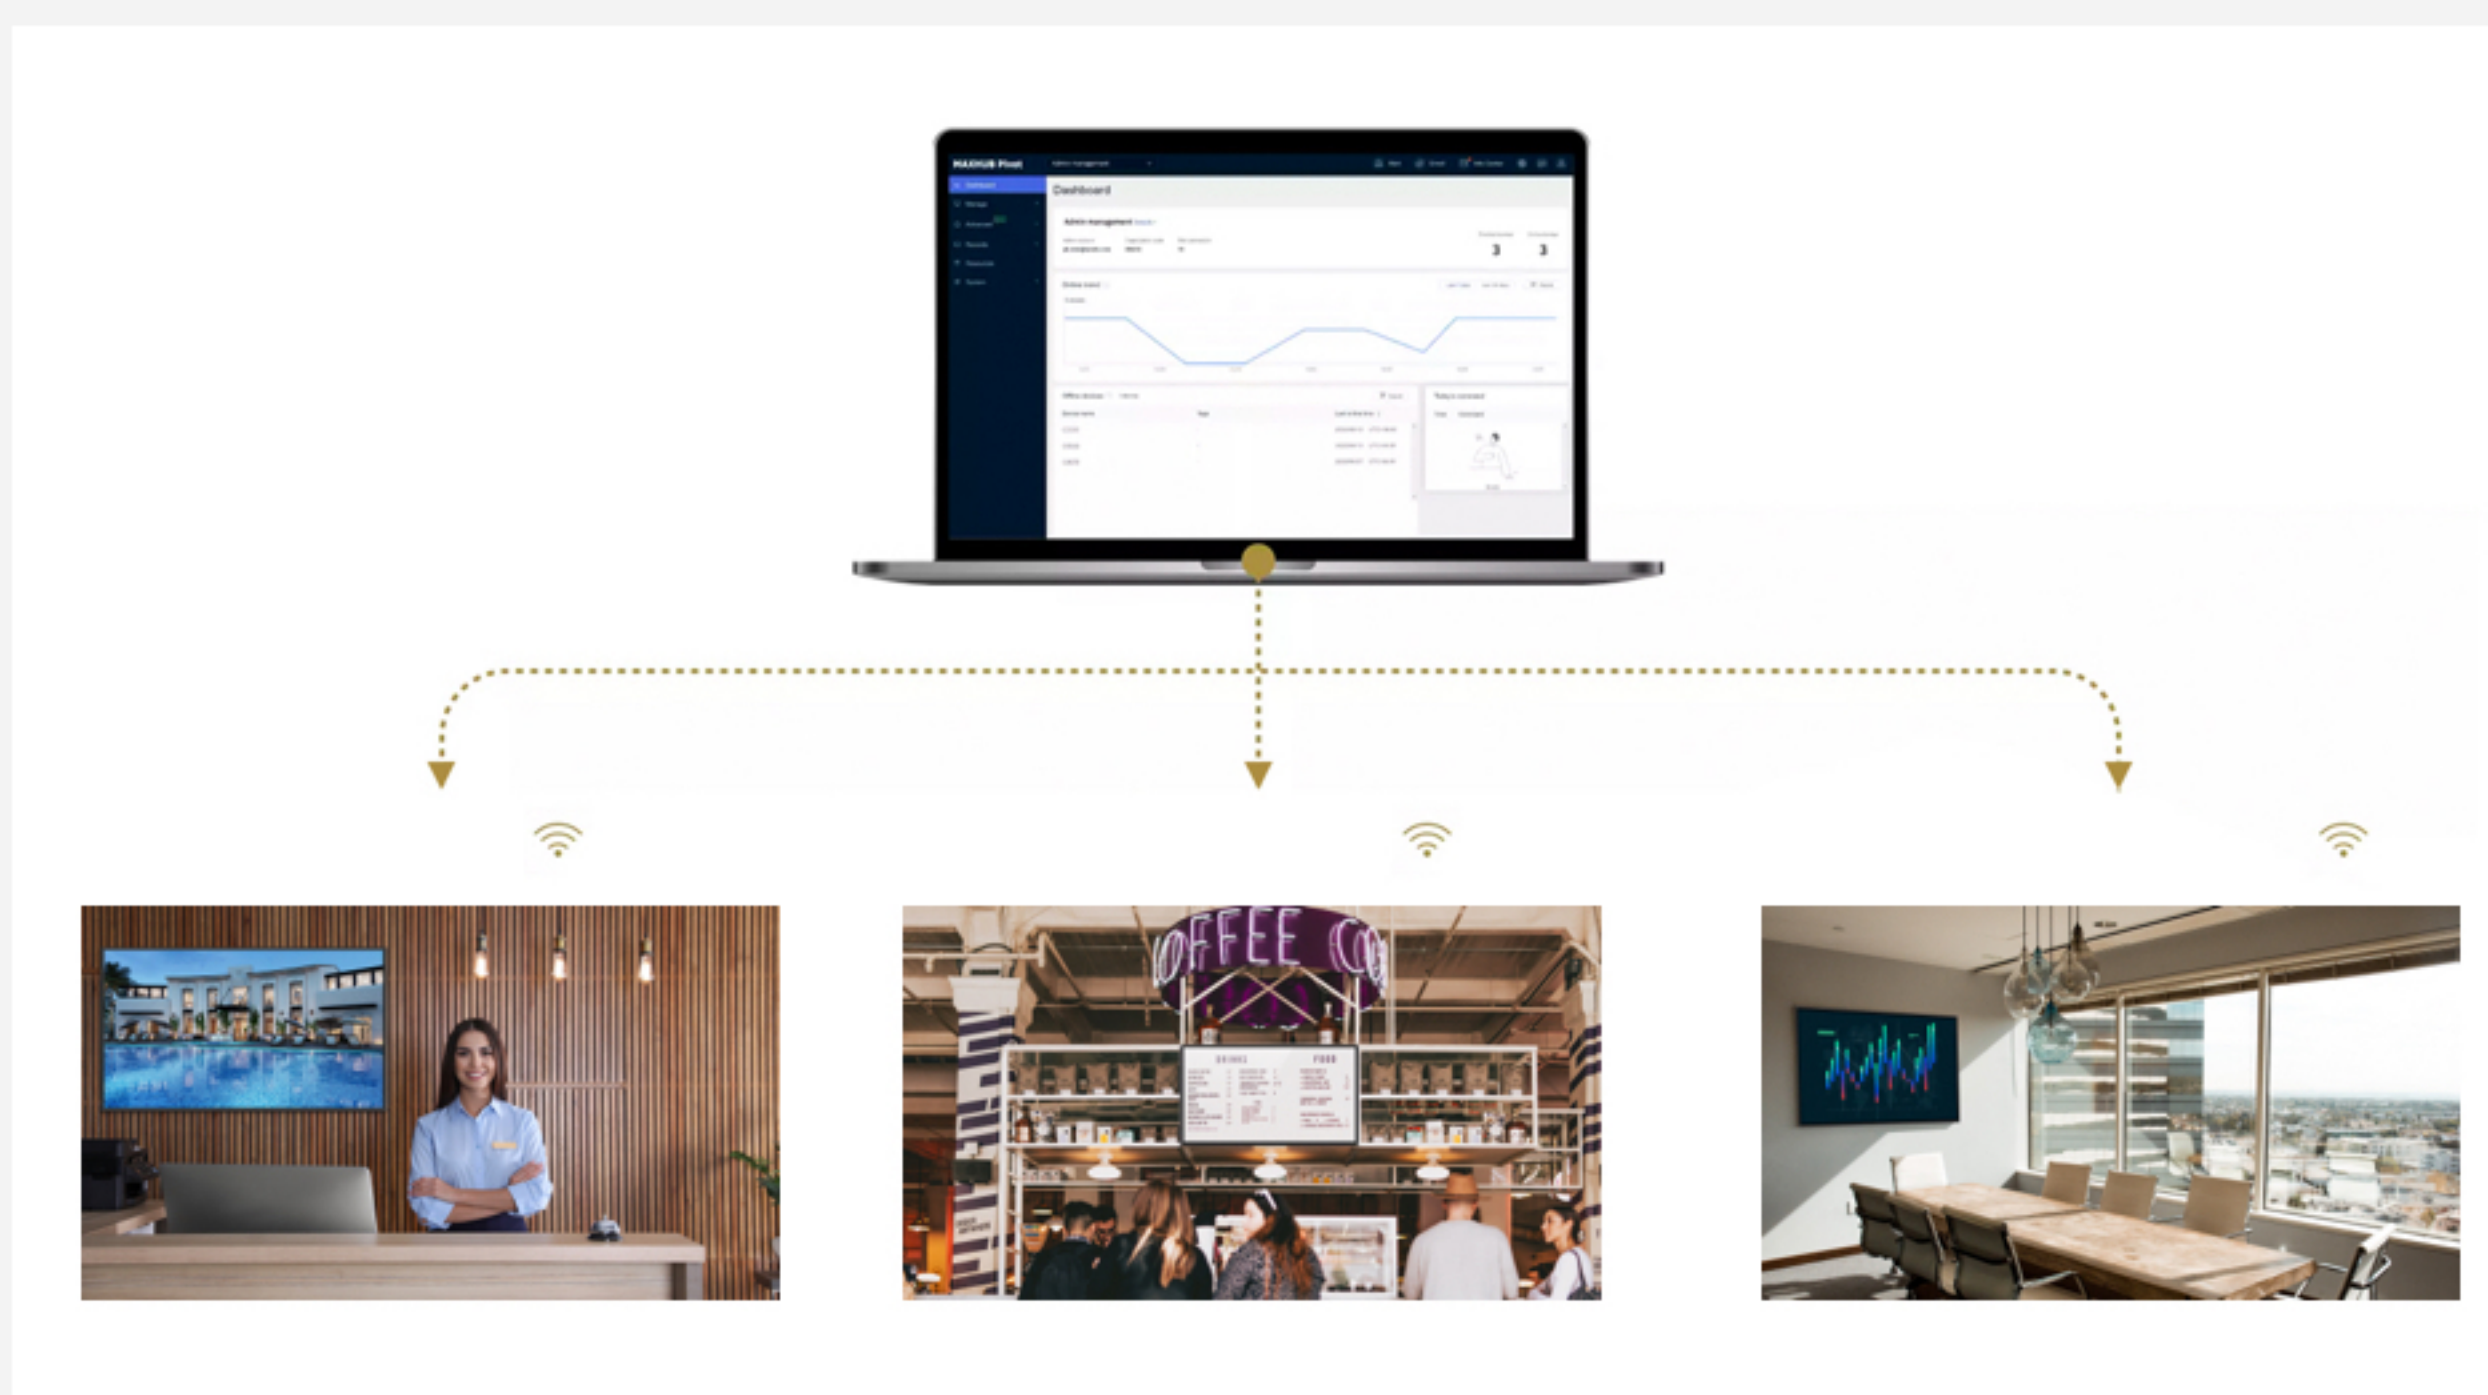

Stable and multifunctional design for business

Effortlessly manage and distribute content

Crystal-Clear Detail, Anywhere

The combination of 4K UHD resolution and high brightness ensures true-to-life detail.

The full-function USB Type-C supports ScreenShare, making content sharing easy. NetworkShare allows for effortless network sharing, and the 65W power output enables connected PC charging that is faster than a typical charger.

Choose from screen sizes of 43", 55", 65", 75", 86", and 98" to meet your application needs.

Effortlessly Manage and Distribute Content

MAXHUB Pivot is a device management tool that enables IT administrators to efficiently manage devices and remotely distribute content.