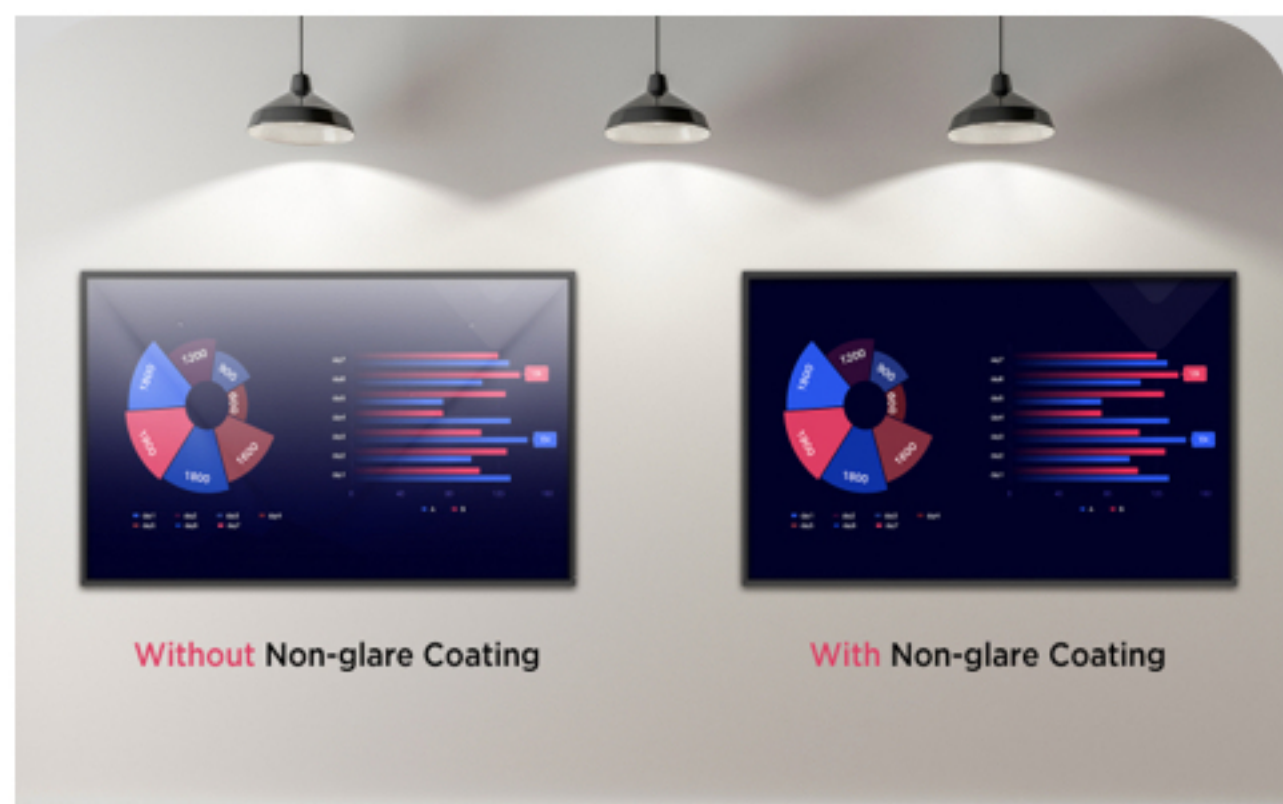

MAXHUB CMA Series

A 4K Commercial Display, Equipped with Non-glare Technology and Conformal Coating - Ideal for Meeting Rooms and Commercial Settings

4K Crystal-clear detail, anywhere

Collaborate seamlessly, with MAXHUB Share

Stable and multifunctional design for business

Effortlessly manage and distribute content

Crystal-Clear Detail, Anywhere

The combination of 4K UHD resolution and high brightness ensures true-to-life detail.

Conformal coating reduces the risk of damage from salt, dust, and humidity, ensuring stable device performance.

Stable and Multifunctional Design for Business

Our non-glare coating provides a clear view, even in bright outdoor conditions, while the increased level of haze visibility improves text readability.

Choose from screen sizes of 43", 55", 65", 75", 86", and 98" to meet your application needs.

Effortlessly Manage and Distribute Content

MAXHUB Pivot is a device management tool that enables IT administrators to efficiently manage devices and remotely distribute content.