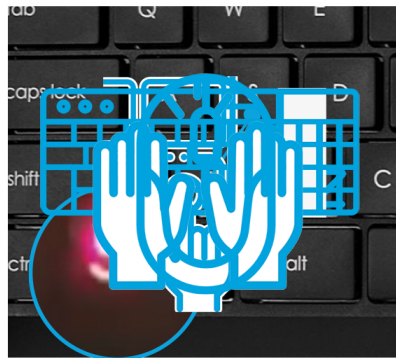

- 2.4Ghz Wireless design allows for maximum productivity right out of the box with included batteries
- Easy to read laser etched key caps prevent character fading
- Low profile design with squared key caps for improved typing comfort, accuracy, & noise reduction
- Multimedia F-keys for quick access to various functions such as email, favorites, and volume controls
- Includes silent wireless mouse minimizing noise in busy office environments

General

SKU: CI83750
Model: CKW350UK
EAN: 0662919117141
Warranty: 2 years
Compliance: CE, FCC, UKCA
Country Of Origin: China
Package Type: One Color
SAP: 5924107
Package Includes: Wireless Keyboard, Wireless Mouse, Warranty, 1 x AAA & 1 x AA Battery

Color

Color: Black

Product Dimensions

Mouse Width: 64.8 mm (2.55 in)
Product Dim (L/W/H): Keyboard: 432 x 134 x 26.9mm (17.01 x 5.28 x 1.06 in) Mouse: 99.1 x 64.8 x 36.8mm (3.90 x 2.55 x 1.45 in)
Mouse Height: 36.8 mm (1.45 in)
Mouse Length: 91.1 mm (3.9 in)
Mouse Weight: 57.5g (2.03 oz)
Keyboard Width: 134 mm (5.28 in)
Product Weight: 518.5 g (18.29 oz)
Keyboard Height: 26.9 mm (1.06 in)
Keyboard Length: 432 mm (17.01 in)
Keyboard Weight: 461g (16.26 oz)

Package Dimensions

Package Dimensions (L/W/H): 508 x 136 x 39mm (20 x 5.35 x 1.54 in)
Shipping Weight: 743 g (26.21 oz)
Package Weight: 743 g (26.21 oz)

A+ Content

Description:

Technical

Number of Keys: 107 Keys
Battery Type: Alkaline AA x 1 and Alkaline AAA x 1
Connectivity: 2.4Ghz
Buttons: 4-button
Keyboard Layout: UK
Sensing Technology: Optical
Movement Resolution: 1200 dpi, 1600 dpi, 800 dpi
System Requirements: ChromeOS, macOS 13.6 and above, Windows 11, Windows 10
LED status light: Numlock, Capslock, Battery Life