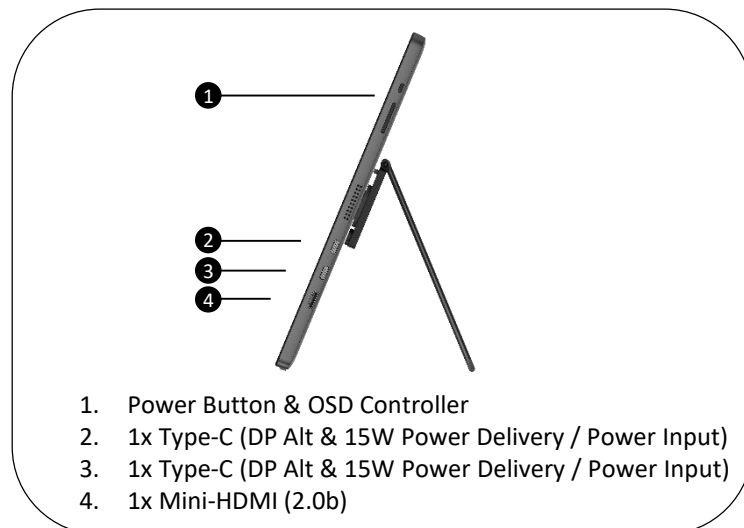

Ultra Slim

Ultra slim profile offers a minimalistic look that looks great in any space and desk.

IPS Panel

Instantly optimize the screen colors and brightness to ensure that you enjoy every detail at its best

Help user to have a self-check eyes & remind to take a rest while using the monitor for a long time.

Built-in Speakers

Built-in speakers allow you to listen clearly without connecting external speakers

1. Power Button & OSD Controller
2. 1x Type-C (DP Alt & 15W Power Delivery / Power Input)
3. 1x Type-C (DP Alt & 15W Power Delivery / Power Input)
4. 1x Mini-HDMI (2.0b)