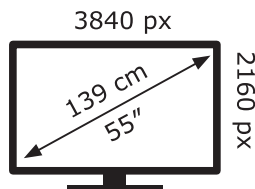

NEC

ME551

118 kWh/1000h

ABCDEF **G**

91 kWh/1000h

2019/2013