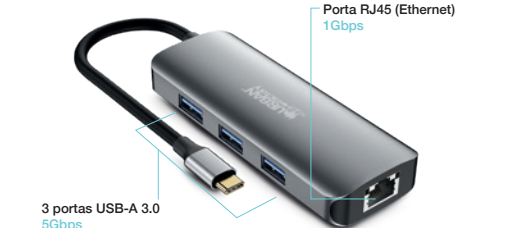

VISÃO GERAL