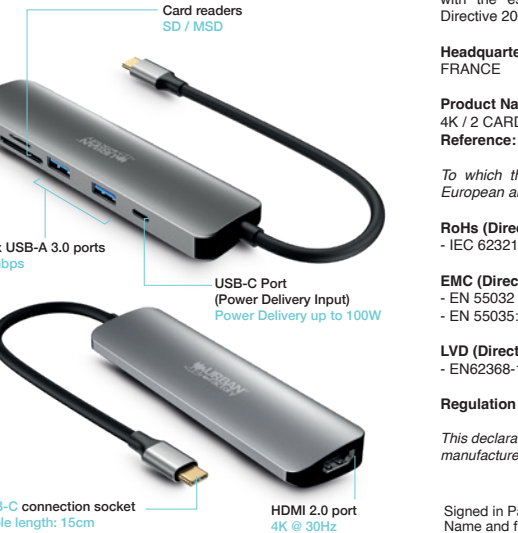

USB-C 6 IN 1 Hub

REF : MHC40UF

OVERVIEW

USB-C connection socket
Cable length: 15cm

HDMI 2.0 port
4K @ 30Hz

System requirements:
Full USB-C Compatible Computers
(Support Display mode and PD 3.0)

EN

Declaration of Conformity

Headquarters: Urban Factory, 57 rue de la Convention 75015 Paris FRANCE

Product Name: HUBEE 6 IN 1 : USB-C HUB WITH 2 USB-A / 1 HDMI 4K / 2 CARD READERS AND 1 USB-C 100W PD SIDERAL GREY
Reference: MHC45UF

To which this statement relates is in conformity with the following European and international normative document(s).

RoHS (Directive 2015/863/EU)
- IEC 62321-2:2013-2015-2017

EMC (Directive 2014/30/EU)
- EN 55032 : 2015/ + A11:2020
- EN 55035: 2017

LVD (Directive 2014/35/EU)
- EN62368-1:2014+A11: 2017

Regulation 1907/2006 (REACH)

This declaration of conformity is issued under the sole responsibility of the manufacturer.

Signed in Paris,
Name and function

July, the 31 2023 by
Thierry Zeitoun
General Manager

Precautions of use

- 1- Do not insert a screwdriver or other blunt objects into the moldings, ports, buttons or aeration of the hub.
- 2- Do not open the hub.
- 3- Do not throw the hub but send it to a recycling center.
- 4- Do not immerse or wet.
- 5- Do not throw in the fire.
- 6- Do not use the hub for any purpose other than the one for which it was been designed.
- 7- Do not expose to the sun.
- 8- Keep away from children

Contact: info@urban-factory.com
Tel: +33 (0)1 45 78 45 78