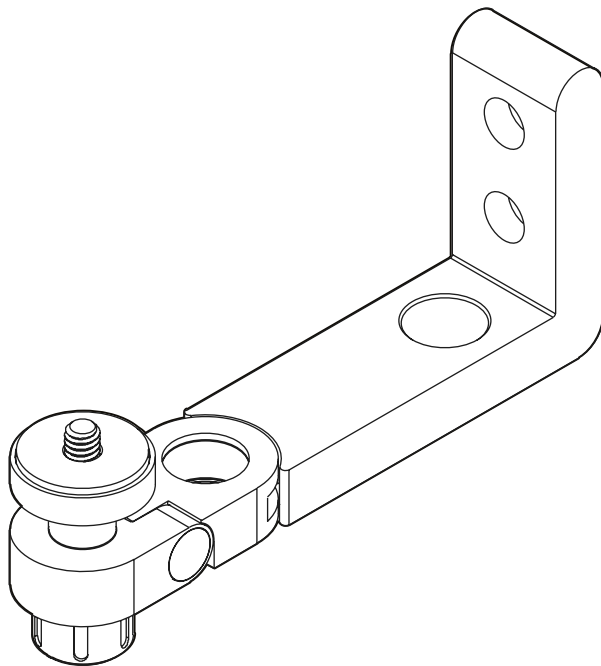

# Huddly Crew Wall Mount

**Accessory for medium to  
large rooms**

## Wall Mount

The Huddly Crew wall mounts provide a clean and adaptable setup, ensuring optimal angles for various scenarios.

### Measurements ex. packaging

Length	13 cm / 5 in
Height	7.5 cm / 1.8 in
Width	2.5 cm / 1 in

### Measurements incl. packaging

Length	15.5 cm / 5.9 in
Height	9.5 cm / 3.7 in
Width	3 cm / 1.2 in