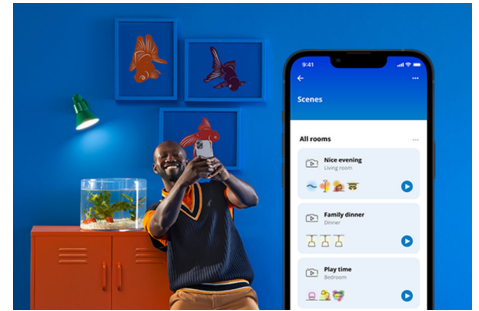

Wi-Fi BLE 60W A60 E27 927-65 CL 2PF/6

Get smart light with a vintage look with the WiZ Filament bulb with an E27 base, which offers warm or cool white light. Use with the WiZ app or your voice to dim and brighten or use preset light modes on Wi-Fi setups.

PRODUCT HIGHLIGHTS

- Tunable white smart bulb
- Up to 806 lumens
- Easy plug and play
- Control with app or voice

Smart lighting functionalities easy to set up

Enjoy the benefits of smart features instantly, just by connecting your WiZ light to your Wi-Fi network. Control lights easily when you're away from home and scheduling lights to go on and off automatically. No need to install additional hardware such as hub or gateway!

Set up lights to follow your own schedule

Automate your smart lights to follow your daily or weekly routines. Schedule your lights to turn on in the morning or before you arrive home, and to keep them off to save energy, when they are not necessary.

Create your perfect light scene

Make your own mix of different colour and white lights modes to create the perfect light ambience for your daily moment. Simply save your new Scene and select it anytime with the WiZ app or voice.