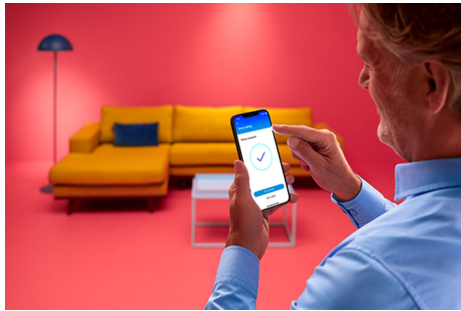

Wi-Fi BLE 60W A60 E27 927-65 CL 2PF/6

Get smart light with a vintage look with the WiZ Filament bulb with an E27 base, which offers warm or cool white light. Use with the WiZ app or your voice to dim and brighten or use preset light modes on Wi-Fi setups.

PRODUCT HIGHLIGHTS

- Tunable white smart bulb
- Up to 806 lumens
- Easy plug and play
- Control with app or voice

Smart lighting functionalities easy to set up

Enjoy the benefits of smart features instantly, just by connecting your WiZ light to your Wi-Fi network. Control lights easily when you're away from home and scheduling lights to go on and off automatically. No need to install additional hardware such as hub or gateway!

Create your perfect light scene

Make your own mix of different colour and white lights modes to create the perfect light ambience for your daily moment. Simply save your new Scene and select it anytime with the WiZ app or voice.

Set the right ambience with tunable warm to cool white light

Choose from a wide range of energising cool white to soft warm white light, or simply select from the preset modes such as Focus and Relax to create the best ambience for your activities.