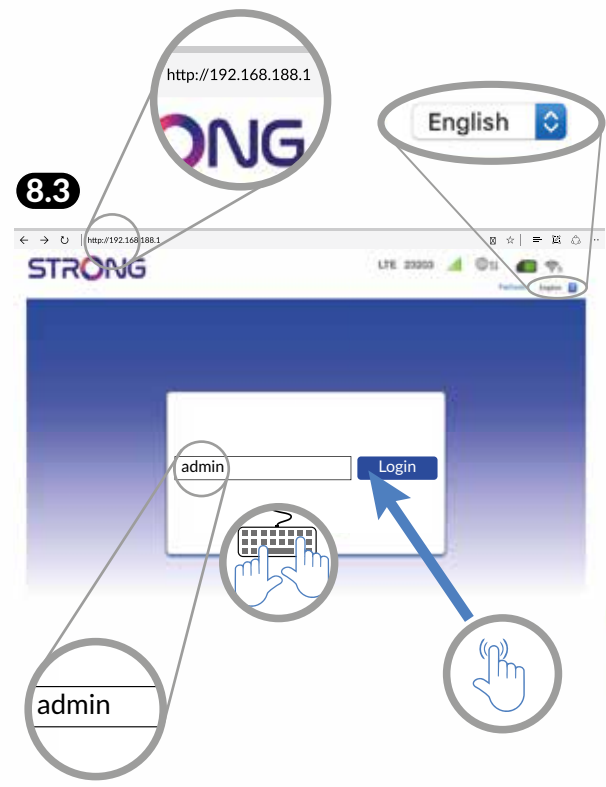

8

8.1

8.2

= PIN = XXXX

8.3

STRONG

Mbps
150
Mbit/s

4G PORTABLE HOTSPOT 150 WITH A DISPLAY 4GMIFI150D