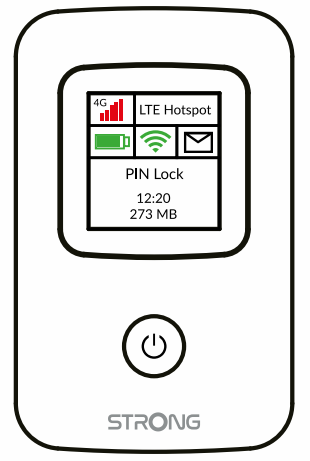

8

8.1

8.2

= PIN = XXXX

8.3

STRONG

Mbps
150
Mbit/s

4G PORTABLE HOTSPOT 150 WITH A DISPLAY 4GMIFI150D