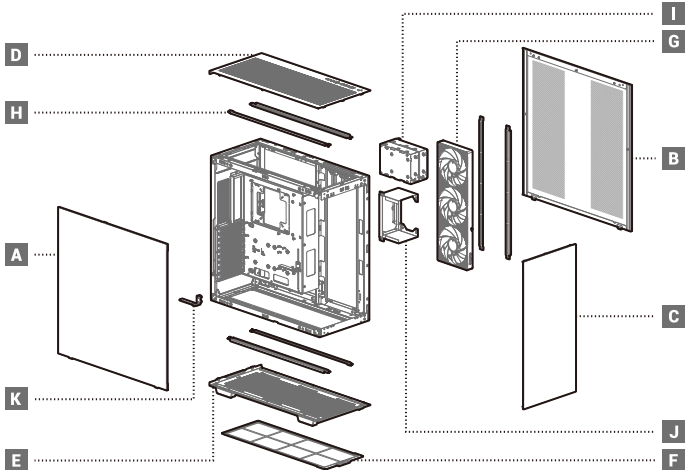

CH780 Series

Panoramic Tempered Glass ATX+ Case

DEEPCOOL 

Case Features

Case Specifications

Length:528mm Maximum GPU length:480mm
Width:250mm Maximum PSU length:180mm
Height:551mm Maximum CPU Cooler length:132mm

Radiator compatibility:
Top:120/140/240/280/360/420mm
Side:120/140/240/280/360/420mm
Bottom:120/140/240/280/360/420mm

Fan locations:
Top:3×120 / 3×140 / 2×180 /
2×200mm
Side:3×120 / 3×140mm
Bottom:3×120 / 3×140 /
2×180 / 2×200mm

Tempered Glass Side Panel

A

x1

Right Side Panel

B

x1

Front Panel

C