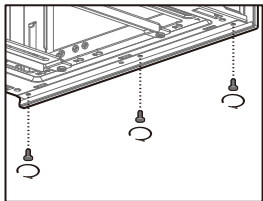

180mm×2

200mm×2

120/140/240/280/360/420mm

SIDE

120mm×3
140mm×3

Removing the Mesh Side Panel

Removing the Top Panel

Removing the Tempered Glass Side Panel

Remove the Transport Support Column

Removing the Bottom Panel

Removing the Tempered Glass Front Panel

Installing the Motherboard

Installing the GPU

Installing the Vertical GPU Bracket

Installing HDDs

Installing SSDs