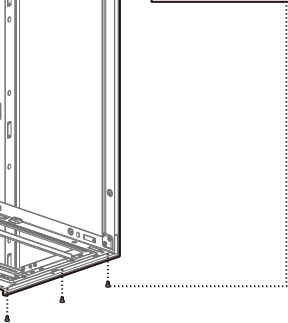

180mm×2

200mm×2

120/140/240/280/360/420mm

SIDE

120mm×3
140mm×3

Removing the Mesh Side Panel

Removing the Top Panel

Removing the Tempered Glass Side Panel

Remove the Transport Support Column

Removing the Bottom Panel

Removing the Tempered Glass Front Panel

Installing the Motherboard

Installing the GPU

Installing the Vertical GPU Bracket

Installing HDDs

Installing SSDs