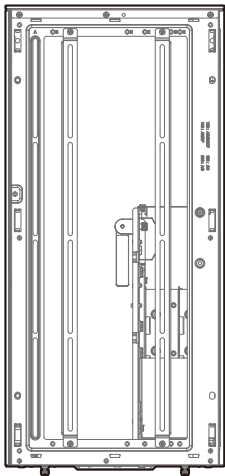

x8**R**

HDD screws

x9**S**

Fan screws

x12**T**

Stand off

x4**V**

Cable ties

x11

Specifications

TOP

120mm×3
140mm×3
180mm×2
200mm×2

120/140/240/280/360/420mm

BOTTOM

120mm×3
140mm×3
180mm×2
200mm×2

120/140/240/280/360/420mm

SIDE

120mm×3
140mm×3

Removing the Mesh Side Panel

Removing the Top Panel

Removing the Tempered Glass Side Panel

Remove the Transport Support Column

Removing the Bottom Panel

Removing the Tempered Glass Front Panel