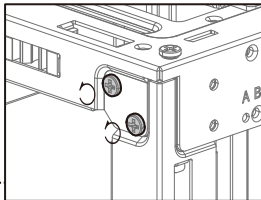

x11

Specifications

TOP

120mm×3
140mm×3
180mm×2
200mm×2

120/140/240/280/360/420mm

BOTTOM

120mm×3
140mm×3
180mm×2
200mm×2

120/140/240/280/360/420mm

SIDE

120mm×3
140mm×3

Removing the Mesh Side Panel

Removing the Top Panel

Removing the Tempered Glass Side Panel

Remove the Transport Support Column

Removing the Bottom Panel

Removing the Tempered Glass Front Panel