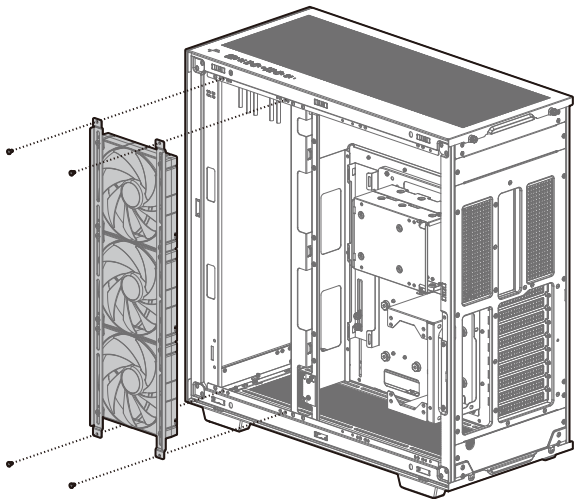

SIDE

120mm×3
140mm×3

Removing the Mesh Side Panel

Removing the Top Panel

Removing the Tempered Glass Side Panel

Remove the Transport Support Column

Removing the Bottom Panel

Removing the Tempered Glass Front Panel

Installing the Motherboard

Installing the GPU

Installing the Vertical GPU Bracket

Installing HDDs

Installing SSDs

Only on SFX PSU

Only on SFX PSU

Installing the Power Supply

Installing Fans

SIDE

SIDE

TOP

BOTTOM

BOTTOM

I/O Panel Introduction

Installing the Front I/O Connectors