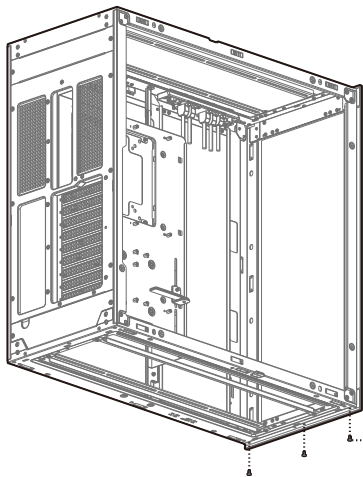

SIDE

120mm×3
140mm×3

Removing the Mesh Side Panel

Removing the Top Panel

Removing the Tempered Glass Side Panel

Remove the Transport Support Column

Removing the Bottom Panel

Removing the Tempered Glass Front Panel