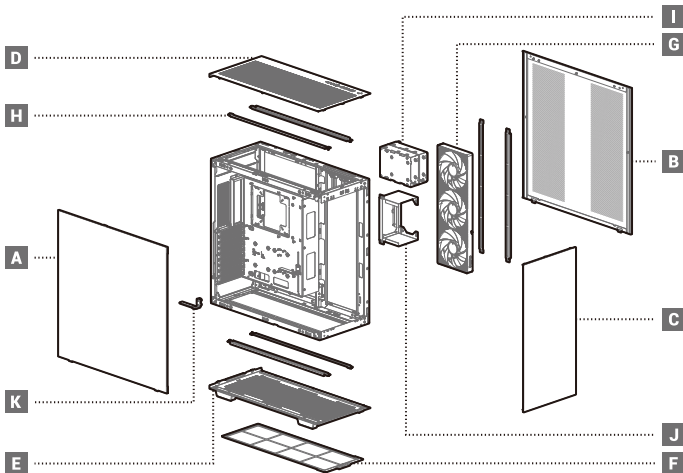

CH780 Series

Panoramic Tempered Glass ATX+ Case

DEEPCOOL 

Case Features

Case Specifications

Length:528mm Maximum GPU length:480mm
Width:250mm Maximum PSU length:180mm
Height:551mm Maximum CPU Cooler length:132mm

Radiator compatibility:
Top: 120/140/240/280/360/420mm
Side:120/140/240/280/360/420mm
Bottom:120/140/240/280/360/420mm

Fan locations:
Top:3×120 / 3×140 / 2×180 /
2×200mm
Side:3×120 / 3×140mm
Bottom:3×120 / 3×140 /
2×180 / 2×200mm

Tempered Glass Side Panel

A

x1

Right Side Panel

B

x1

Front Panel

C