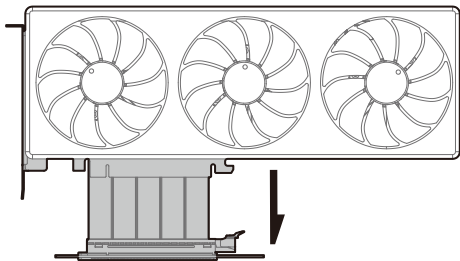

SIDE

120mm×3
140mm×3

Removing the Mesh Side Panel

Removing the Top Panel

Removing the Tempered Glass Side Panel

Remove the Transport Support Column

Removing the Bottom Panel

Removing the Tempered Glass Front Panel

Installing the Motherboard

Installing the GPU

Installing the Vertical GPU Bracket

Installing HDDs

Installing SSDs

Only on SFX PSU

Only on SFX PSU

Installing the Power Supply