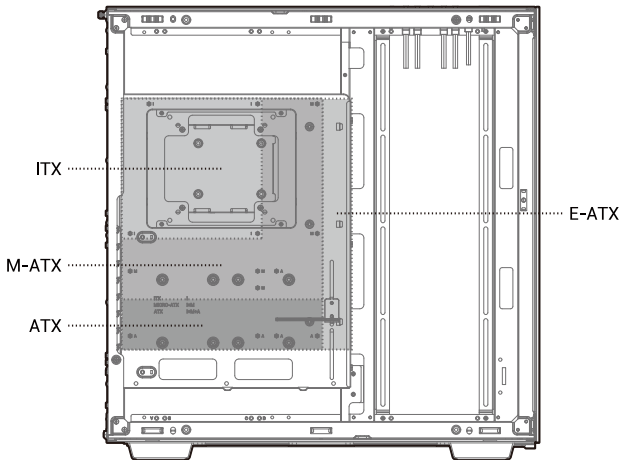

Installing the Motherboard