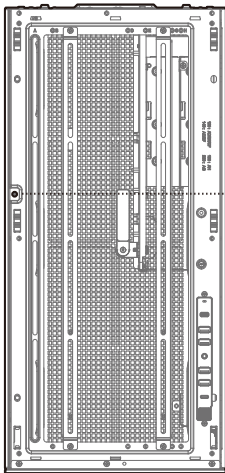

x11

Specifications

TOP

120mm×3
140mm×3
180mm×2
200mm×2

120/140/240/280/360/420mm

BOTTOM

120mm×3
140mm×3
180mm×2
200mm×2

120/140/240/280/360/420mm

SIDE

120mm×3
140mm×3

Removing the Mesh Side Panel

Removing the Top Panel

Removing the Tempered Glass Side Panel

Remove the Transport Support Column

Removing the Bottom Panel

Removing the Tempered Glass Front Panel

Installing the Motherboard

Installing the GPU

Installing the Vertical GPU Bracket

Installing HDDs

Installing SSDs

Only on SFX PSU

Only on SFX PSU

Installing the Power Supply