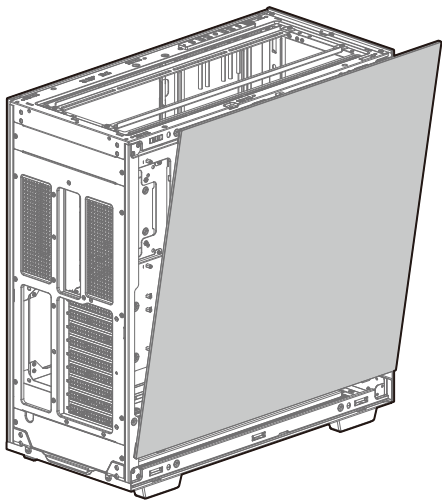

x11

Specifications

TOP

120mm×3
140mm×3
180mm×2
200mm×2

120/140/240/280/360/420mm

BOTTOM

120mm×3
140mm×3
180mm×2
200mm×2

120/140/240/280/360/420mm

SIDE

120mm×3
140mm×3

Removing the Mesh Side Panel

Removing the Top Panel

Removing the Tempered Glass Side Panel

Remove the Transport Support Column

Removing the Bottom Panel

Removing the Tempered Glass Front Panel