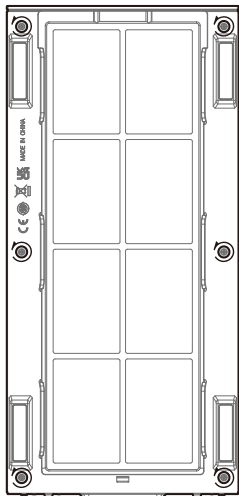

x11

Specifications

TOP

120mm×3
140mm×3
180mm×2
200mm×2

120/140/240/280/360/420mm

BOTTOM

120mm×3
140mm×3
180mm×2
200mm×2

120/140/240/280/360/420mm

SIDE

120mm×3
140mm×3

Removing the Mesh Side Panel

Removing the Top Panel

Removing the Tempered Glass Side Panel

Remove the Transport Support Column

Removing the Bottom Panel

Removing the Tempered Glass Front Panel