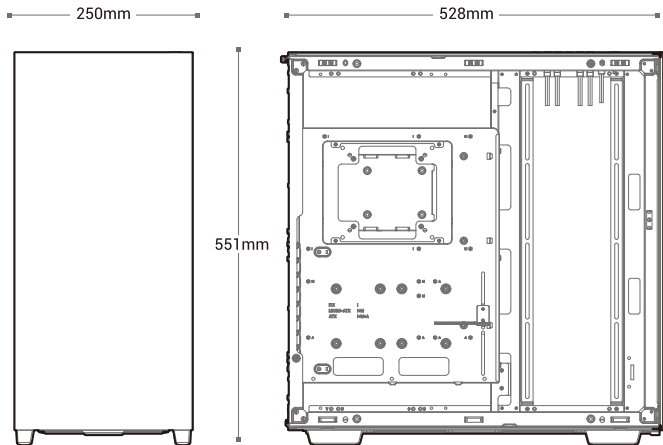

x8**R**

HDD screws

x9**S**

Fan screws

x12**T**

Stand off

x4**V**

Cable ties

x11

Specifications

TOP

120mm×3
140mm×3
180mm×2
200mm×2

120/140/240/280/360/420mm

BOTTOM

120mm×3
140mm×3
180mm×2
200mm×2

120/140/240/280/360/420mm

SIDE

120mm×3
140mm×3

Removing the Mesh Side Panel

Removing the Top Panel

Removing the Tempered Glass Side Panel

Remove the Transport Support Column

Removing the Bottom Panel

Removing the Tempered Glass Front Panel