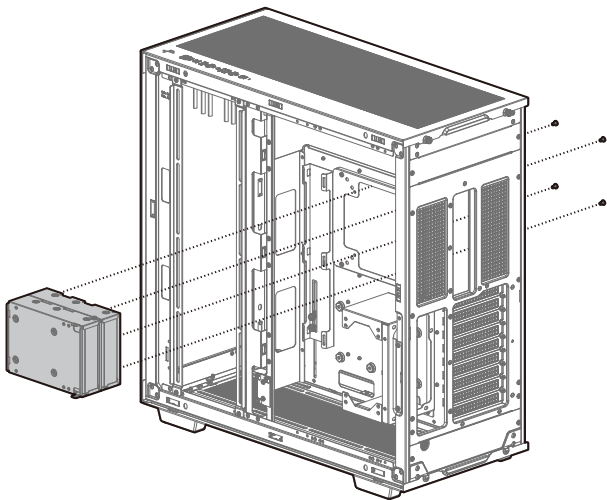

SIDE

120mm×3
140mm×3

Removing the Mesh Side Panel

Removing the Top Panel

Removing the Tempered Glass Side Panel

Remove the Transport Support Column

Removing the Bottom Panel

Removing the Tempered Glass Front Panel

Installing the Motherboard

Installing the GPU

Installing the Vertical GPU Bracket

Installing HDDs

Installing SSDs

Only on SFX PSU

Only on SFX PSU

Installing the Power Supply

Installing Fans

SIDE

SIDE

TOP

BOTTOM

BOTTOM

I/O Panel Introduction

Installing the Front I/O Connectors