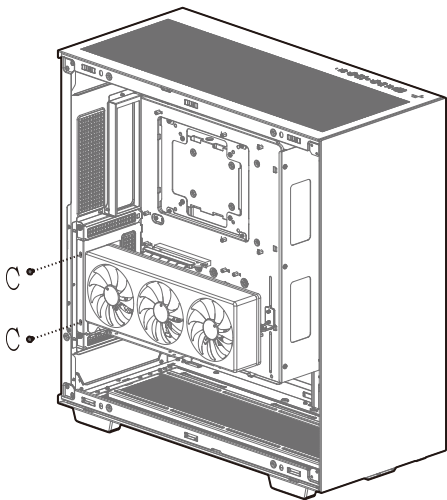

SIDE

120mm×3
140mm×3

Removing the Mesh Side Panel

Removing the Top Panel

Removing the Tempered Glass Side Panel

Remove the Transport Support Column

Removing the Bottom Panel

Removing the Tempered Glass Front Panel

Installing the Motherboard

Installing the GPU

Installing the Vertical GPU Bracket

Installing HDDs

Installing SSDs

Only on SFX PSU

Only on SFX PSU

Installing the Power Supply

Installing Fans

SIDE

SIDE

TOP

BOTTOM

BOTTOM

I/O Panel Introduction

Installing the Front I/O Connectors