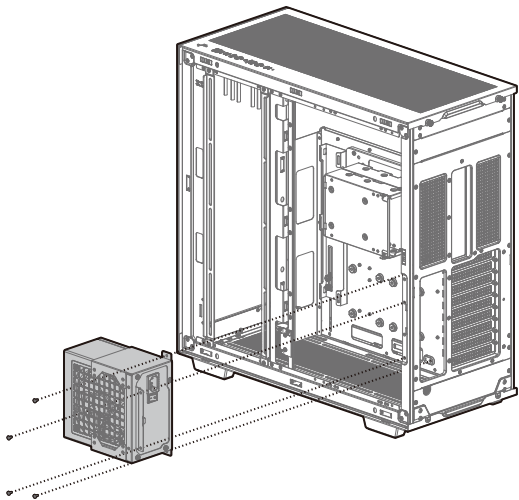

SIDE

120mm×3
140mm×3

Removing the Mesh Side Panel

Removing the Top Panel

Removing the Tempered Glass Side Panel

Remove the Transport Support Column

Removing the Bottom Panel

Removing the Tempered Glass Front Panel

Installing the Motherboard

Installing the GPU

Installing the Vertical GPU Bracket

Installing HDDs

Installing SSDs

Only on SFX PSU

Only on SFX PSU

Installing the Power Supply

Installing Fans

SIDE

SIDE

TOP

BOTTOM

BOTTOM

I/O Panel Introduction

Installing the Front I/O Connectors