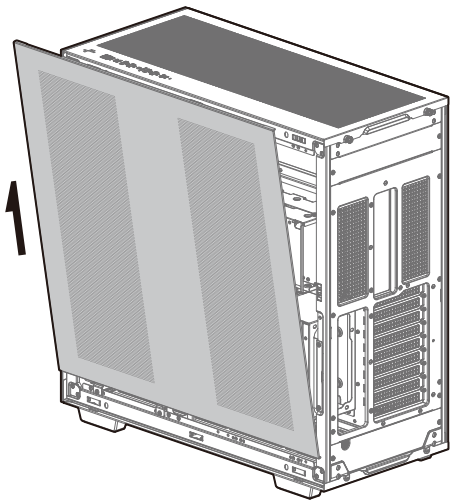

x11

Specifications

TOP

120mm×3
140mm×3
180mm×2
200mm×2

120/140/240/280/360/420mm

BOTTOM

120mm×3
140mm×3
180mm×2
200mm×2

120/140/240/280/360/420mm

SIDE

120mm×3
140mm×3

Removing the Mesh Side Panel

Removing the Top Panel

Removing the Tempered Glass Side Panel

Remove the Transport Support Column

Removing the Bottom Panel

Removing the Tempered Glass Front Panel