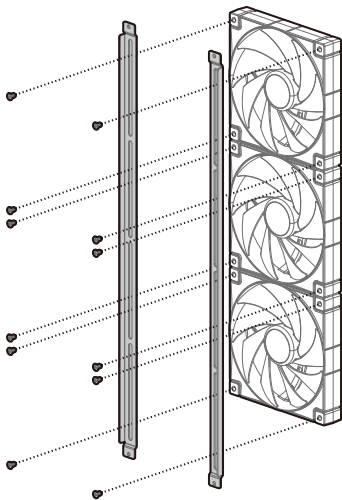

x11

Specifications

TOP

120mm×3
140mm×3
180mm×2
200mm×2

120/140/240/280/360/420mm

BOTTOM

120mm×3
140mm×3
180mm×2
200mm×2

120/140/240/280/360/420mm

SIDE

120mm×3
140mm×3

Removing the Mesh Side Panel

Removing the Top Panel

Removing the Tempered Glass Side Panel

Remove the Transport Support Column

Removing the Bottom Panel

Removing the Tempered Glass Front Panel

Installing the Motherboard

Installing the GPU

Installing the Vertical GPU Bracket

Installing HDDs

Installing SSDs

Only on SFX PSU

Only on SFX PSU

Installing the Power Supply

Installing Fans

SIDE

SIDE

TOP

BOTTOM

BOTTOM

I/O Panel Introduction

Installing the Front I/O Connectors