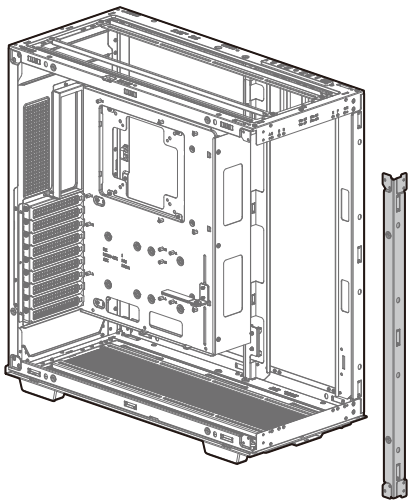

SIDE

120mm×3
140mm×3

Removing the Mesh Side Panel

Removing the Top Panel

Removing the Tempered Glass Side Panel

Remove the Transport Support Column

Removing the Bottom Panel

Removing the Tempered Glass Front Panel