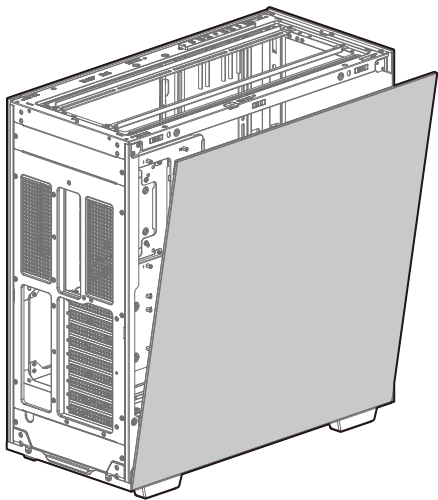

SIDE

120mm×3
140mm×3

Removing the Mesh Side Panel

Removing the Top Panel

Removing the Tempered Glass Side Panel

Remove the Transport Support Column

Removing the Bottom Panel

Removing the Tempered Glass Front Panel