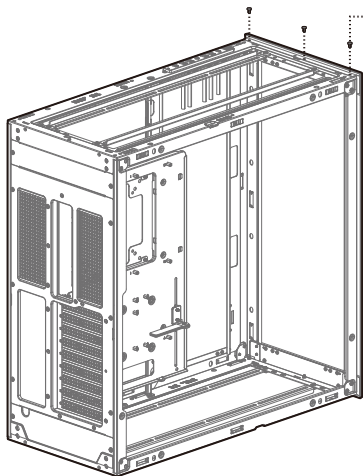

SIDE

120mm×3
140mm×3

Removing the Mesh Side Panel

Removing the Top Panel

Removing the Tempered Glass Side Panel

Remove the Transport Support Column

Removing the Bottom Panel

Removing the Tempered Glass Front Panel