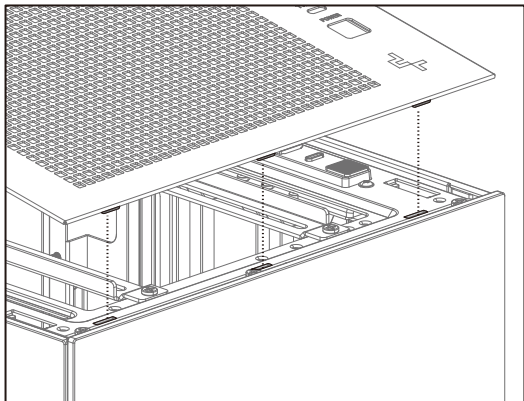

x11

Specifications

TOP

120mm×3
140mm×3
180mm×2
200mm×2

120/140/240/280/360/420mm

BOTTOM

120mm×3
140mm×3
180mm×2
200mm×2

120/140/240/280/360/420mm

SIDE

120mm×3
140mm×3

Removing the Mesh Side Panel

Removing the Top Panel

Removing the Tempered Glass Side Panel

Remove the Transport Support Column

Removing the Bottom Panel

Removing the Tempered Glass Front Panel