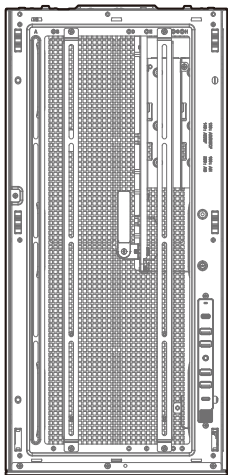

N

Sleeve screw

x1**O**

PSU screws

x6**P**

Motherboard screws

x18**Q**

SSD screws

x8**R**

HDD screws

x9**S**

Fan screws

x12**T**

Stand off

x4**V**

Cable ties

x11

Specifications

TOP

120mm×3
140mm×3
180mm×2
200mm×2

120/140/240/280/360/420mm

BOTTOM

120mm×3
140mm×3
180mm×2
200mm×2

120/140/240/280/360/420mm

SIDE

120mm×3
140mm×3

Removing the Mesh Side Panel

Removing the Top Panel

Removing the Tempered Glass Side Panel

Remove the Transport Support Column

Removing the Bottom Panel

Removing the Tempered Glass Front Panel