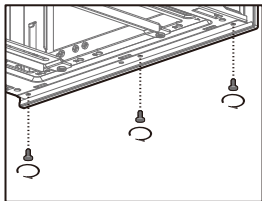

x11

Specifications

TOP

120mm×3
140mm×3
180mm×2
200mm×2

120/140/240/280/360/420mm

BOTTOM

120mm×3
140mm×3
180mm×2
200mm×2

120/140/240/280/360/420mm

SIDE

120mm×3
140mm×3

Removing the Mesh Side Panel

Removing the Top Panel

Removing the Tempered Glass Side Panel

Remove the Transport Support Column

Removing the Bottom Panel

Removing the Tempered Glass Front Panel