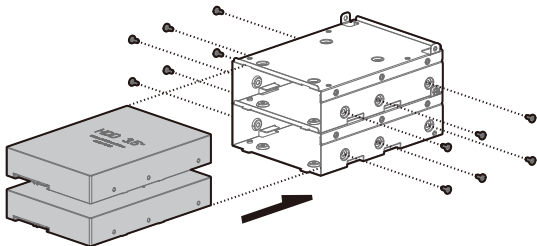

SIDE

120mm×3
140mm×3

Removing the Mesh Side Panel

Removing the Top Panel

Removing the Tempered Glass Side Panel

Remove the Transport Support Column

Removing the Bottom Panel

Removing the Tempered Glass Front Panel

Installing the Motherboard

Installing the GPU

Installing the Vertical GPU Bracket

Installing HDDs

Installing SSDs

Only on SFX PSU

Only on SFX PSU

Installing the Power Supply

Installing Fans

SIDE

SIDE

TOP

BOTTOM

BOTTOM

I/O Panel Introduction

Installing the Front I/O Connectors