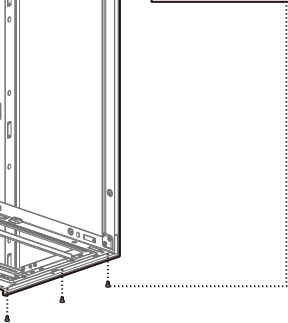

x11

Specifications

TOP

120mm×3
140mm×3
180mm×2
200mm×2

120/140/240/280/360/420mm

BOTTOM

120mm×3
140mm×3
180mm×2
200mm×2

120/140/240/280/360/420mm

SIDE

120mm×3
140mm×3

Removing the Mesh Side Panel

Removing the Top Panel

Removing the Tempered Glass Side Panel

Remove the Transport Support Column

Removing the Bottom Panel

Removing the Tempered Glass Front Panel