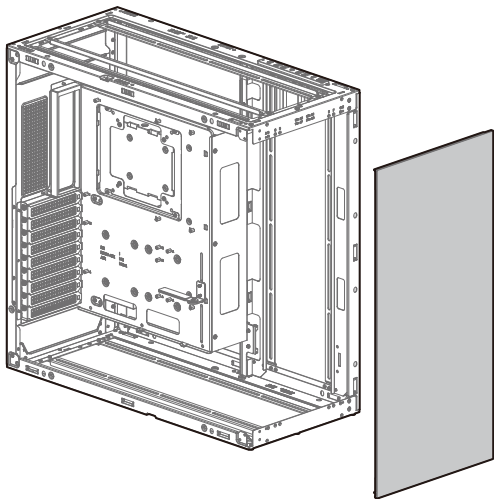

x11

Specifications

TOP

120mm×3
140mm×3
180mm×2
200mm×2

120/140/240/280/360/420mm

BOTTOM

120mm×3
140mm×3
180mm×2
200mm×2

120/140/240/280/360/420mm

SIDE

120mm×3
140mm×3

Removing the Mesh Side Panel

Removing the Top Panel

Removing the Tempered Glass Side Panel

Remove the Transport Support Column

Removing the Bottom Panel

Removing the Tempered Glass Front Panel