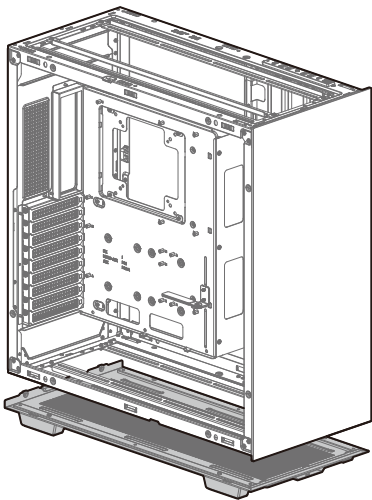

SIDE

120mm×3
140mm×3

Removing the Mesh Side Panel

Removing the Top Panel

Removing the Tempered Glass Side Panel

Remove the Transport Support Column

Removing the Bottom Panel

Removing the Tempered Glass Front Panel