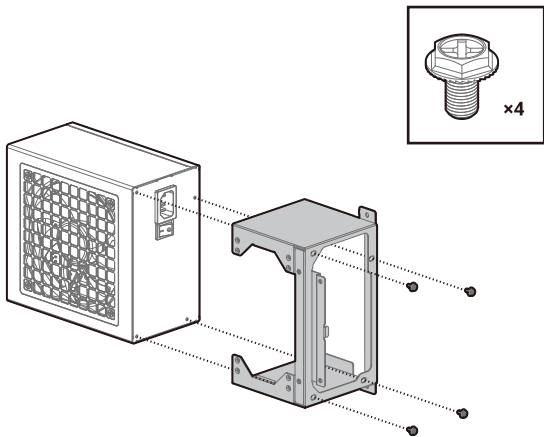

SIDE

120mm×3
140mm×3

Removing the Mesh Side Panel

Removing the Top Panel

Removing the Tempered Glass Side Panel

Remove the Transport Support Column

Removing the Bottom Panel

Removing the Tempered Glass Front Panel

Installing the Motherboard

Installing the GPU

Installing the Vertical GPU Bracket

Installing HDDs

Installing SSDs

Only on SFX PSU

Only on SFX PSU

Installing the Power Supply

Installing Fans

SIDE

SIDE

TOP

BOTTOM

BOTTOM

I/O Panel Introduction

Installing the Front I/O Connectors