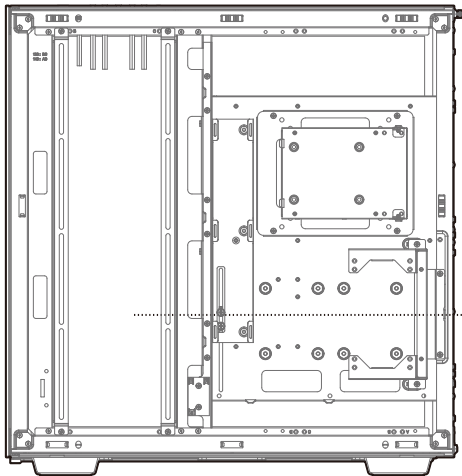

x11

Specifications

TOP

120mm×3
140mm×3
180mm×2
200mm×2

120/140/240/280/360/420mm

BOTTOM

120mm×3
140mm×3
180mm×2
200mm×2

120/140/240/280/360/420mm

SIDE

120mm×3
140mm×3

Removing the Mesh Side Panel

Removing the Top Panel

Removing the Tempered Glass Side Panel

Remove the Transport Support Column

Removing the Bottom Panel

Removing the Tempered Glass Front Panel