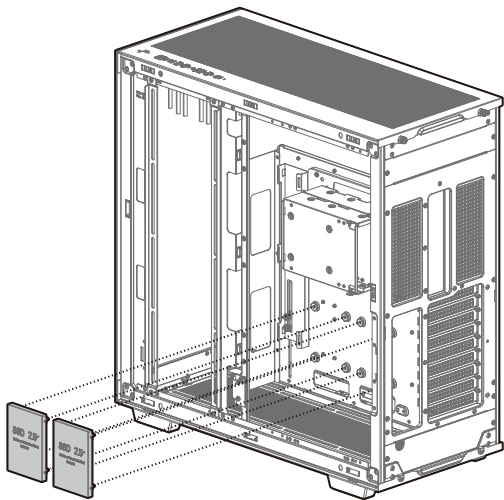

SIDE

120mm×3
140mm×3

Removing the Mesh Side Panel

Removing the Top Panel

Removing the Tempered Glass Side Panel

Remove the Transport Support Column

Removing the Bottom Panel

Removing the Tempered Glass Front Panel

Installing the Motherboard

Installing the GPU

Installing the Vertical GPU Bracket

Installing HDDs

Installing SSDs

Only on SFX PSU

Only on SFX PSU

Installing the Power Supply