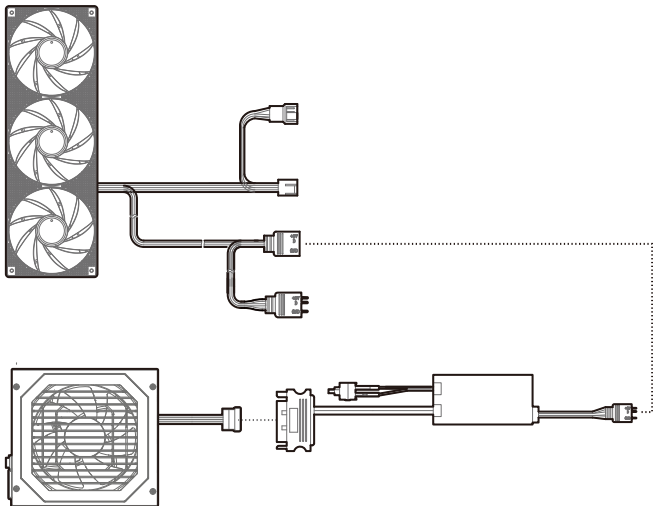

Installing Fans

SIDE

SIDE

TOP

BOTTOM

BOTTOM

I/O Panel Introduction

Installing the Front I/O Connectors

USB3.0

MIC/AUDIO

POWER SW

TYPE-C

HDD LED

For reference only, please refer to the real product.

Manual RGB Wiring

For reference only, please refer to the real product.