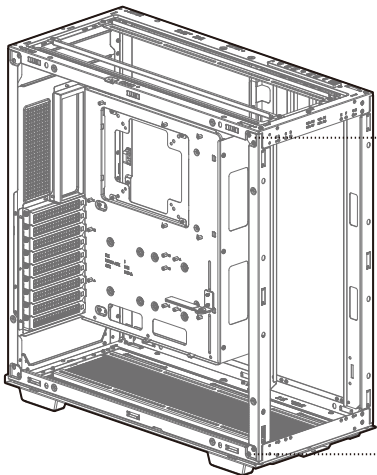

SIDE

120mm×3
140mm×3

Removing the Mesh Side Panel

Removing the Top Panel

Removing the Tempered Glass Side Panel

Remove the Transport Support Column

Removing the Bottom Panel

Removing the Tempered Glass Front Panel