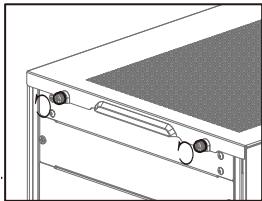

x11

Specifications

TOP

120mm×3
140mm×3
180mm×2
200mm×2

120/140/240/280/360/420mm

BOTTOM

120mm×3
140mm×3
180mm×2
200mm×2

120/140/240/280/360/420mm

SIDE

120mm×3
140mm×3

Removing the Mesh Side Panel

Removing the Top Panel

Removing the Tempered Glass Side Panel

Remove the Transport Support Column

Removing the Bottom Panel

Removing the Tempered Glass Front Panel