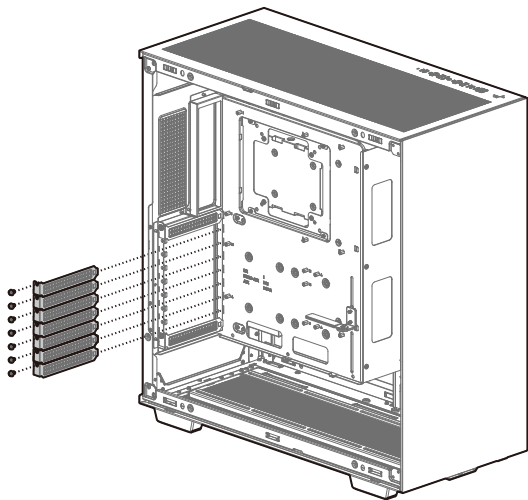

Installing the Vertical GPU Bracket