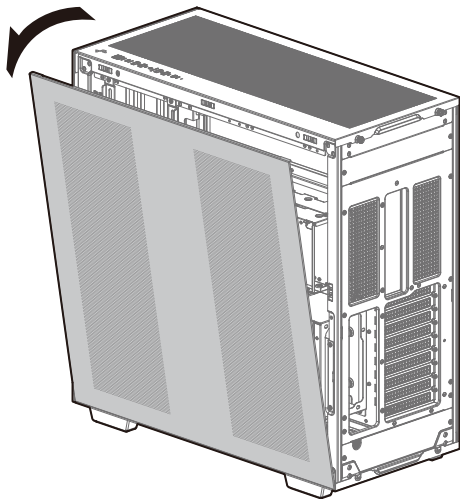

x11

Specifications

TOP

120mm×3
140mm×3
180mm×2
200mm×2

120/140/240/280/360/420mm

BOTTOM

120mm×3
140mm×3
180mm×2
200mm×2

120/140/240/280/360/420mm

SIDE

120mm×3
140mm×3

Removing the Mesh Side Panel

Removing the Top Panel

Removing the Tempered Glass Side Panel

Remove the Transport Support Column

Removing the Bottom Panel

Removing the Tempered Glass Front Panel