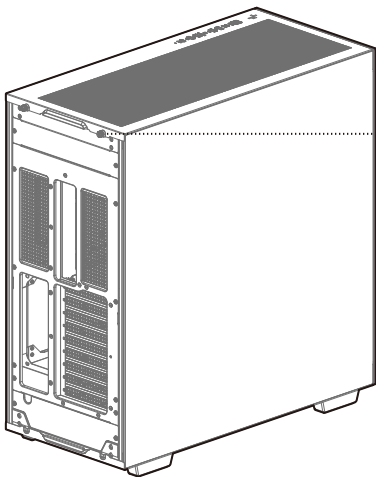

SIDE

120mm×3
140mm×3

Removing the Mesh Side Panel

Removing the Top Panel

Removing the Tempered Glass Side Panel

Remove the Transport Support Column

Removing the Bottom Panel

Removing the Tempered Glass Front Panel