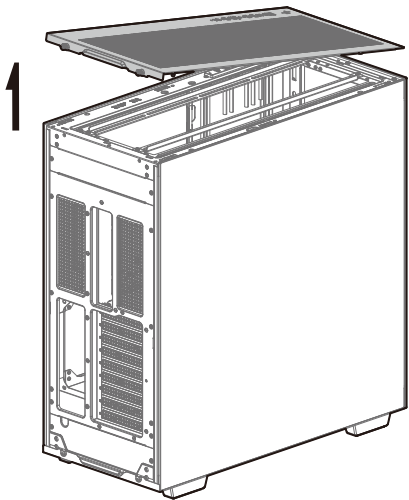

SIDE

120mm×3
140mm×3

Removing the Mesh Side Panel

Removing the Top Panel

Removing the Tempered Glass Side Panel

Remove the Transport Support Column

Removing the Bottom Panel

Removing the Tempered Glass Front Panel