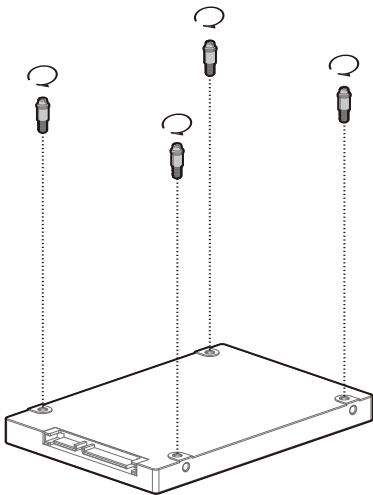

SIDE

120mm×3
140mm×3

Removing the Mesh Side Panel

Removing the Top Panel

Removing the Tempered Glass Side Panel

Remove the Transport Support Column

Removing the Bottom Panel

Removing the Tempered Glass Front Panel

Installing the Motherboard

Installing the GPU

Installing the Vertical GPU Bracket

Installing HDDs

Installing SSDs

Only on SFX PSU

Only on SFX PSU

Installing the Power Supply

Installing Fans

SIDE

SIDE

TOP

BOTTOM

BOTTOM

I/O Panel Introduction

Installing the Front I/O Connectors