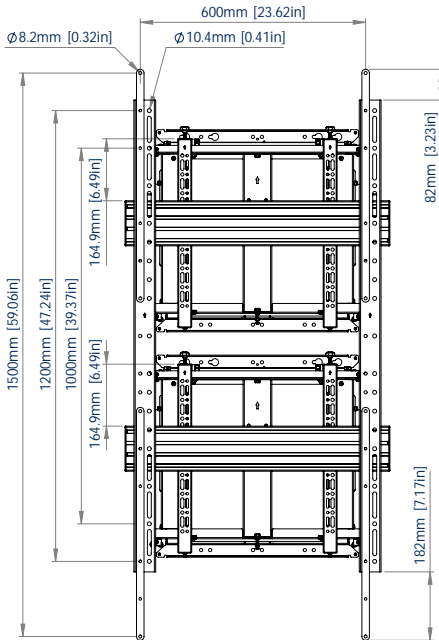

FRONT VIEW

BACK VIEW

PACKING INFORMATION

PLEASE NOTE, THIS IS A **MULTI-BOX** BOX ITEM

COLOUR:	ORDER REF:	EAN CODE:
Black	BT9925/B	5019318307522

RELATED PRODUCTS