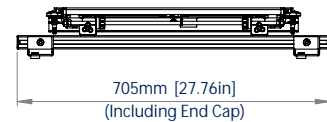

TOP VIEW

PACKING INFORMATION

PLEASE NOTE, THIS IS A **MULTI-BOX** BOX ITEM

COLOUR:	ORDER REF:	EAN CODE:
Black	BT9925/B	5019318307522