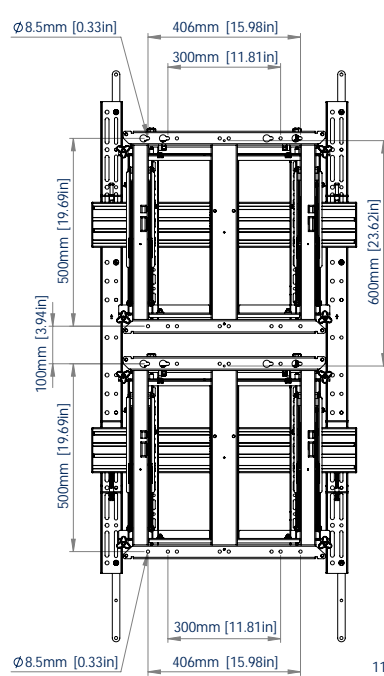

FRONT VIEW

BACK VIEW

PACKING INFORMATION

PLEASE NOTE, THIS IS A **MULTI-BOX** BOX ITEM

COLOUR:	ORDER REF:	EAN CODE:
Black	BT9925/B	5019318307522

RELATED PRODUCTS