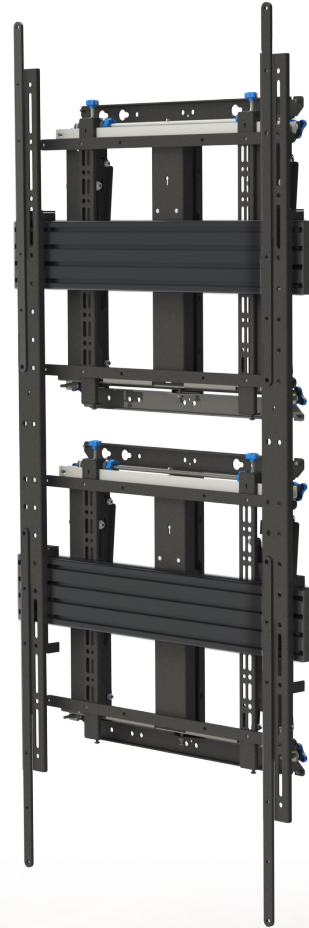

BT9925

SOFT-OPEN FULL SERVICE PORTRAIT WALL MOUNT FOR LG® 110UM5J-B

The BT9925 is a dual rail, pop-out wall mount solution designed for portrait mounting extra-large signage displays such as the LG 110UM5J-B. Capable of supporting heavy loads, the BT9925 is ideal for recess mounting and features a soft opening for full service access, micro-adjustment for screen alignment and integrated cable management to help keep the finished installation tidy. Safety screws also help to prevent unauthorised removal of the screen.

SPECIFICATION

Recommended screen size	72" up to 120"
Max load	80kg
VESA® & non-VESA fixings	up to 600 x 1500
Flat to wall depth	121.3mm (+/-7.5mm with micro-adjustment)
Popped out depth	268.3mm (+/-7.5mm with micro-adjustment)
Tool-less micro-adjustment	+/-7.5mm per corner

FEATURES

- Designed to wall mount extra-large signage displays such as LG's 110UM5J-B*
- Universal design suitable for portrait mounting other standard screens over 72"
- Pop-out system with soft opening provides a safe and easy service access
- Ideal for recess mounting
- Tool-less micro-adjustment of +/-7.5mm
- Features depth, height and lateral micro-adjustment
- Keyhole fixings on wall plates for an easier installation
- Safety screws help prevent unauthorised removal of screens
- Simple 'hook-on' installation
- All mounting hardware included

*For landscape mounting LG's 110UM5J-B use BT9921

Tool-less micro-adjustment of +/-7.5mm