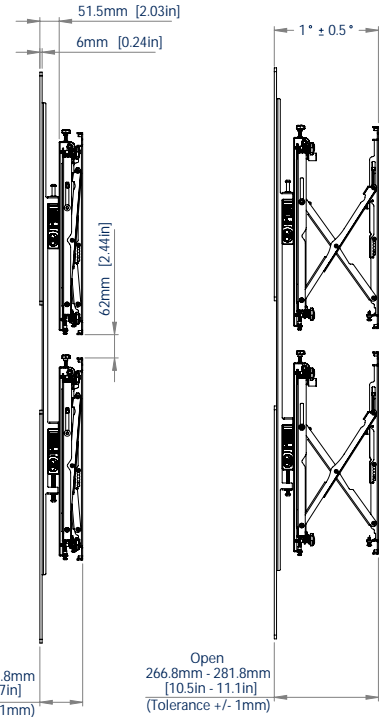

SIDE VIEW

PACKING INFORMATION

PLEASE NOTE, THIS IS A **MULTI-BOX** BOX ITEM

COLOUR:	ORDER REF:	EAN CODE:
Black	BT9925/B	5019318307522