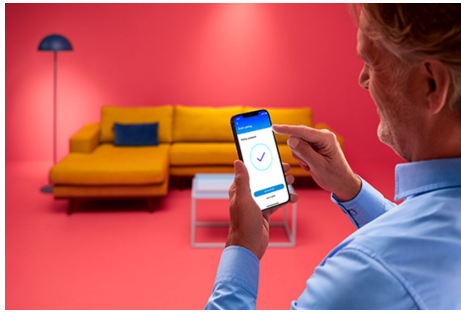

# Wi-Fi BLE PORTRAIT DESK LAMP EU

One light, so many uses! The multifunctional WiZ Portrait smart desk light offers dual light zones, perfect for task lighting at your desk, video calls, and even creating relaxing bedside light. Simply rotate the head to switch from desk lighting to video call lighting. A specially designed diffuser generates soft, adjustable ring light to make you look your best online. The embedded brightness sensor detects ambient light levels and automatically adjusts task lighting to reduce eye strain when working long hours. The simple and clean geometrical design fits well with any decor. The Portrait smart desk light plays well with the other lights in your WiZ ecosystem, with the easy control you've come to expect. Use the WiZ app, the WiZmote, or your voice to create the perfect ambience anywhere at home.

### Smart lighting functionalities easy to set up

Enjoy the benefits of smart features instantly, just by connecting your WiZ light to your Wi-Fi network. Control lights easily when you're away from home and scheduling lights to go on and off automatically. No need to install additional hardware such as hub or gateway!