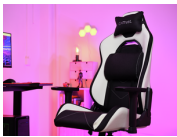

25065_pictures_productinuse_visual_5.jpg

ImageWidth: 1.500 px

ImageHeight: 1.125 px

ImageResolution: 300 dpi