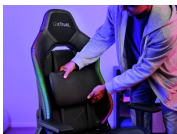

25185_pictures_productinuse_visual_5.jpg

ImageWidth: 3.000 px

ImageHeight: 2.250 px

ImageResolution: 300 dpi

Package Images

25185_pictures_package_visual_1.tif

ImageWidth: 5.000 px

ImageHeight: 5.000 px

ImageResolution: 300 dpi