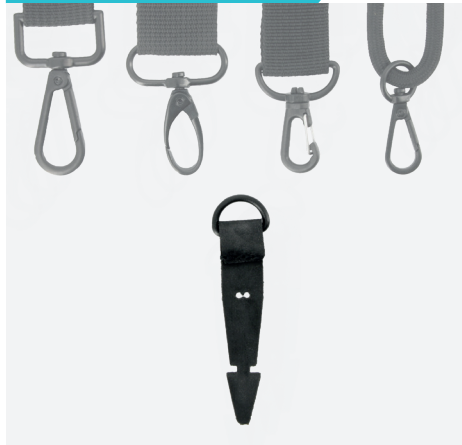

ACCESSORIES

1
YEAR
WARRANTY

UNIVERSAL TEXTILE FIXING RING

Ref. 001089

Universal textile ring

High-strength hypalon ring

1 attachment point

Allows a terminal to be attached at a single point

Compatibility with all terminals

Fixing system compatible with 99% of terminals -
With or without protective case

Shoulder strap compatibility

Compatible with all Mobilis[®] shoulder straps

Dimensions

Compatible with ZEBRA docking inserts/shim

Compatible with Zebra booted and non-booted Inserts/Shims :
SHIM-CRD-NGTC5 (pack of 2)
Compatible with Zebra charging accessories: Single Slot (CRD-NGTC5-2SC1B / CRD-NGTC5-2SE1B) and Multi Slot Cradle (CRD-NGTC5-5SC5D / CRD-NGTC5-5SE5D / CDR-NGTC5-5SC4B)