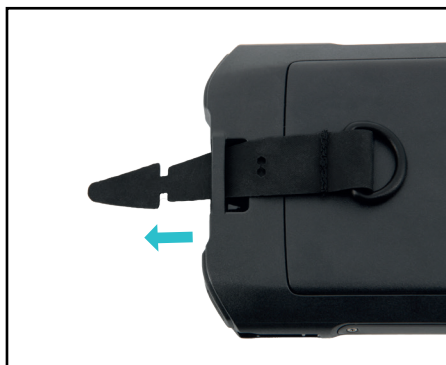

ACCESSORIES

INSTALLATION DE LA BOUCLE TEXTILE DANS LE TERMINAL OU LA COQUE INSTALLATION OF THE TEXTILE HOOK IN THE TERMINAL OR THE CASE

REF 001089

COMPATIBLE AVEC 99% DES TERMINAUX DU MARCHÉ
COMPATIBLE WITH 99% OF THE TERMINALS ON THE MARKET

1. **1** PASSER LA FLÈCHE VERS LE BAS DANS L'ENCOCHE DU TERMINAL OU DE LA COQUE
   PASS THE DOWNWARD ARROW THROUGH THE NOTCH OF THE TERMINAL OR THE CASE