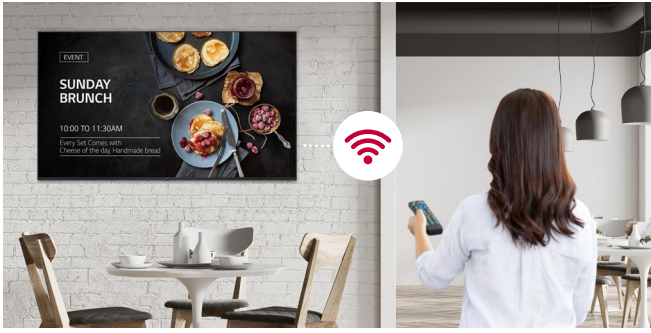

Easy Content Distribution & SW Update

UL3J series features embedded Wi-Fi making it easy to distribute content wirelessly and update Firmware under the same network.