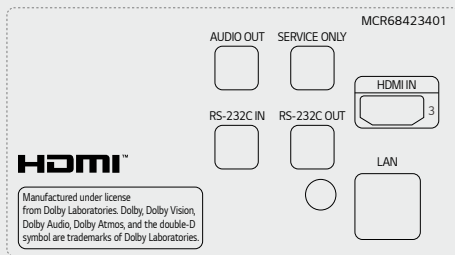

CONNECTIVITY

55" / 50" / 43"

Rear