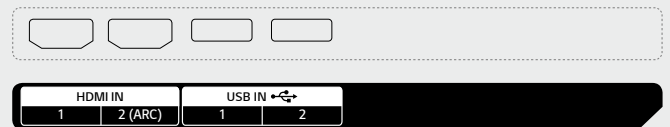

* Registered on April, 2021

CONNECTIVITY

55" / 50" / 43"

Rear

Side

Download
LG C-Display+
Mobile App
Google Play Store

- www.lg.com/global/business/information-display
- www.youtube.com/c/LGCommercialDisplay
- www.facebook.com/LGInformationDisplay
- www.linkedin.com/company/LGinformationdisplay
- twitter.com/LG_ID_HQ