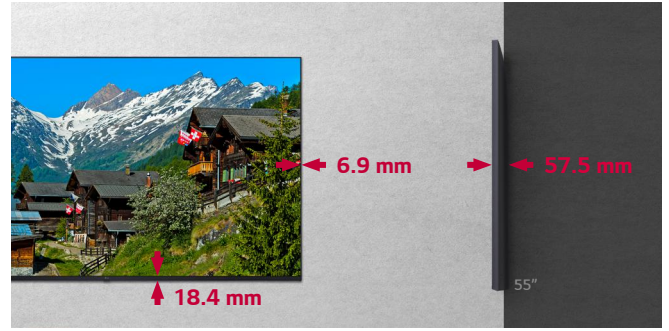

Sophisticated Slim Design

This series is thin in bezel size and thickness*, which saves space and enables easy installation. In addition, it increases the immersive experience from the screen and provides a sophisticated design, improving the décor of the space where the product is installed.

* Compared to LG's UL3G series