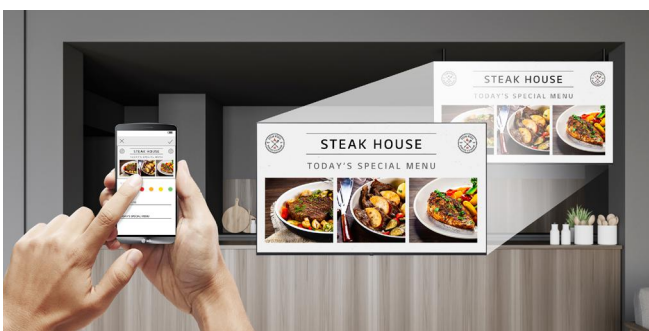

* SoC : System On Chip
 ** GUI : Graphical User Interface

Compatible with Video Conference System

For effective visual meeting, the UL3J series supports its compatibility with Cisco solutions that offers powerful and integrated control* for a smarter video conference.

* Using an HDMI cable connection (HDMI cable is optional)

LG's Simple Advertisement Helper, Promota

Using LG's Promota* application, downloadable on a mobile device, you can easily create your own display contents. With Promota, you can add text and images to create an online profile for your business as well as deliver information such as event news, seasonal menus, promotions, and even more to your customers while recommending easy-to-use templates relevant to your industry.