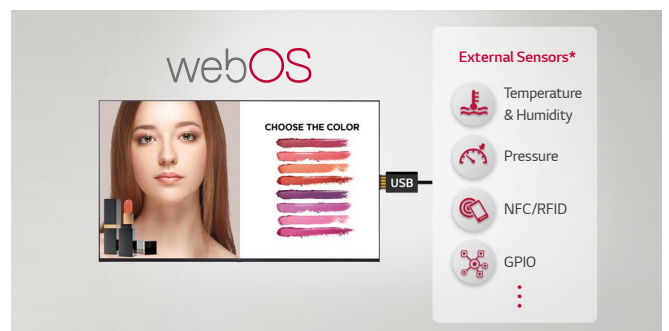

Various Sensor Connection

LG webOS smart signage platform helps to easily provide value-added solutions* by supporting simple connections with external sensors** such as GPIO, NFC/RFID, temperature sensors, etc., via USB plug-in.

* e.g. showing specific promotional information according to weather change to store visitors

** External sensors need to be purchased separately and tested for compatibility with webOS platform.