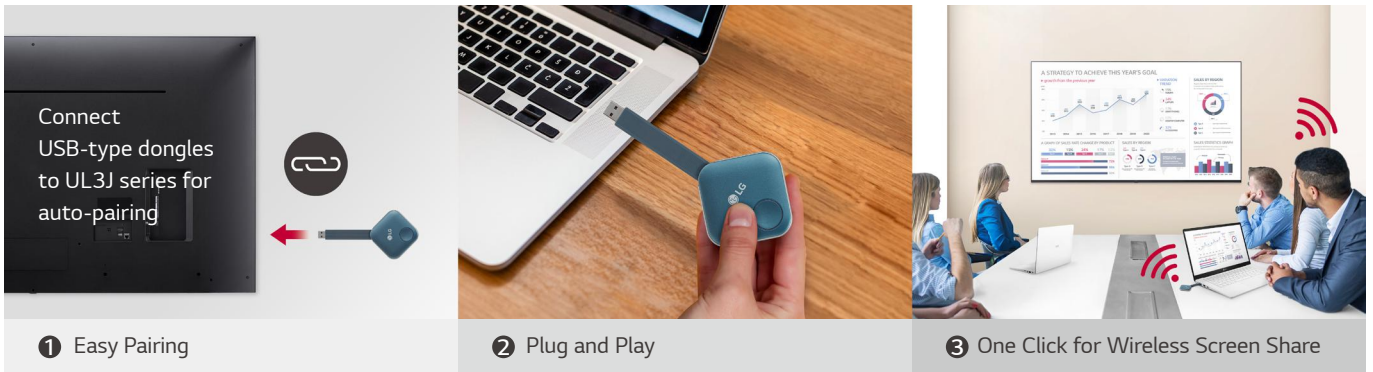

LG's Wireless Screen Sharing Solution, LG One:Quick |Share

LG One:Quick Share is a wireless screen sharing solution available through the UL3J series, USB transmission unit, and its app. You can simply share personal PC screen to the display with it's USB dongle button and embedded Wi-Fi*, and can adjust the basic setting values (volume, picture mode, auto bright, etc.) of the connected display without a remote control. Also, the Office Meeting Mode** helps you to display the agenda, note before the meeting starts.

* Users need to set up SoftAP enabled at Network Menu of the Signage.
** Users can enable Office Meeting Mode at EZ Setting Menu of the Signage.
*** LG One:Quick Share needs to be purchased separately.