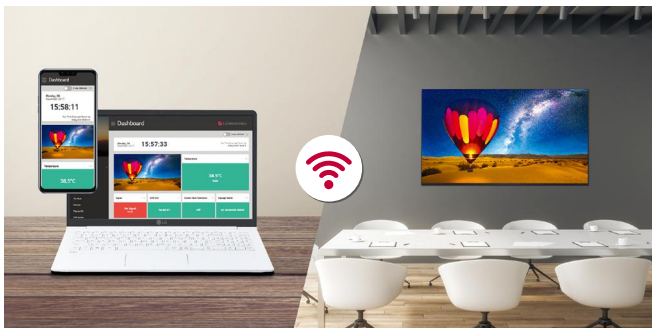

Remote Monitoring and Control

This web-based monitoring solution is user-friendly and allows the user to be at ease. It enables the user to have full access anywhere at anytime from their mobile phone & PC under network-accessible environment while having access to both current and past data. It allows the user to monitor the unit, make adjustments and control the unit remotely in real time.