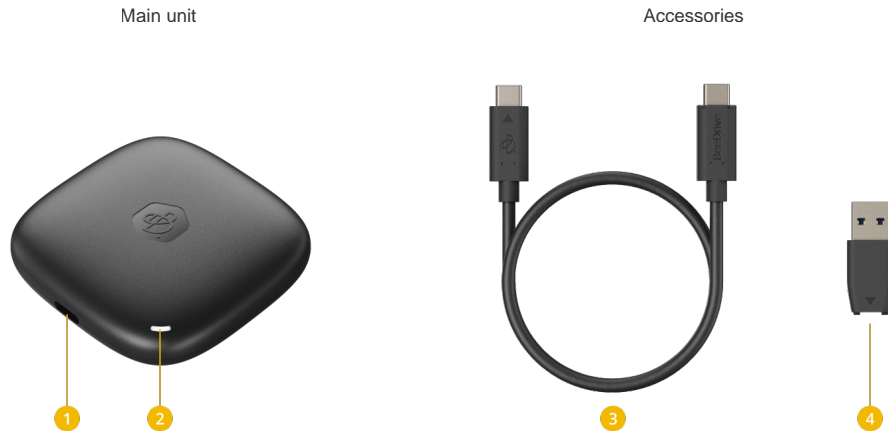

Hardware Overview

1	USB 3.2 Gen 2 (Type C)	2	LED indicator	3	USB-C to C cable	4	USB-C to A adapter

Technical Specifications

General Specifications

Hardware	
Capacity	• 1 TB • 2 TB
Dimensions (H x W x D)	65mm x 65mm x 15mm
Weight	43g
Interface	USB 3.2 Gen 2 (10Gbps)
Performance	
Speed	Up to 1050MB/s²
Temperature	
Operating temperature	0°C to 45°C
Storage Temperature	-40°C to 85°C