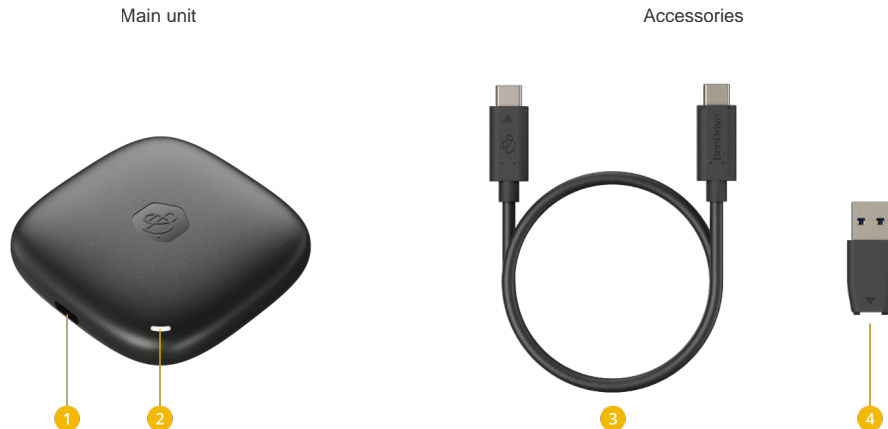

Hardware Overview

1 USB 3.2 Gen 2
(Type C)

2 LED indicator

3 USB-C to C cable

4 USB-C to A adapter

Technical Specifications

General Specifications

Hardware	
Capacity	• 1 TB • 2 TB
Dimensions (H x W x D)	65mm x 65mm x 15mm
Weight	43g
Interface	USB 3.2 Gen 2 (10Gbps)
Performance	
Speed	Up to 1050MB/s²
Temperature	
Operating temperature	0°C to 45°C
Storage Temperature	-40°C to 85°C