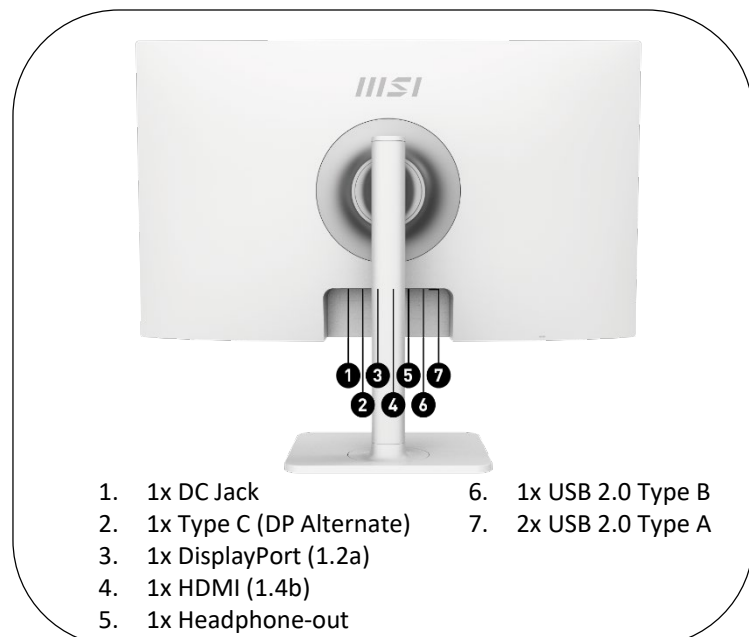

KVM Function Support

Control multiple devices via one set of keyboard, mouse, and MSI monitor.

Type C 65W Power Delivery

Built-in an USB Type-C connection with 65W power delivery allows you to effortlessly connect to and charge your devices.

Adjustable stand

Adjust the stand to the angle that is most suitable for you to keep yourself work comfortably.

HDR Ready

Enjoy the benefits of HDR's expanded contrast ranges, brightness levels, and heightened levels of detail.

Built-in Speakers

Built-in speakers allow you to listen clearly without connecting external speakers.

- 1x DC Jack
- 1x Type C (DP Alternate)
- 1x DisplayPort (1.2a)
- 1x HDMI (1.4b)
- 1x Headphone-out
- 1x USB 2.0 Type B
- 2x USB 2.0 Type A