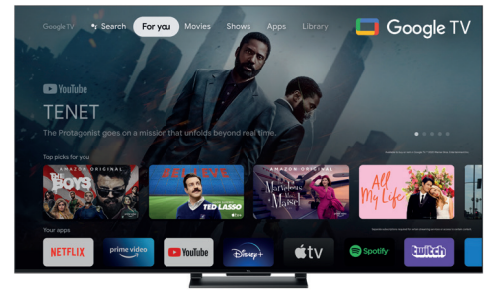

TCL

75C745K

PICTURE

Screen size (inches/cm)	75 / 190.5
Visible screen size : diagonal(inches/cm)	74.5 / 189
Panel resolution	UHD
Wide color Technology	Quantum Dot
HDR formats	Dolby Vision IQ, HDR10+, HDR10, HLG
HDR brightness	1000 nits
Picture Performance Index*	3900
Resolution	3840x2160
Curved / Curvature	-
10 bit panel	Yes
Dynamic contrast	Mega
Picture processing	AI PQ 3.0 Processor
Ultra AR coating	-
UHD upscaling	UHD Deep Learning AI SR
Color management	10P & 2P calibration
Digital Noise Reduction	Yes
Film Mode	Yes

* Picture performance Index

AUDIO

Sound power	2x15 W
Dolby	Dolby AC4, Dolby TrueHD
Sound Processing	Dolby Atmos, DTS Virtual-X, Virtualization & upmix
Equaliser	7 band
Speaker type	2.0 sound system
Audio quality by	-
Speakers	2 way down
Digital Pure Sound	-
Woofer	-
Auto volume control	Yes

SMART CONTENT

Processor	Quad Core
SmartTV	GoogleTV (29 languages)
Android OS	GoogleTV (ATV 11.0)
GuideOn (Internet EPG)	-
4K	Netflix, YouTube, Amazon Prime, AppleTV+ & more
Applications	Google Play Store
Social	-
Web browser	-
HbbTV	2.0.2
Smart integrated TV microphone	Yes

CONVENIENCE

Smartphone / Tablet remote support	Yes
USB multimedia*	Yes
Caption(Subtitle)	Yes
Divx compatibility	-
Clock & On/Off timer	-
Game mode	Auto
Sports mode	Yes
Multipicture	PAT
Sleep timer	Yes
Hotel mode	-
OSD Languages	29
HDMI CEC (T-link)	Full
HDMI quick switch	Yes

* USB key not included

CONVERGENCE

Bluetooth	A2DP, HID
DLNA 1.5	Yes
Wifi display (Miracast)	Chromecast & T-cast
USB HID support	Yes

CONTROL

Remote control batteries	Yes
Remote Control	RC833

TUNER/BROADCASTING

DTV Tuner	DVB-T2/C/S2
Video decoding	H.265 UHD, H.264, MPEG-2
Analogue tuner	Yes
Analogue tuner systems	PAL/SECAM/NTSC (AV) BG/DK/LL'
CI+	Yes (1.4, ECP)
EPG (DVB EIT/SI)	up to 8 days
Auto channel search	Yes
Teletext	Yes

CONNECTIVITY

HDMI	4 x 2.1
HDCP 2.2	2,3
USB	1 x 2.0
YPbPr	CVBS Optional
DVI-in (video)	-
Ethernet (LAN RJ-45)	Yes
Wifi	Built-in ac/n/g 2.4/5Ghz MIMO
Digital Audio Out	Optical
Headphone	Yes
RF in (IEC Terrestrial/Cable)	1
RF in (F Sat)	1
Sat: Diseq / Unicable	Yes v.1.0 / ver. I & II
CI slot	1
HDMI eARC/ARC	eARC HDMI 4
HDMI max resolution	2160P/120Hz 444 12bit,
Power cable	(2160P/144Hz 444 10bit) Detachable, 1.5 m

GAMING EXPERIENCE

HDMI 2.1 :	UHD 144/240p HDR, ALLM, eARC
Features	

DESIGN

Color	Brushed titanium metal front
Vesa size	400 x 400 mm
Stand design	Central

POWER

EEL class SDR / HDR (X1)	G / G
EEL class SDR / HDR (X2)	-
On mode power demand in SDR / HDR (X1)	140 / 285 W
On mode power demand in SDR / HDR (X2)	-
Auto power off	Yes
Power supply	-
Standby mode power demand	-
Networked standby mode power demand	- W
Peak luminance ratio	65%
Power rating	-
Mercury content	0.0 mg
Lead presence	No

DIMENSIONS & WEIGHT